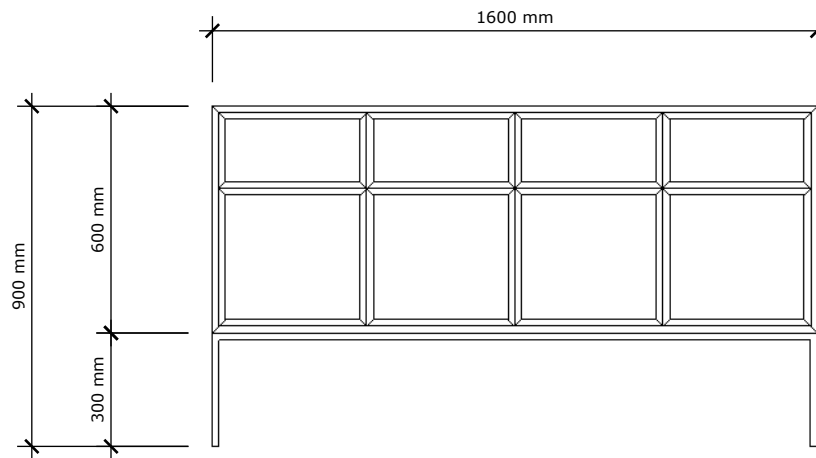

MM
W —

PERSPECTIVE

FRONT VIEW

PLAN VIEW

THE FRAME CONSOLE

MATERIALS:
Lacquered Exterior
Melteca Interior
Steel Frame 19sq, powder coated
Blum Hardware

COLOURS:
Dulux Wedgewood

DIMENSIONS
1600mm W x 350mm D x 900mm H