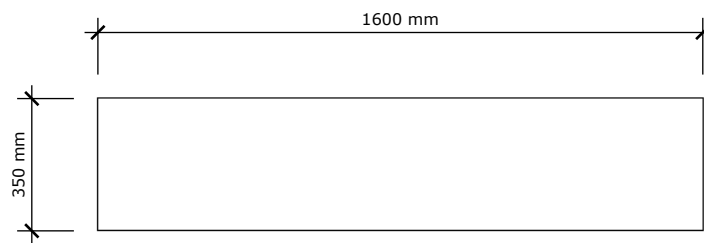

MM
W —

PERSPECTIVE

FRONT VIEW

PLAN VIEW

THE FRAME CONSOLE

MATERIALS:
Lacquered Exterior
Melteca Interior
Steel Frame 19sq, powder coated
Blum Hardware

COLOURS:
Dulux Wedgewood

DIMENSIONS
1600mm W x 350mm D x 900mm H