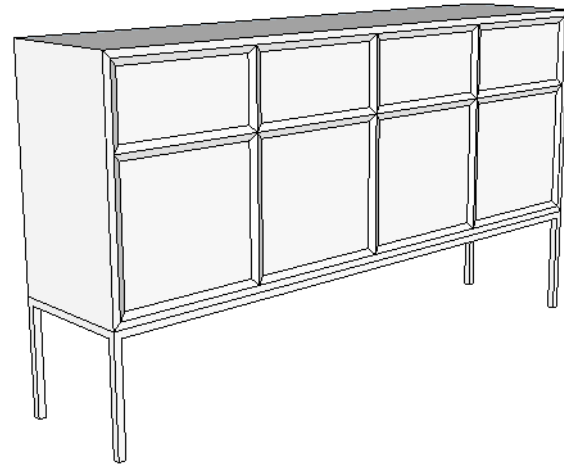

MM
W —

PERSPECTIVE

FRONT VIEW

PLAN VIEW

THE FRAME CONSOLE

MATERIALS:
Lacquered Exterior
Melteca Interior
Steel Frame 19sq, powder coated
Blum Hardware

COLOURS:
Dulux Wedgewood

DIMENSIONS
1600mm W x 350mm D x 900mm H