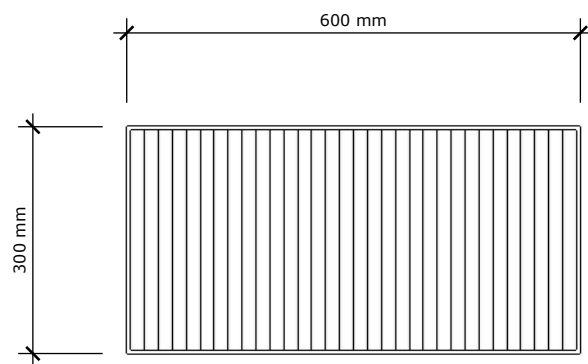

MM
W —

PERSPECTIVE

FRONT VIEW

SIDE VIEW

PLAN VIEW

THE FLUTED WALL BEDSIDE

MATERIALS:
Lacquered Exterior
Melteca Interior
Blum push to open drawer - Fluted
Slim Jim Detail
Wall Hung

COLOURS:
Dulux Warkworth

DIMENSIONS
600mm W x 450mm D x 300mm H