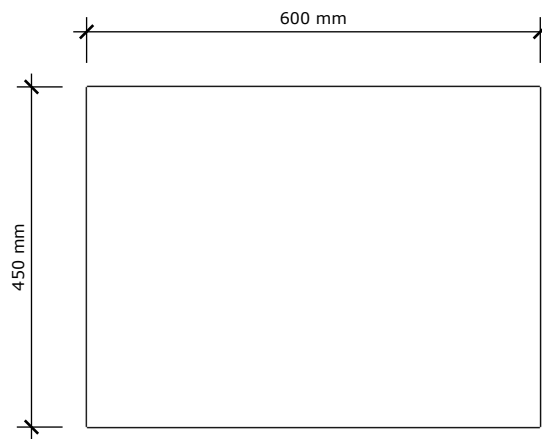

MM
W —

PERSPECTIVE

FRONT VIEW

SIDE VIEW

PLAN VIEW

THE FLUTED WALL BEDSIDE

MATERIALS:
Lacquered Exterior
Melteca Interior
Blum push to open drawer - Fluted
Slim Jim Detail
Wall Hung

COLOURS:
Dulux Warkworth

DIMENSIONS
600mm W x 450mm D x 300mm H