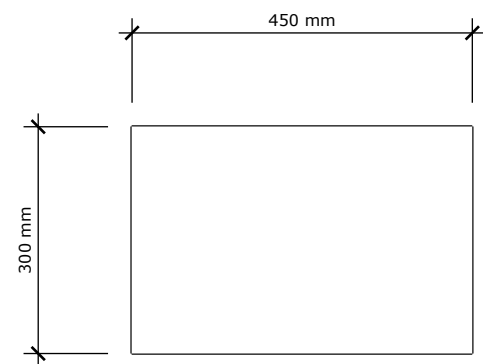

MM
W —

PERSPECTIVE

FRONT VIEW

SIDE VIEW

PLAN VIEW

THE FLUTED WALL BEDSIDE

MATERIALS:
Lacquered Exterior
Melteca Interior
Blum push to open drawer - Fluted
Slim Jim Detail
Wall Hung

COLOURS:
Dulux Warkworth

DIMENSIONS
600mm W x 450mm D x 300mm H