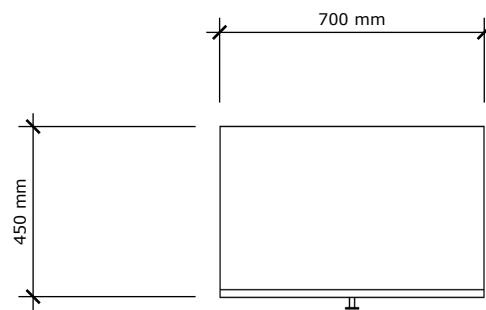

PERSPECTIVE

FRONT VIEW

PLAN VIEW

THE FLOOR BEDSIDE

MATERIALS:
Acrylic Panel or Melteca Exterior
Acrylic Panel or Melteca Interior
Negative feet

COLOURS:
Matt White Linen, Matt Pitch Black or
Snowdrift Pearl Melteca

DIMENSIONS
700mm L x 450mm D x 550mm H