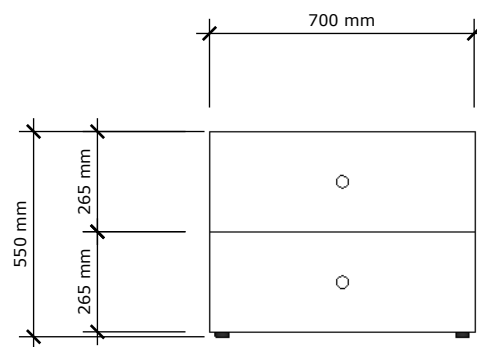

PERSPECTIVE

FRONT VIEW

PLAN VIEW

THE FLOOR BEDSIDE

MATERIALS:
Acrylic Panel or Melteca Exterior
Acrylic Panel or Melteca Interior
Negative feet

COLOURS:
Matt White Linen, Matt Pitch Black or
Snowdrift Pearl Melteca

DIMENSIONS
700mm L x 450mm D x 550mm H