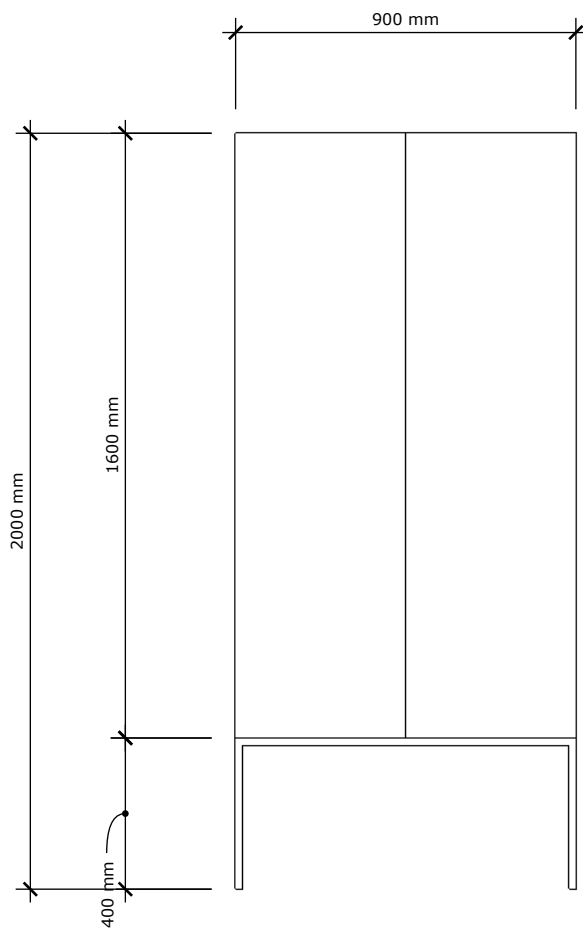

MM
W —

PERSPECTIVE

FRONT VIEW

INTERIOR VIEW

INTERIOR VIEW WITH DRAWERS

PLAN VIEW

THE BASIC ROBE

MATERIALS:
Acrylic Panel or Melteca Exterior
Acrylic Panel or Melteca Interior
Steel Frame 19sq, powder coated

COLOURS:
Matt Jute or Snowdrift Pearl Melteca

DIMENSIONS
2000mm H (Frame 400mm H) x 900mm W x 550mm D