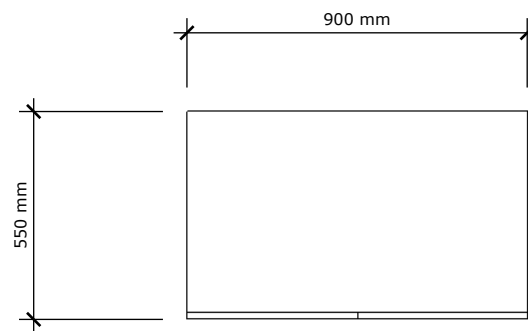

MM
W —

PERSPECTIVE

FRONT VIEW

INTERIOR VIEW

INTERIOR VIEW WITH DRAWERS

PLAN VIEW

THE BASIC ROBE

MATERIALS:
Acrylic Panel or Melteca Exterior
Acrylic Panel or Melteca Interior
Steel Frame 19sq, powder coated

COLOURS:
Matt Jute or Snowdrift Pearl Melteca

DIMENSIONS
2000mm H (Frame 400mm H) x 900mm W x 550mm D