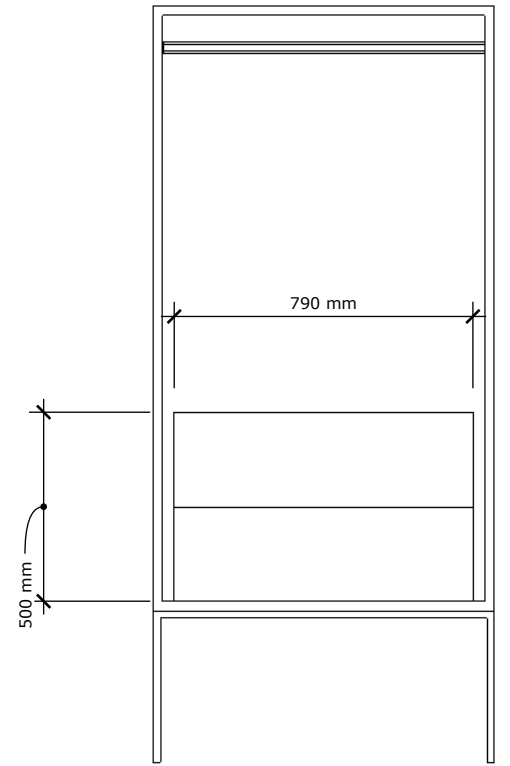

MM
W —

PERSPECTIVE

FRONT VIEW

INTERIOR VIEW

INTERIOR VIEW WITH DRAWERS

PLAN VIEW

THE BASIC ROBE

MATERIALS:
Acrylic Panel or Melteca Exterior
Acrylic Panel or Melteca Interior
Steel Frame 19sq, powder coated

COLOURS:
Matt Jute or Snowdrift Pearl Melteca

DIMENSIONS
2000mm H (Frame 400mm H) x 900mm W x 550mm D