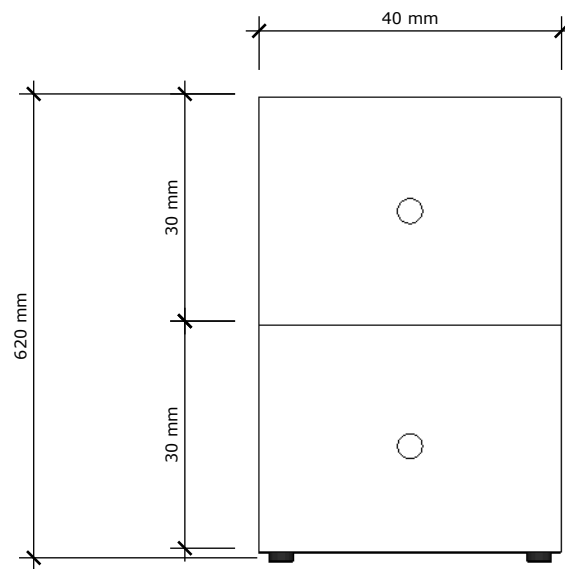

MM
W —

PERSPECTIVE

FRONT VIEW

PLAN VIEW

THE BACH BEDSIDE

MATERIALS:
Ply Exterior
Ply Interior
Negative feet

COLOURS:
Ply with clear Lacquer

DIMENSIONS
620mm H (unit 600mm H) x 400mm D x 400mm W