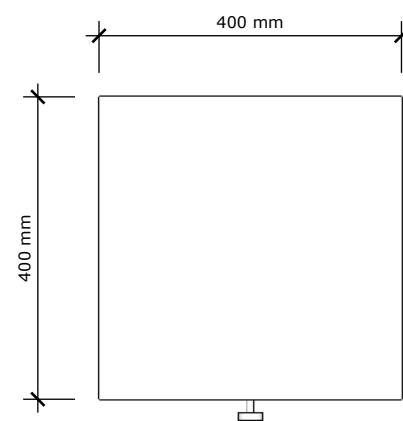

MM
W —

PERSPECTIVE

FRONT VIEW

PLAN VIEW

THE BACH BEDSIDE

MATERIALS:
Ply Exterior
Ply Interior
Negative feet

COLOURS:
Ply with clear Lacquer

DIMENSIONS
620mm H (unit 600mm H) x 400mm D x 400mm W