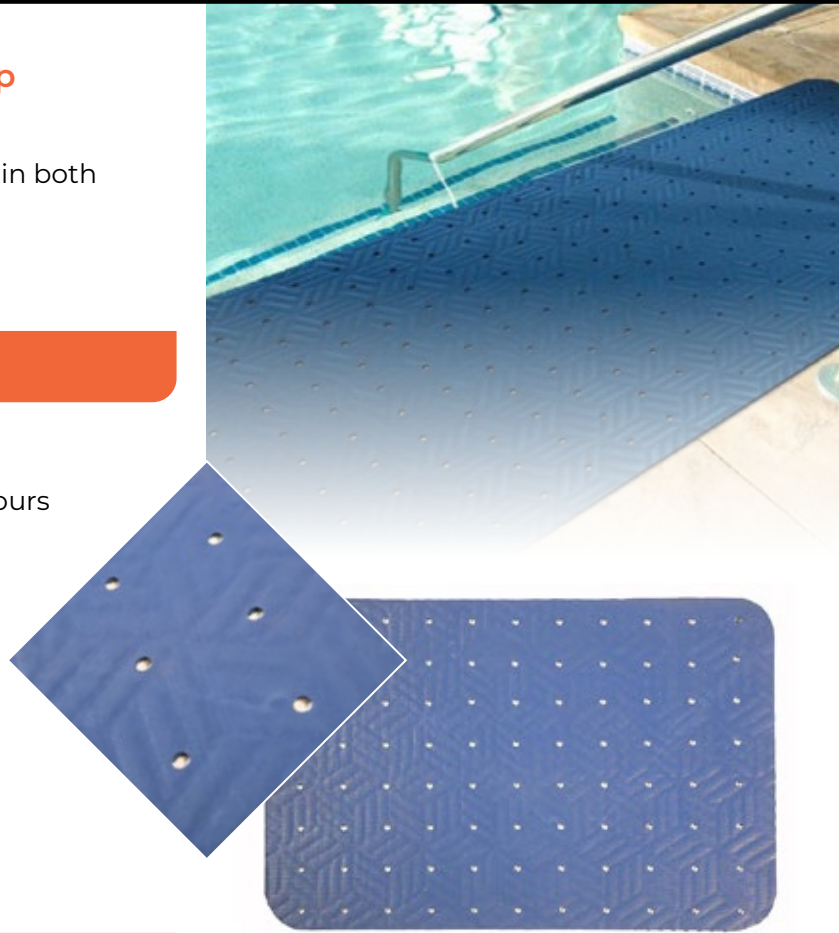

WET STEP MAT

ANTI-FATIGUE MAT

This unique design provides excellent slip resistance and anti-fatigue properties.

The Wet Step Mat is soft to walk on with bare feet, in both indoor and outdoor areas.

FEATURES & BENEFITS

- Drain holes allow water to freely drain away
- Anti-microbial treated for protection against odours and degradation
- Durable closed-cell nitrile rubber cushion is UV-resistant and will last for years
- Slip Resistant, grease/oil proof
- Can be autoclave sterilized for healthcare use

SPECIFICATIONS

Uses	Indoor and outdoor use Wet or dry areas
Materials	Closed-cell nitrile rubber cushion
Thickness	6mm

COLOURS

Blue

RECOMMENDED FOR

- Around Pools & Hot Tubs
- Showers
- Locker Rooms
- Schools
- Swim Centres
- Operating Rooms
- Medical Scrub Areas