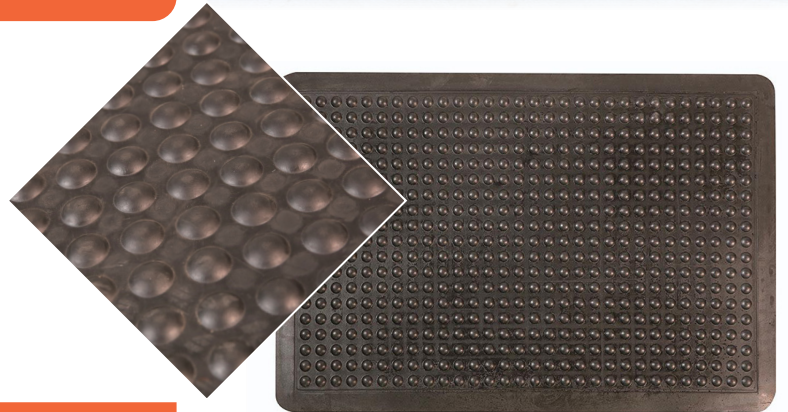

# SUPREME COMFORT MAT

## ANTI-FATIGUE MAT

Uniquely designed suction cups that act as supports for air cushions and flexible texture of pure natural rubber, bring together buoyancy and superb comfort not found in any other rubber mat.

Compared to other “bubble/dome” mats, the low profile domes of Supreme Comfort provides a more stable surface eliminating heels/feet roll-over hazards, while facilitating ease of turning, twisting and movement on the mat.

### SPECIFICATIONS

Uses	Wet or dry areas Where workers are constantly stationary and on their feet
Materials	Natural and Recycled Rubber
Thickness	14mm