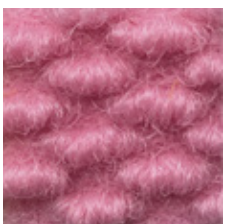

## RECOMMENDED BASE COLOURS

CHARCOAL

BLACK

MID GREY

DENIM

STERLING

## COLOUR RANGE

WHITE

YELLOW

GOLD

ORANGE

BRIGHT RED

BABY BLUE

ROYAL BLUE

TURQUOISE

KELLY GREEN

AMERICAN GREEN

PINK

PURPLE

SAND

NATURAL BEIGE

*Despite every effort to provide accurate representation of each colour, actual colour may vary slightly from the images shown above.*