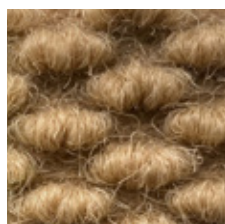

## RECOMMENDED BASE COLOURS

CHARCOAL

BLACK

MID GREY

DENIM

STERLING

## COLOUR RANGE

WHITE

YELLOW

GOLD

ORANGE

BRIGHT RED

BABY BLUE

ROYAL BLUE

TURQUOISE

KELLY GREEN

AMERICAN GREEN

PINK

PURPLE

SAND

NATURAL BEIGE

*Despite every effort to provide accurate representation of each colour, actual colour may vary slightly from the images shown above.*

*For exact colours, please refer to carpet swatches.*