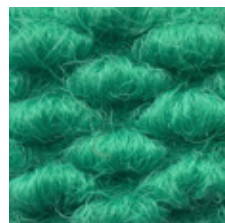

## RECOMMENDED BASE COLOURS

CHARCOAL

BLACK

MID GREY

DENIM

STERLING

## COLOUR RANGE

WHITE

YELLOW

GOLD

ORANGE

BRIGHT RED

BABY BLUE

ROYAL BLUE

TURQUOISE

KELLY GREEN

AMERICAN GREEN

PINK

PURPLE

SAND

NATURAL BEIGE

*Despite every effort to provide accurate representation of each colour, actual colour may vary slightly from the images shown above.*