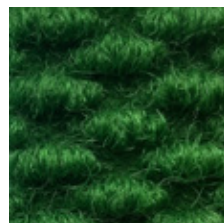

## RECOMMENDED BASE COLOURS

CHARCOAL

BLACK

MID GREY

DENIM

STERLING

## COLOUR RANGE

WHITE

YELLOW

GOLD

ORANGE

BRIGHT RED

BABY BLUE

ROYAL BLUE

TURQUOISE

KELLY GREEN

AMERICAN GREEN

PINK

PURPLE

SAND

NATURAL BEIGE

*Despite every effort to provide accurate representation of each colour, actual colour may vary slightly from the images shown above.*