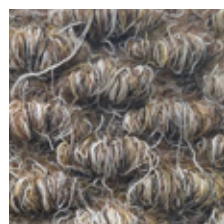

## RECOMMENDED BASE COLOURS

CHARCOAL

BLACK

MID GREY

DENIM

STERLING

## COLOUR RANGE

WHITE

YELLOW

GOLD

ORANGE

BRIGHT RED

BABY BLUE

ROYAL BLUE

TURQUOISE

KELLY GREEN

AMERICAN GREEN

PINK

PURPLE

SAND

NATURAL BEIGE

*Despite every effort to provide accurate representation of each colour, actual colour may vary slightly from the images shown above.*

*For exact colours, please refer to carpet swatches.*