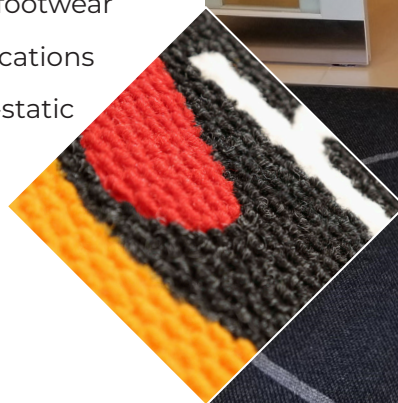

## LOGO MAT

Made to last and withstand high foot traffic, combined with a stylish look at your entrance.

This heavy duty logo inlay mat is made from high quality and stain resistant carpet. This style of carpet allows us to craft unique mats that combine stability and functionality with impeccable image presentation.

### FEATURES & BENEFITS

- Effectively removes and absorbs moisture from footwear
- Suited to multi-directional high foot traffic applications
- Stain resistant, colourfast and permanently anti-static
- Logo design is cut and secured into the base for a high quality image presentation
- Easy to clean, just vacuum or hose down
- Texturised polypropylene carpet scrapes dirt & debris off shoes
- Bevelled edges for additional stability