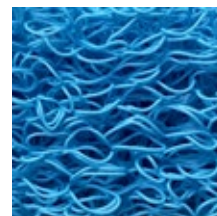

SPIRALLOOP LOGO INLAY MAT COLOUR CHART

THE MAT GROUP

WHITE

ORANGE

LEMON YELLOW

GOLD

BLACK

LEMON GREEN

DARK GREEN

JUNIPER GREEN

MIDDLE BLUE

NAVY BLUE

ROYAL BLUE

STONE

DARK GREY

PEWTER GREY

PLATINUM

PEACH

Despite every effort to provide accurate representation of each SpiralLoop colour, actual colour may vary slightly from the images shown above. For exact colours, please refer to swatches.