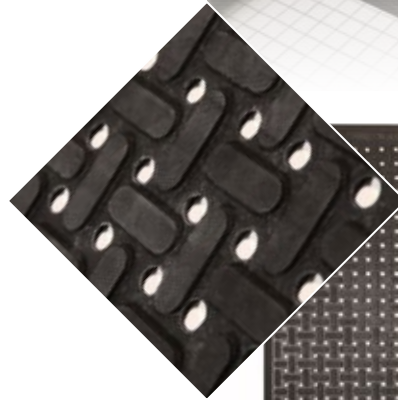

## ANTI-FATIGUE MAT

Featuring a soft sponge rubber compound that ensures comfortable standing for users over long periods.

This durable mat features drainage holes that enable liquid spills to easily pass through and a wide, ribbed ramp to help prevent slips and trips. It also sits flat on nibs to control mat movement and promote greater stability.

### FEATURES & BENEFITS

- Superior oil and fat resistance
- A comfortable and low profile mat
- Versatile anti-slip safety mat
- Ribbed ramp to help prevent slips and trips

### SPECIFICATIONS

Uses	Wet and dry area applications
Materials	Premium Nitrile Rubber
Thickness	10mm