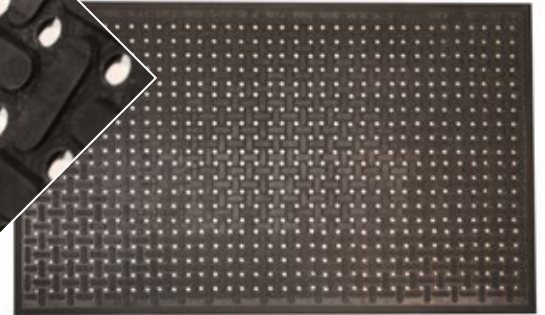

## ANTI-FATIGUE MAT

Featuring a soft sponge rubber compound that ensures comfortable standing for users over long periods.

This durable mat features drainage holes that enable liquid spills to easily pass through and a wide, ribbed ramp to help prevent slips and trips. It also sits flat on nibs to control mat movement and promote greater stability.

### FEATURES & BENEFITS

- Superior oil and fat resistance
- A comfortable and low profile mat
- Versatile anti-slip safety mat
- Ribbed ramp to help prevent slips and trips

### SPECIFICATIONS

Uses	Wet and dry area applications
Materials	Premium Nitrile Rubber
Thickness	10mm