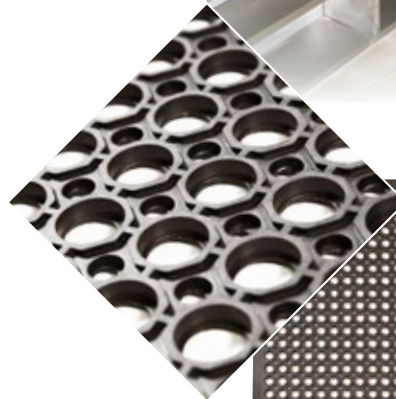

## ANTI-FATIGUE MAT / WET AREA

The Safewalk Standard Mat allows for superior drainage in wet areas, while being an economical choice for comfort and safety.

This anti-fatigue mat is ideal for kitchens, restaurants, bars, food service areas and can also be used for industrial workstations.

### FEATURES & BENEFITS

- Multi-purpose anti-fatigue mat
- Superior drainage
- Grease resistant rubber
- Moulded bevelled edges on all sides
- Economical choice for comfort and safety

### SPECIFICATIONS

Uses	Wet areas
Materials	Natural Rubber
Thickness	12mm
Size	910mm x 1520mm