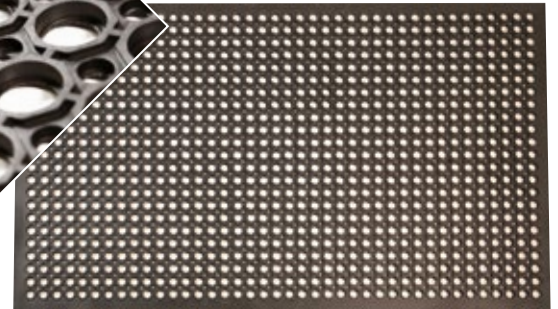

## ANTI-FATIGUE MAT / WET AREA

The Safewalk Standard Mat allows for superior drainage in wet areas, while being an economical choice for comfort and safety.

This anti-fatigue mat is ideal for kitchens, restaurants, bars, food service areas and can also be used for industrial workstations.

### FEATURES & BENEFITS

- Multi-purpose anti-fatigue mat
- Superior drainage
- Grease resistant rubber
- Moulded bevelled edges on all sides
- Economical choice for comfort and safety

### SPECIFICATIONS

Uses	Wet areas
Materials	Natural Rubber
Thickness	12mm
Size	910mm x 1520mm