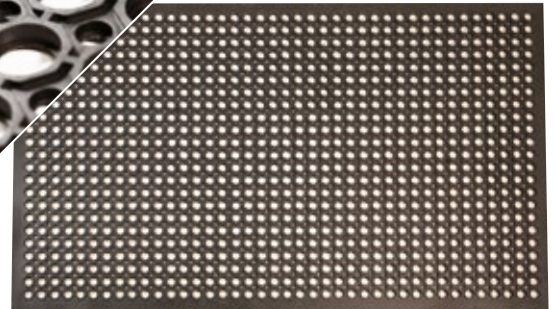

SAFEWALK PREMIUM MAT

ANTI-FATIGUE MAT / WET AREA

The multipurpose, anti-fatigue, Safewalk Premium Mat allows for superior drainage, making it a popular choice for wet areas.

This mat is ideal for kitchens, restaurants, bars, food service areas and can also be used for industrial workstations.

FEATURES & BENEFITS

- Multi-purpose anti-fatigue mat
- Superior drainage
- Grease resistant natural rubber
- Moulded bevelled edges on all sides
- Premium choice for comfort and safety

SPECIFICATIONS

Uses	Wet areas
Materials	Natural Rubber
Thickness	12mm