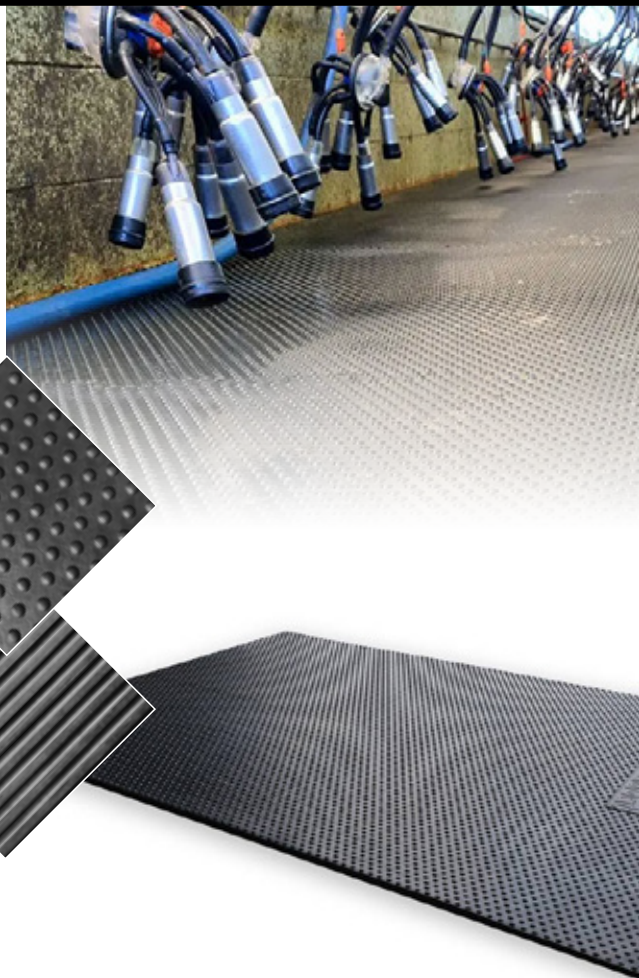

RUBBER STABLE MATS

LIVESTOCK MAT

Our heavy duty Rubber Stable Mat is perfect for livestock areas.

With its high grip and shock absorption capabilities, this mat helps reduce fatigue, provide traction and avoid slipping.

FEATURES & BENEFITS

- Slip resistant
- Heavy duty
- Reversible surfaces for different purposes
- Shock absorption capabilities
- Easy to install

SPECIFICATIONS

Uses	Wet or Dry areas / Indoor or Outdoor / Livestock areas
Materials	Recycled Rubber
Thickness	17mm
Size	1200mm x 1800mm