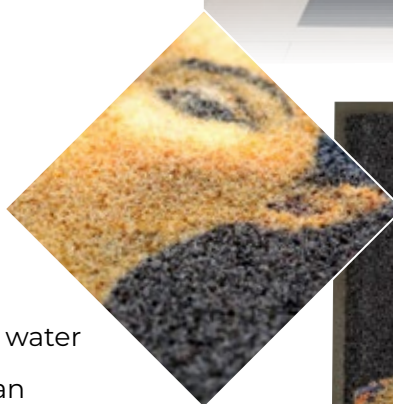

# PRINTSCRAPER LOGO MAT

The PrintScrapper Logo Mat is a functional and affordable mat that is ready to create a real impact at your entrance.

Designed with a unique scraper surface, this durable printed mat is highly effective at removing dirt and moisture from footwear. The PrintScrapper is suitable to be used outside, but can also be used inside.

## FEATURES & BENEFITS

- Unique blend of nylon fibres provide superior scraping action
- Effectively removes dirt from footwear
- High-quality dyes offer brilliant colour fastness and image durability
- Skid resistant rubber backing provides maximum durability
- Backing can feature holes for drainage of excess water
- Fully launderable, vacuum, sweep or hose to clean

## SPECIFICATIONS

Uses	Low/Medium/High foot traffic areas Outside or Inside an entrance
Materials	Nylon fibre surface with nitrile rubber backing
Thickness	6mm
Colours	Choose from a large range of standard colours