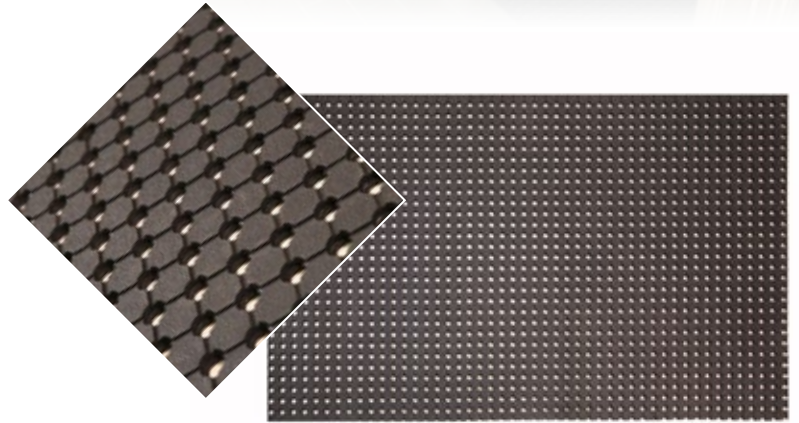

MULTI-PURPOSE RUNNER

ANTI-FATIGUE MAT

An extremely versatile heavy duty mat.

The multi-purpose runner is a great mat to cover large or small areas for short or long periods of time.

With holes throughout and a studded back, this mat is great for where you require drainage, and eliminates the possibility of corrosion underneath.

FEATURES & BENEFITS

- We can cut to any shape you need
- Available in 10 metre rolls of a 1800mm width
- Also known as the 'Ute mat', the Multi-Purpose Runner is great to cut into the back of trucks, utes and even horse trailers to avoid damage to the surface and to lift products off the tray

SPECIFICATIONS

Uses	Wet and dry environments
Materials	100% Natural Rubber
Thickness	10mm

COLOURS

Black

RECOMMENDED FOR

- Utes
- Trucks
- Horse Trailers
- Trailers
- Change Rooms
- Industrial

WE LOVE MATS

09 600 3464 | info@thematgroup.co.nz | www.thematgroup.co.nz