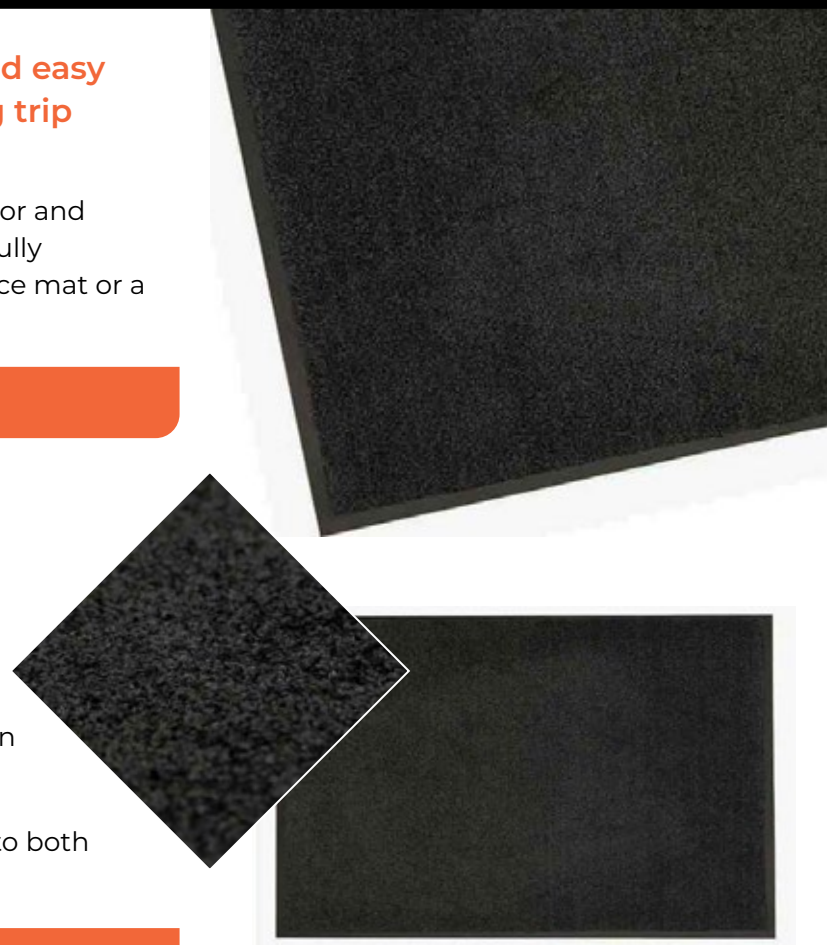

ENTRY PLUSH MAT

ENTRANCE MAT

The Entry Plush Mat is an economical and easy care entrance mat that lays flat reducing trip hazards

Stain and heat resistant, this mat is suited for indoor and outdoor high foot traffic applications. This mat is fully launderable and very popular for use as an entrance mat or a hallway runner.

FEATURES & BENEFITS

- Colourfast solution dyed carpet top
- Doormat lays flat to reduce trip hazards
- No chemical treatment means greener, cleaner doormats
- Lower density = lower weight
- Machine washable, vacuum, sweep or hose clean
- Slip, stain and heat resistant doormat
- Super styrene backing has excellent resistance to both acid and alkalis

SPECIFICATIONS

Uses	All foot traffic levels. Wet and dry areas.
Materials	100% recycled PET fibre surface with super styrene backing
Thickness	6mm
Fibre Weight	712gsm

COLOURS

Black

RECOMMENDED FOR

- Foyers & Hallways
- Buildings
- Retail
- Under Sanitising Stations
- Offices
- Schools