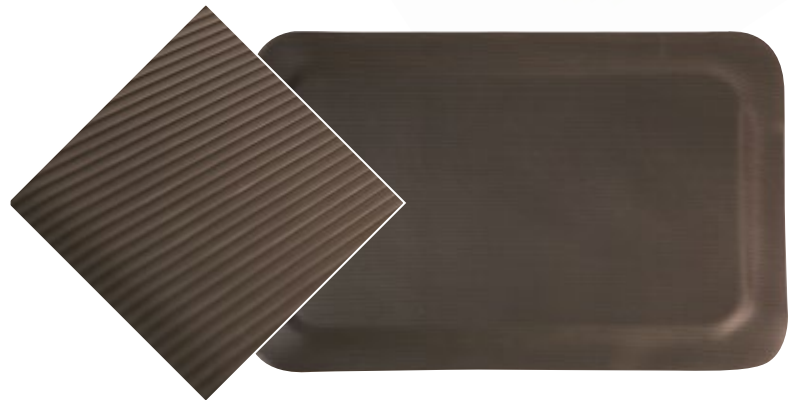

COMFY RIB PREMIER MAT

ANTI-FATIGUE MAT

Comfy Rib Premier doubles as both an anti-fatigue mat and a legitimate insulation solution.

With a top surface of 3mm thick ribbed pure vinyl, the Comfy Rib Premier combines an ultra-tough, hard-wearing and puncture resistant surface coupled with ribbing to guard against slips. Used in dry areas that require long periods of standing in the same position, this matting reduces fatigue due to the soft sponge base.

FEATURES & BENEFITS

- Hard wearing fatigue mat
- Ribbed surface design
- Comfort mat that offers insulation
- Beveled safety edges
- Quick and easy to clean - Simply sweep or mop
- Also available in rolls

SPECIFICATIONS

Uses	Dry environments
Materials	Vinyl surface with soft sponge backing
Thickness	16mm

COLOURS

Black

RECOMMENDED FOR

- Workstations
- Standing Desks
- Warehouses
- Retail
- Assembly Lines

WE LOVE MATS