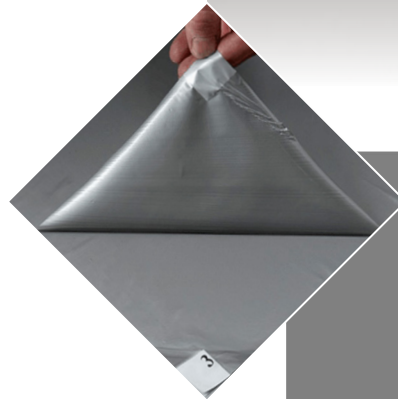

CLEAN ROOM STICKY MAT

SPECIALITY MAT

The tacky surface removes dust and dirt from your shoes as you walk over they can contaminate a 'Clean Room'.

Clean Room Sticky Mats come in pads with 30 layers of tough, laminated film. Once the top film becomes contaminated, simply pull off and discard.

FEATURES & BENEFITS

- Traps impurities in areas that require dust and dirt control
- Great outside entrance mats for any sensitive areas that cannot be contaminated
- Effective and easy to use
- 30 sheets per pad

SPECIFICATIONS

Uses	For dust free environments.
Materials	Tacky Polyethylene
Thickness	3mm

COLOURS

Grey

RECOMMENDED FOR

- Labs
- Control Rooms
- Operating Theatres
- Bio-technology Labs
- Semiconductor Manufacturing