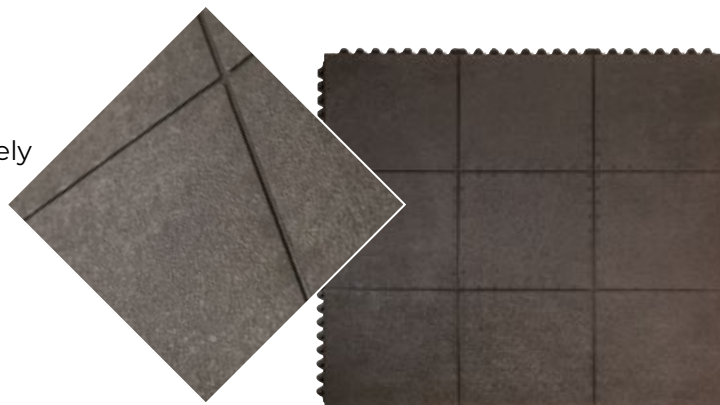

# 24/SEVEN INTERLOCKING RUBBER MAT - SOLID

An exceptional value anti-fatigue rubber mat for large areas.

While conveniently sized for workstations at 900mm x 900mm, this mat is designed to comfortably fit in large custom sized areas.

Its hidden interlocking system connects on all four sides creating large mats without additional connectors.

## FEATURES & BENEFITS

- Interlocking anti-fatigue mat
- Ideal for areas requiring a large custom size
- Black or yellow safety ramp edging sold separately

## SPECIFICATIONS

Uses	Wet, dry and greasy environments
Materials	Natural rubber
Thickness	16mm