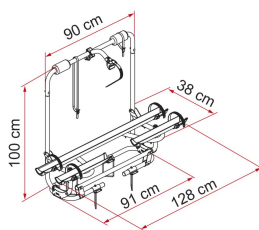

Carry-Bike Caravan A-frame

CARAVAN XL A PRO 200

Equipped with the external rail in two pieces to grant maximum possibility of installation and use. Smaller size for short drawbars.

Caravan XL A Pro 200

Caravan XL A Pro 200

DATA SHEET

Description	Carry-Bike Caravan XL A Pro 200
Vehicle type	
Carry-Bike Weight	9,4 / 50 kg
Bikes carried standard / max	2 / 2
E-Bike	2
A-frame: minimum size	34,2
Position	A frame
Strip	● x2
Bike-Block Pro S 2	●
Bike-Block Pro S 3	-
Bike-Block Pro S 3	-
Rail Plus	● x2
Rail Quick Pro	-
Rail Premium	-
Mini Rail Premium	-
Brackets	●