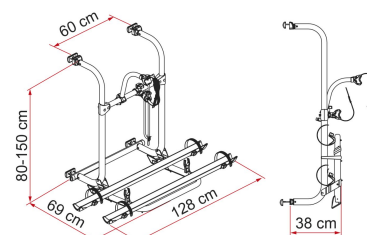

Pro

Item	Description	Price
02096-09-	Carry-Bike PRO	€ 325.00

i Mentioned prices are suggested retail prices, Vat, Installation, Duties and Transport cost excluded.

* Choose N version if your vehicle has Fiamma original bracket pre-installed on it.

DATA SHEET