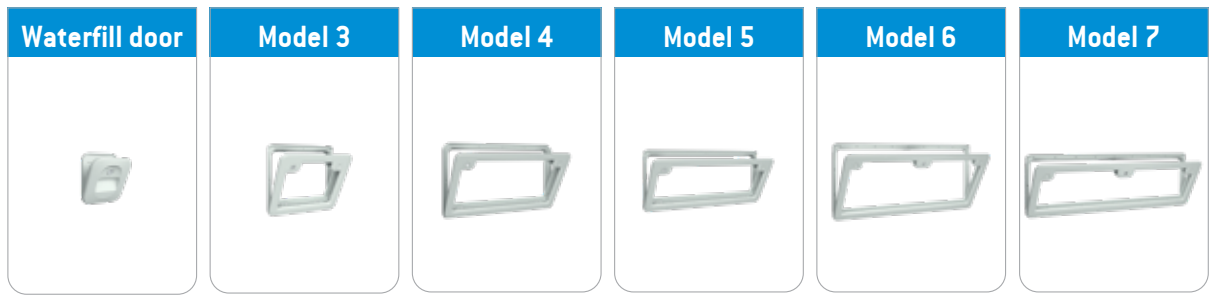

# THETFORD Service doors

	Waterfill door	Model 3	Model 4	Model 5	Model 6	Model 7
<b>Application</b>	Waterfill door	Compact general door and standard door for the Cassette Toilet	Door for gas cylinders and water tanks	Door for water tanks and a normal amount of luggage	Wider door for large pieces of luggage	Wider door for large pieces of luggage
<b>Main dimensions (wxh)</b>	158 x 134 mm	385 x 335 mm	700 x 395 mm	785 x 340 mm	1038 x 465 mm	1108 x 346 mm
<b>Door/opening dimensions (wxh)</b>	-	330 x 280 mm	630 x 330 mm	730 x 280 mm	980 x 400 mm	1051 x 282 mm
<b>Cut-out dimensions (hwx)</b>	130 x 100 mm	349 x 296 mm	648 x 348 mm	749 x 297 mm	997 x 419 mm	1069 x 299 mm
<b>Possible wall thickness</b>	23 - 39 mm	23 - 39 mm	23 - 39 mm	23 - 39 mm	23 - 39 mm	23 - 39 mm
<b>Push button latch with lock</b>	1 (incl. cylinder ZADI)	1 (incl. ZADI cylinder)	2 (incl. ZADI cylinder)	2 (incl. ZADI cylinder)	3 (incl. ZADI cylinder)	3 (incl. ZADI cylinder)
<b>Push button latch</b>	-	1	-	-	-	-
<b>Hinge position</b>	Bottom	Top, side or bottom	Top, side or bottom	Top or bottom	Top or bottom	Top or bottom
<b>Weight</b>	0.3 Kg	0.8 Kg	1.8 Kg	1.6 Kg	2.8 Kg	2.3 Kg
<b>Accessory</b>	-	Button with magnet to keep door open partnr. 26622	-	-	-	-
<b>Partnr. &amp; Colour</b>	<ul style="list-style-type: none"> <li>• 2379180 ○ (White)</li> <li>• 2379184 ○ (Light grey)</li> </ul>	<ul style="list-style-type: none"> <li>• 2680580 ○ (White)</li> <li>• 2680584 ○ (Light grey)</li> <li>• 2680527 ● (Black)</li> </ul>	<ul style="list-style-type: none"> <li>• 2681880 ○ (White)</li> <li>• 2681884 ○ (Light grey)</li> <li>• 2681827 ● (Black)</li> </ul>	<ul style="list-style-type: none"> <li>• 2682480 ○ (White)</li> <li>• 2682484 ○ (Light grey)</li> <li>• 2682427 ● (Black)</li> </ul>	<ul style="list-style-type: none"> <li>• 2686480 ○ (White)</li> <li>• 2686484 ○ (Light grey)</li> <li>• 2686427 ● (Black)</li> </ul>	<ul style="list-style-type: none"> <li>• 2644580 ○ (White)</li> <li>• 2644584 ○ (Light grey)</li> <li>• 2644527 ● (Black)</li> </ul>