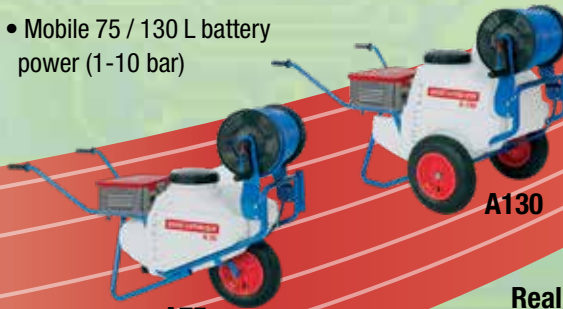

REC 15

- 15 litres
- 1 – 10 bar
- 1.0 – 2.8 l / min¹
- 25.2 V / 8.7 Ah

REX 15
(SPECIAL ORDER)

- 50 L mobile, quick-change battery (1-10 bar)
- 1.2 – 3.3 l / min¹
- 25.2 V / 8.7 Ah

A50

- Mobile 75 / 130 L battery power (1-10 bar)