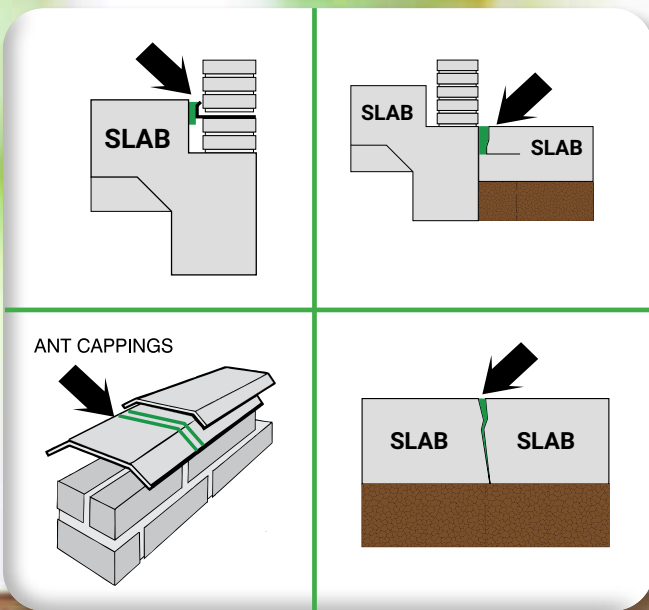

...is a versatile, **high performance**, neutral cure construction silicone sealant.