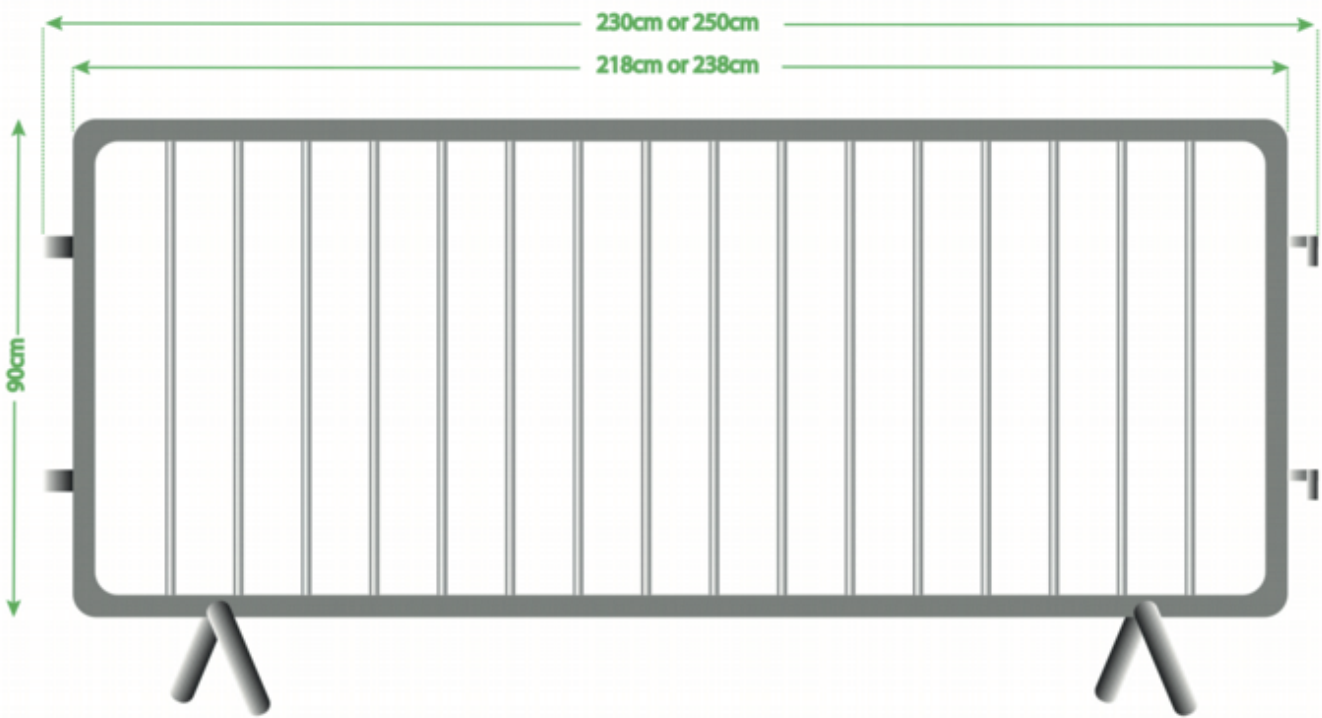

How to measure a Crowd Barrier for a Throw Over Cover

Barrier Size Overall/frame only
250cms/238cms
230cms/218cms
200cms/188cms

Throwover Cover Size
2.3m
2.1m
1.8m