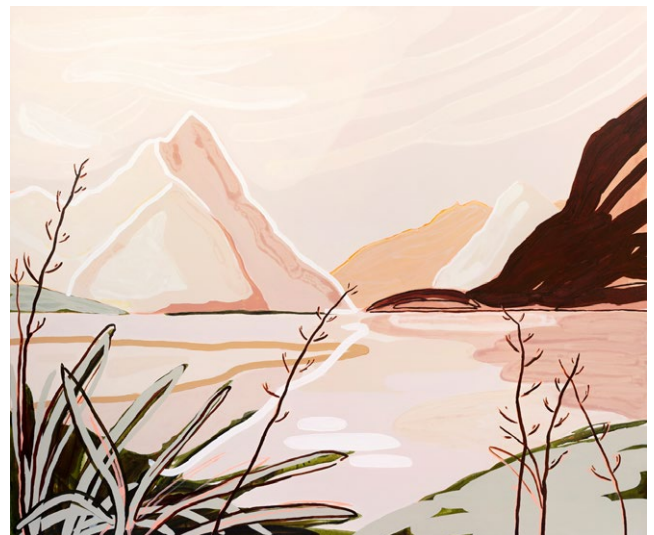

Where the Light Touches (Mitre Peak -Milford Sound)

Paper	RRP	Canvas	RRP
150x127cm	$1185	140x117cm	$1185
130x110cm	$990	120x100cm	$990
106x90cm	$805	96x80cm	$805
82x70cm	$630	72x60cm	$630
55x65cm	$515	45x55cm	$515

*All prices are for the print only - no stretching or framing included. Please see the on line listing for further details.
You can purchase framing for canvas prints from my website. All prints are limited edition 20 in each size.
No further prints will be made after they are sold out.*