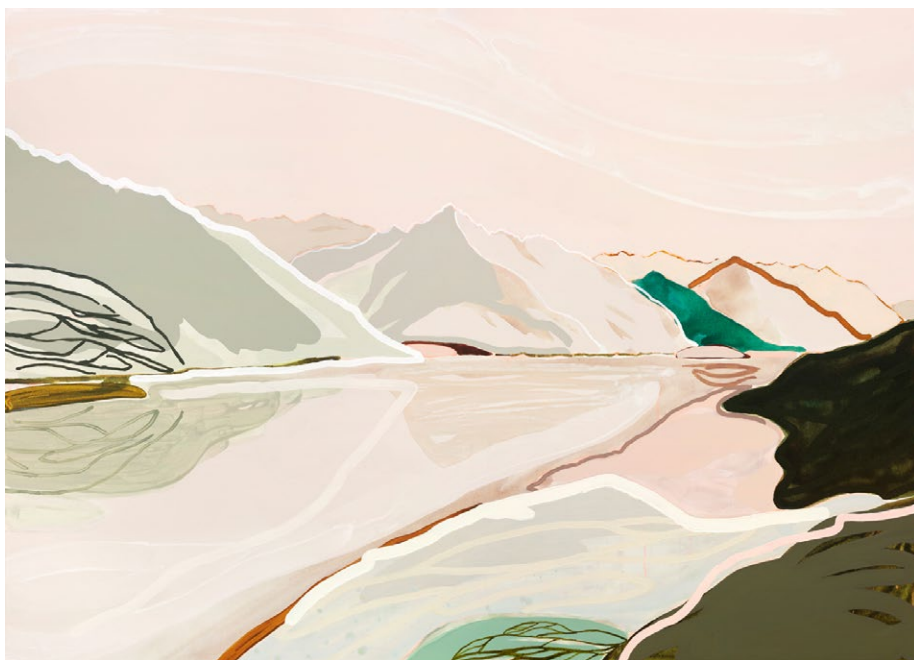

Dreaming High

$2650

140x100cm

Queenstown from above -
looking over Lake Wakatipu
and Cecil and Walter
Peaks.

NZ shipping: $40 stretched
Aus shipping: $90 rolled