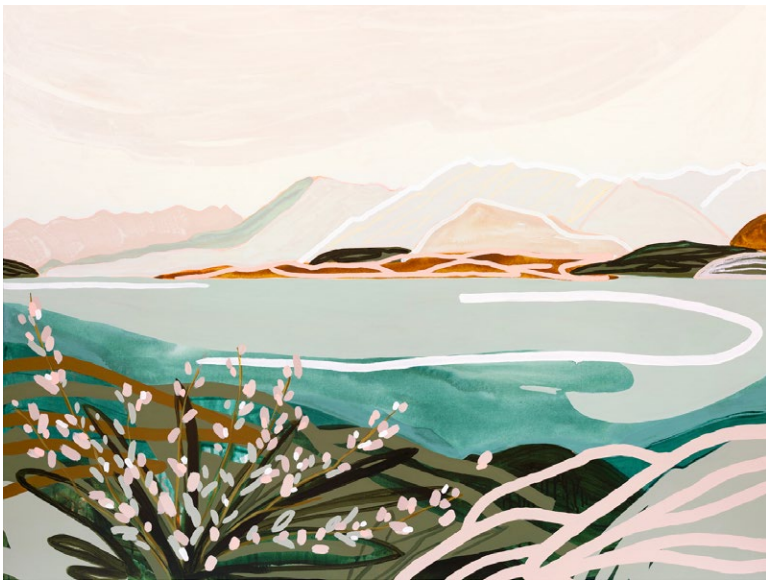

### **One Fine Day**

---

**\$3000**

120x150cm

Bowen Falls at  
Milford Sound

NZ shipping: \$40 rolled  
Aus shipping: \$90  
rolled