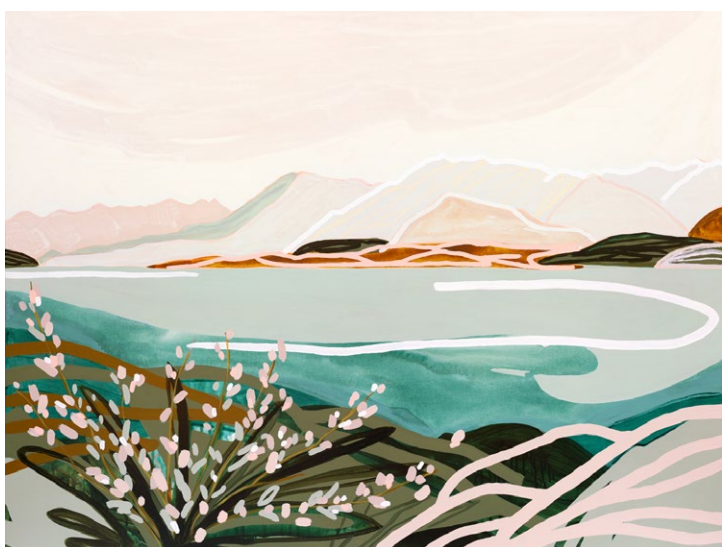

The Water's Lovely (Lake Tekapo)

Paper	RRP	Canvas	RRP
110x145cm	$1185	100x133cm	$1185
100x130cm	$970	90x120cm	$970
82x106cm	$775	72x96cm	$775
64x82cm	$610	54x72cm	$610