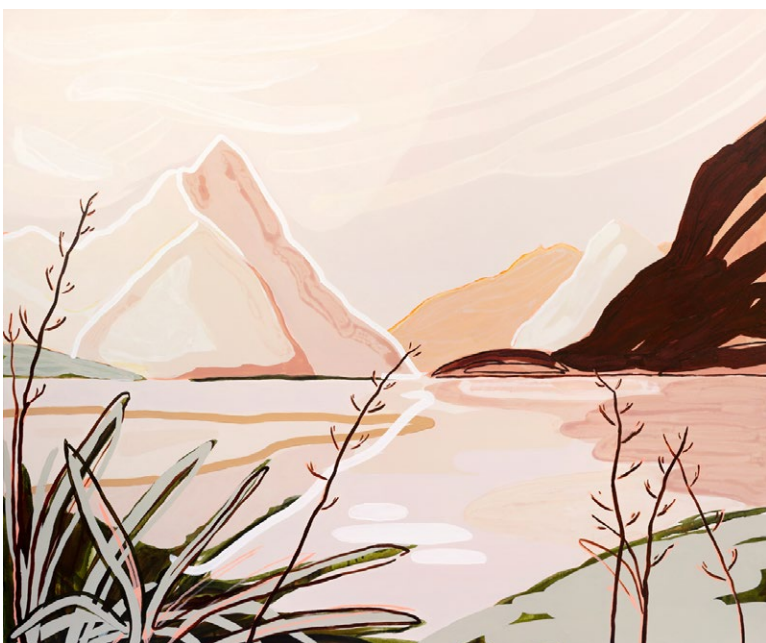

### Each and Every Step

---

**\$2450**

120x100cm

The Hooker Valley  
looking towards Aoraki/  
Mt Cook

NZ shipping: \$40 rolled

Aus shipping: \$90 rolled