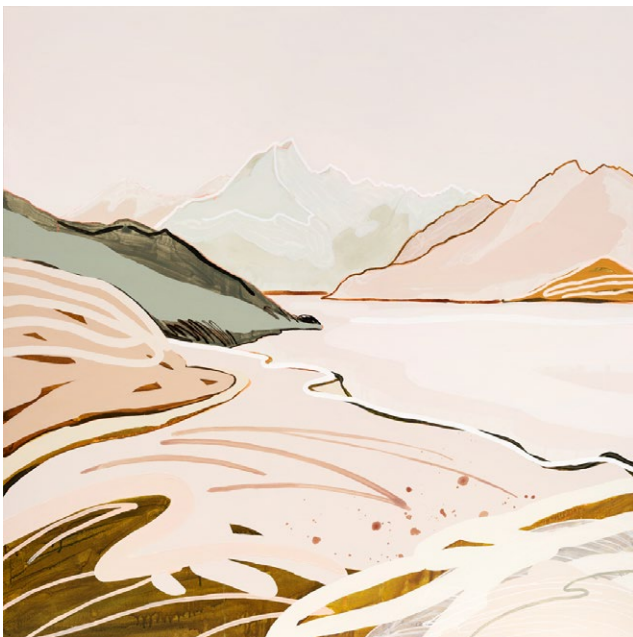

A Life So Bright (Lake Pukaki and Aoraki/Mt Cook)

Paper	RRP	Canvas	RRP
150x150cm	$1250	140x140cm	$1250
130x130cm	$1005	120x120cm	$1005
110x110cm	$935	100x100cm	$935
90x90cm	$755	80x80cm	$755
60x60cm	$555	50x50cm	$555