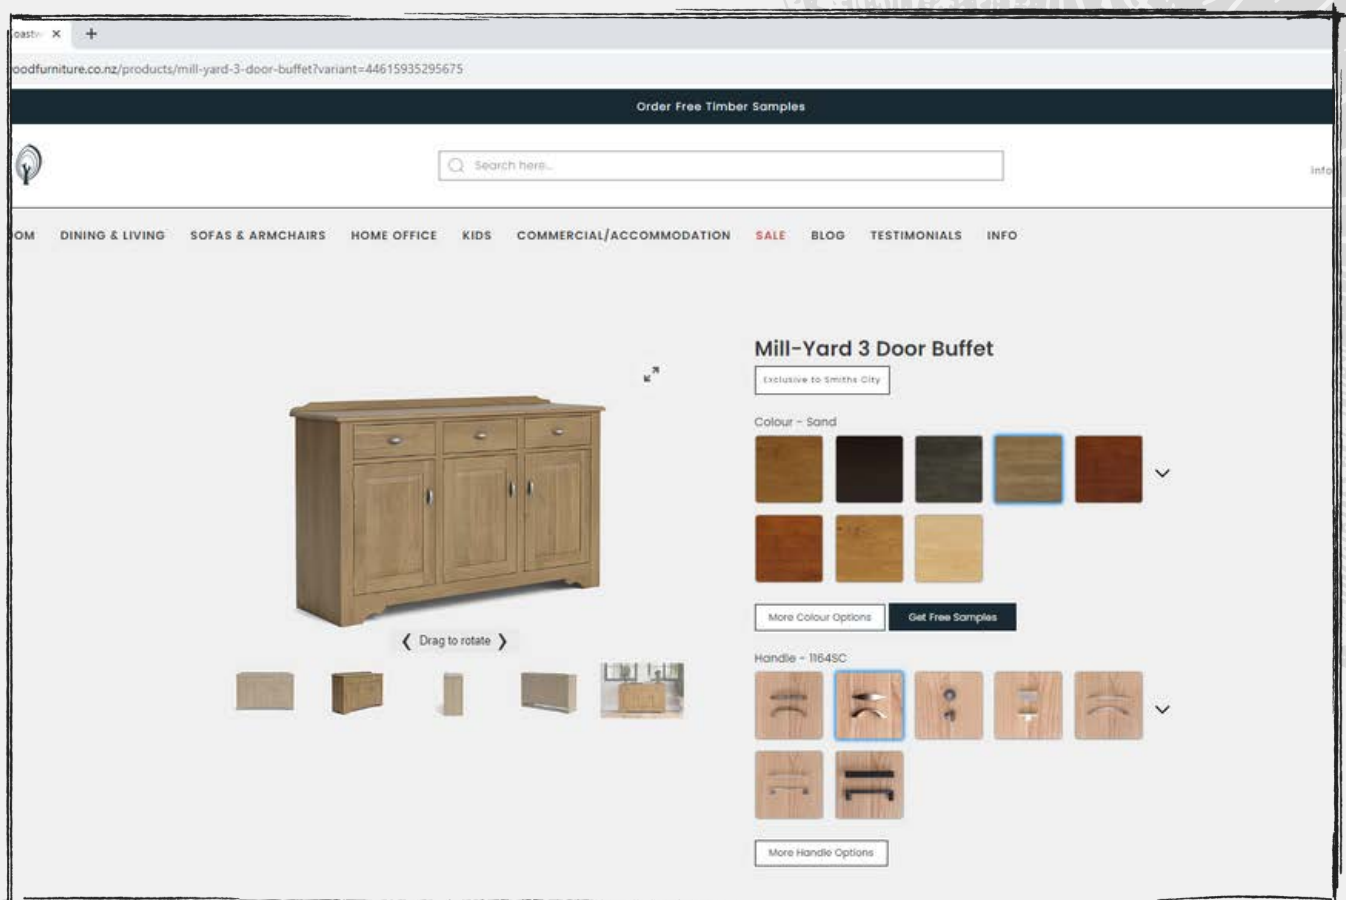

Coastwood FURNITURE

Start creating your dream New Zealand home today.

Scan to view all our ranges online in 3D with different colours, handles and fabrics.

Contact us

W: www.coastwoodfurniture.co.nz
E: sales@coastwoodfurniture.co.nz
Ph: 0800 369 963

Customer Care

Making it easy through superior customer service.

Style & Options

Our aim is to make what you want. Your choice of style, colour, fabric, and handle.

NZ Made

Owned, operated, and made by New Zealanders since 1997.