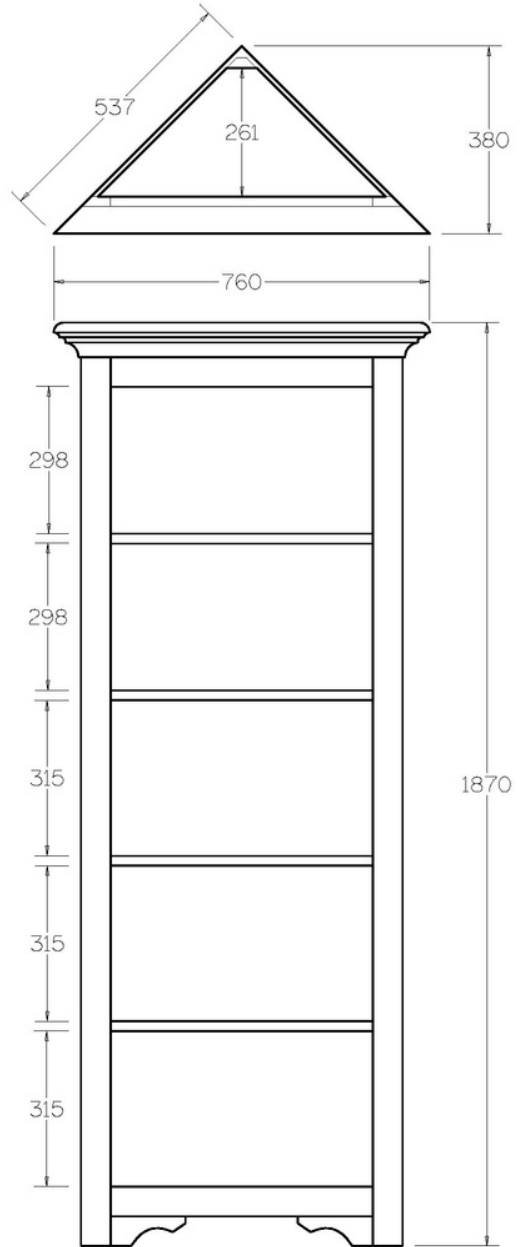

Other sizes available:

- 960w x 310d x 2100h
- 960w x 310d x 1800h
- 960w x 310d x 1500h
- 960w x 310d x 1200h
- 960w x 310d x 900h
- 660w x 310d x 2100h
- 660w x 310d x 1800h
- 660w x 310d x 1500h
- 660w x 310d x 1200h
- 660w x 310d x 900h
- 1260w x 310d x 900h

Available with or without lights
1020w x 385d x 1800h

Finish: Aged Pine
Handle: 2525PW

1580w x 300d x 610h
Includes 2x adjustable shelves

980w x 300d x 1210h
Includes 2x adjustable shelves

**Mill-Yard
Corner Display**

**Mill-Yard
Corner Hutch**

**Mill-Yard
Corner Shelf +
Cupboard**

**Mill-Yard
Corner Shelf**

Mill-Yard Corner Units

Finish: Maple
Handle: 2522AB

Mill-Yard President's Desk

1550w x 800d x 750h

Finish: Aged Pine (left), Dark Oak (above)