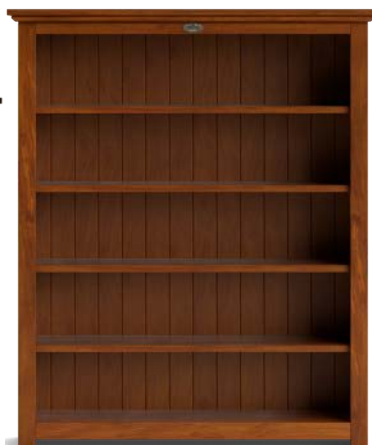

1260w x 310d x 1500h
Finish: Maple
Includes 3x adjustable shelves