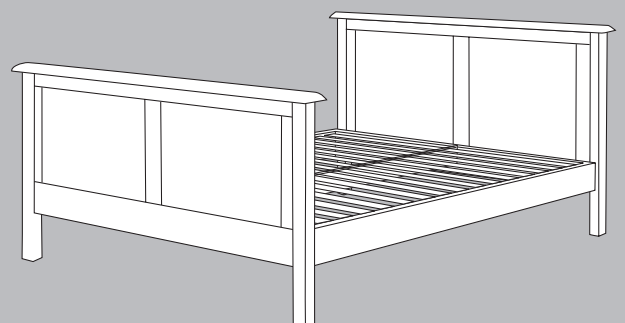

Also available as a high foot end bed
- Available as Panelled or Slatted