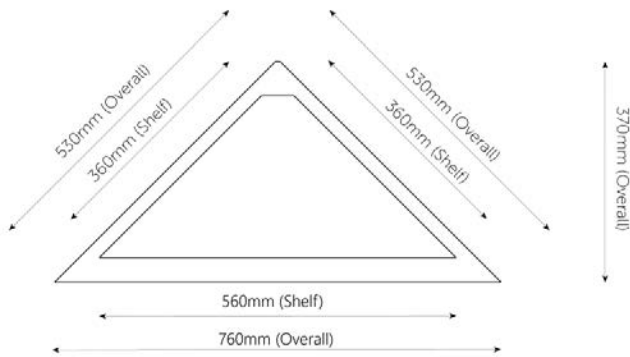

910H x 1580W x 300D

- 1 adjustable shelf each side
- Shelf depth 240D

1800 x 900 Bookcase

1770H x 1020W x 325D

- 3 adjustable shelves, 1 fixed
- Shelf depth 240D

Corner Units

Nordic 3 Drawer Desk

750H x 1160W x 510D

Drawers available on the left or right-hand side

Corner Shelf

1870H x 760W x 370D

Nordic Corner Unit

Corner Display

1870H x 760W x 370D

Corner Hutch

1870H x 760W x 370D