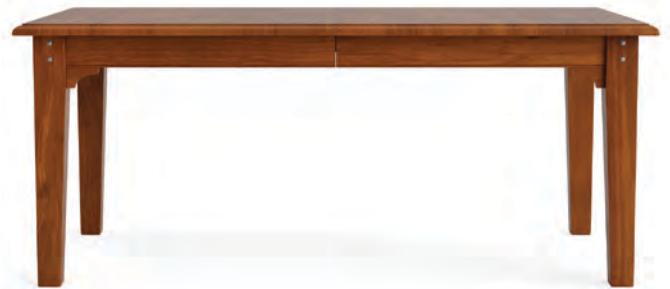

1800 Extension Table

Closed Size: 1800W x 1050D x 750H
Extends to 2200 and 2600W
2 x 400mm leaves stored beneath table when not in use
Pictured in Maple

Scan to view our table buying guide.
'5 Tips to buying your dining table,
and what to avoid'