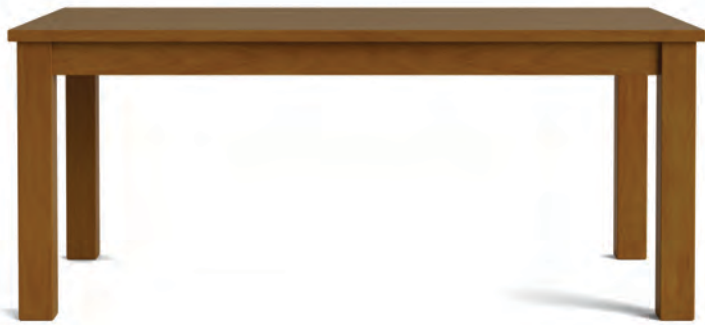

## Bench Seat

1540W x 360D x 460H  
- Available in a Padded or Solid Timber seat  
- Fabric pictured: Jake Silverstreak

**1200 Rectangle Table**  
 1200W x 800D x 750H  
*Pictured in Old Rimu*

**Rectangle Table**  
 2200W x 1000D x 750H  
*Pictured in Old Rimu*