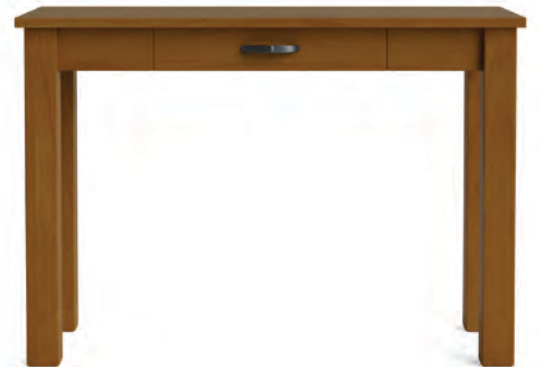

Adjustable shelves

Shelf depth: 240mm

*Pictured in Old Rimu*

**Sizes**

1260W x 310D x 2100H

960W x 310D x 2100H

660W x 310D x 2100H

1260W x 310D x 1800H

1260W x 310D x 900H

960W x 310D x 900H

660W x 310D x 900H

**Lamp Table**  
510W x 510D x 410H  
*Pictured in Old Rimu*

**Side Table with Rack**  
400W x 400D x 600H  
*Pictured in Old Rimu*

**Coffee Table**  
1010W x 510D x 410H  
*Pictured in Old Rimu*

**Coffee Table with Drawer**  
1010W x 510D x 410H  
*Pictured in Old Rimu*

**Coffee Table with Rack**  
1010W x 510D x 410H  
*Pictured in Old Rimu*

**Coffee Table with Rack and Drawer**  
1010W x 510D x 410H  
*Pictured in Old Rimu*