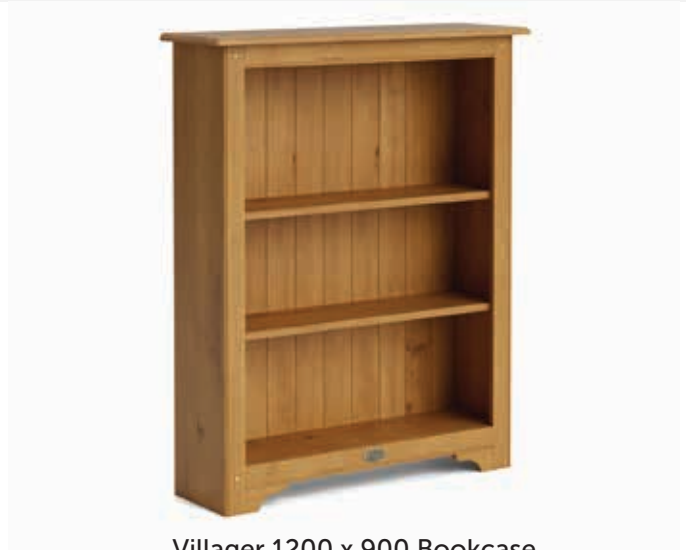

Villager 900 x 1500 Bookcase

1580W x 300D x 910H

- 1 adjustable shelf each side

- Shelf depth 240mm

Pictured in Light Rimu

Villager 1200 x 900 Bookcase

980W x 300D x 1210H

- 2 adjustable shelves

- Shelf depth 240mm

Pictured in Light Rimu

Villager 1800 x 900 Bookcase

1010W x 325D x 1780H

- 3 adjustable shelves

- 1 fixed shelf

- Shelf depth 240mm

Pictured in Light Rimu