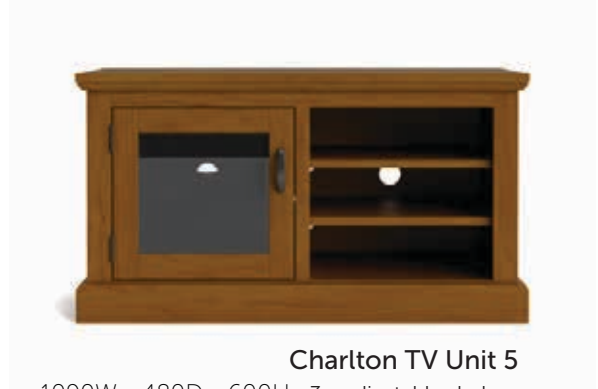

Charlton TV Trolley with Castors
 760W x 480D x 700H
Pictured in Old Rimu with 1907PW handles
 Available as a corner unit

Charlton 3 Drawer TV Unit
 1500W x 480D x 600H
Pictured in Old Rimu with 1907PW handles

Charlton Low TV Unit 4
 1600W x 480D x 600H - 4 adjustable shelves
Pictured in Old Rimu with 1907PW handles

Charlton 2 Drawer TV Unit
 1050W x 480D x 600H
Pictured in Old Rimu with 1907PW handles

Charlton Corner TV Unit 5
 1090W x 480D x 600H - 3 x adjustable shelves
Pictured in Old Rimu with 1907PW handles