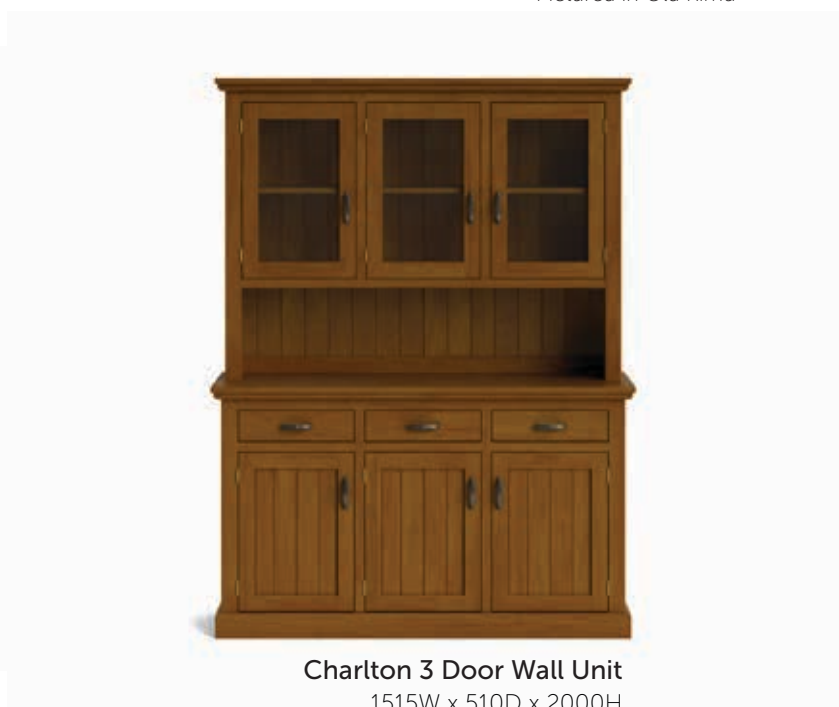

Charlton 2 Door Wall Unit
 1060W x 510D x 2000H
 Also available with an open top
Pictured in Old Rimu with 1907PW handles

Charlton 3 Door Wall Unit
 1515W x 510D x 2000H
 Also available with an open top
Pictured in Old Rimu with 1907PW handles