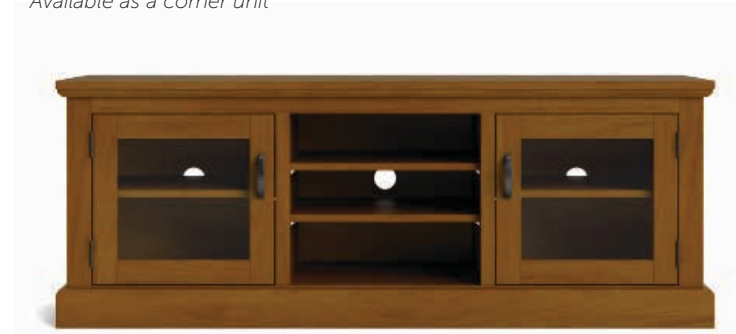

Charlton Low TV Unit 4
1600W x 480D x 600H - 4 adjustable shelves
Pictured in Old Rimu with 1907PW handles