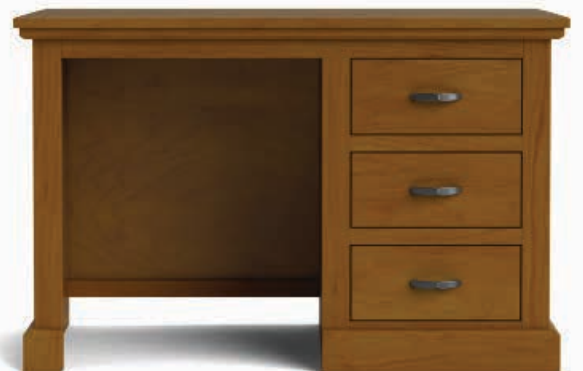

Charlton Lamp Table
510W x 510D x 410H
Pictured in Old Rimu