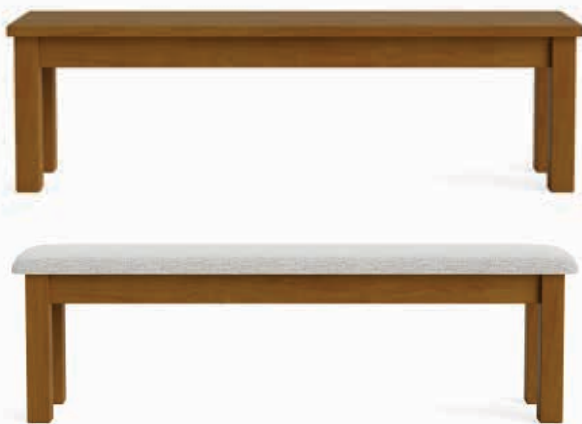

Also available with a solid wooden seat
Pictured in Old Rimu with Jake Pearl fabric.

Charlton Padded or Solid Bar Chair

370W x 370D x 967H (Seat: 650H)
Pictured in Old Rimu with Jake Pearl fabric

Charlton Padded Barstool

650H or 460H
Pictured in Old Rimu with Jake Silverstreak fabric

Charlton Solid Dish Seat Barstool

650H or 460H
Pictured in Old Rimu

Charlton Magazine Rack

650W x 250D x 535H
Pictured in Dark Oak

Charlton Magazine Rack with Shelf

650W x 250D x 615H
Pictured in Old Rimu

Charlton Bench Seat

1540W x 360D x 460H
 Available with a padded or solid wooden seat
Pictured in Jake Silverstreak fabric

Charlton 1800 Rectangle Table

1800W x 1000D x 750H
Pictured in Old Rimu