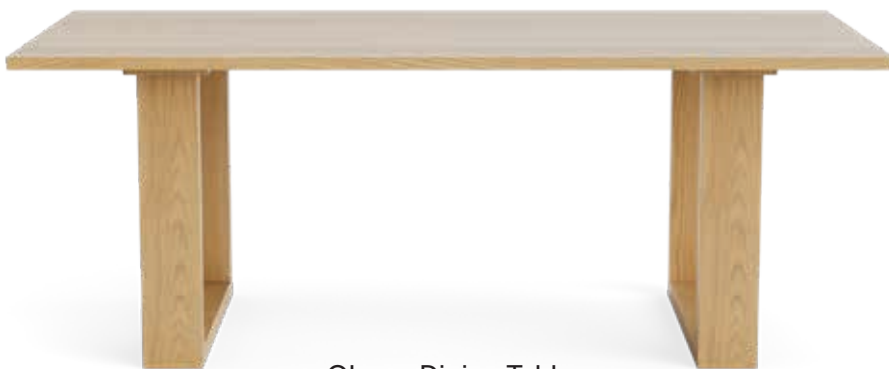

Ohope.

Ohope Dining Table
2000W x 1000D x 750H (other sizes available)
Pictured in Natural Ash