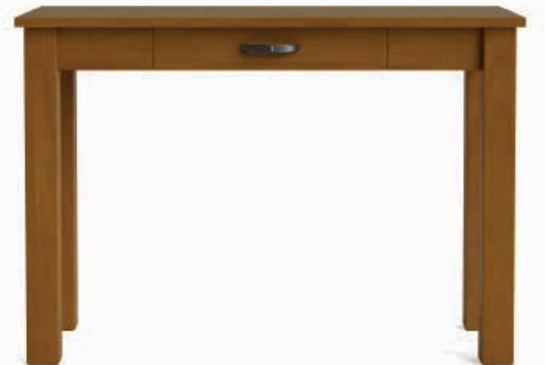

Charlton TV Unit 5
 1090W x 480D x 600H - 3 x adjustable shelves
Pictured in Old Rimu with 1907PW handle

Charlton Bookcases

Adjustable shelves
 Shelf depth: 240mm
Pictured in Old Rimu

Sizes

- | | |
|----------------------|----------------------|
| 1260W x 310D x 2100H | 660W x 310D x 1500H |
| 960W x 310D x 2100H | 1260W x 310D x 1200H |
| 660W x 310D x 2100H | 960W x 310D x 1200H |
| 1260W x 310D x 1800H | 660W x 310D x 1200H |
| 960W x 310D x 1800H | 1260W x 310D x 900H |
| 660W x 310D x 1800H | 960W x 310D x 900H |
| 1260W x 310D x 1500H | 660W x 310D x 900H |
| 960W x 310D x 1500H | |

Charlton Lamp Table
510W x 510D x 410H
Pictured in Old Rimu

Charlton Side Table with Rack
400W x 400D x 600H
Pictured in Old Rimu

Charlton Coffee Table
1010W x 510D x 410H
Pictured in Old Rimu

Charlton Coffee Table with Drawer
1010W x 510D x 410H
Pictured in Old Rimu with 1907PW handles

Charlton Coffee Table with Rack
1010W x 510D x 410H
Pictured in Old Rimu

Charlton Coffee Table with Rack and Drawer
1010W x 510D x 410H
Pictured in Old Rimu with 1907PW handles

Charlton Hall Table with Drawer
1010W x 410D x 710H
Pictured in Old Rimu with 1907PW handles