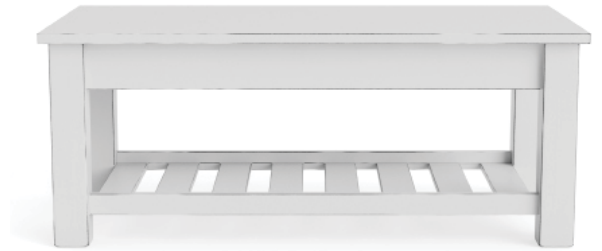

Charcoal Paint | 2522AB

Dark Oak | 1907PW

Greywash | 3446SC

Light Oak | 3007SC

Light Rimu | 2522AB

Old Rimu | 1164SN

Gavardo Side Table with Rack
 400W x 400D x 600H
Pictured in Aged White

Gavardo Coffee Table with Rack
 1010W x 510D x 410H
 Also available without rack
Pictured in Aged White

Gavardo Bookcases

Adjustable shelves
 Shelf depth: 240mm
Pictured in Aged White

Sizes

- 1260W x 310D x 2100H
- 960W x 310D x 2100H
- 660W x 310D x 2100H
- 1260W x 310D x 1800H
- 960W x 310D x 1800H
- 660W x 310D x 1800H
- 1260W x 310D x 1500H
- 960W x 310D x 1500H
- 660W x 310D x 1500H
- 1260W x 310D x 1200H
- 960W x 310D x 1200H
- 660W x 310D x 1200H
- 1260W x 310D x 900H
- 960W x 310D x 900H
- 660W x 310D x 900H