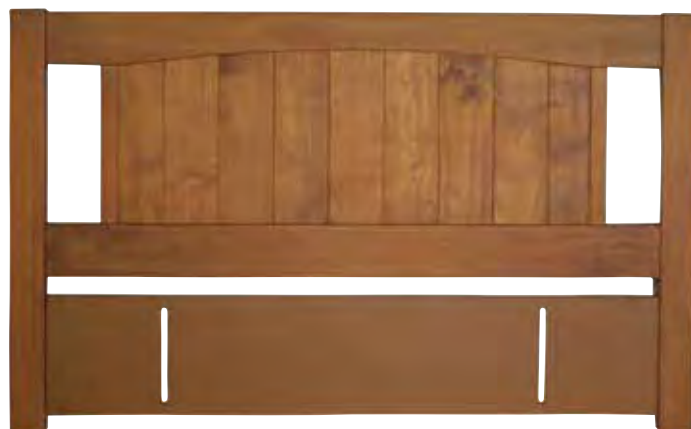

1 Drawer Bedside Table
470w x 405d x 585h
Finish: Dark Oak
Handle: 2522AB

Headboard
1050h
Finish: WS Rimu

Cheval Freestanding Mirror
540w x 450d x 1630h
Finish: Dark Oak

2 Drawer Window Chest
1465w x 450d x 480h
Finish: Dark Oak
Handle: 3076SC