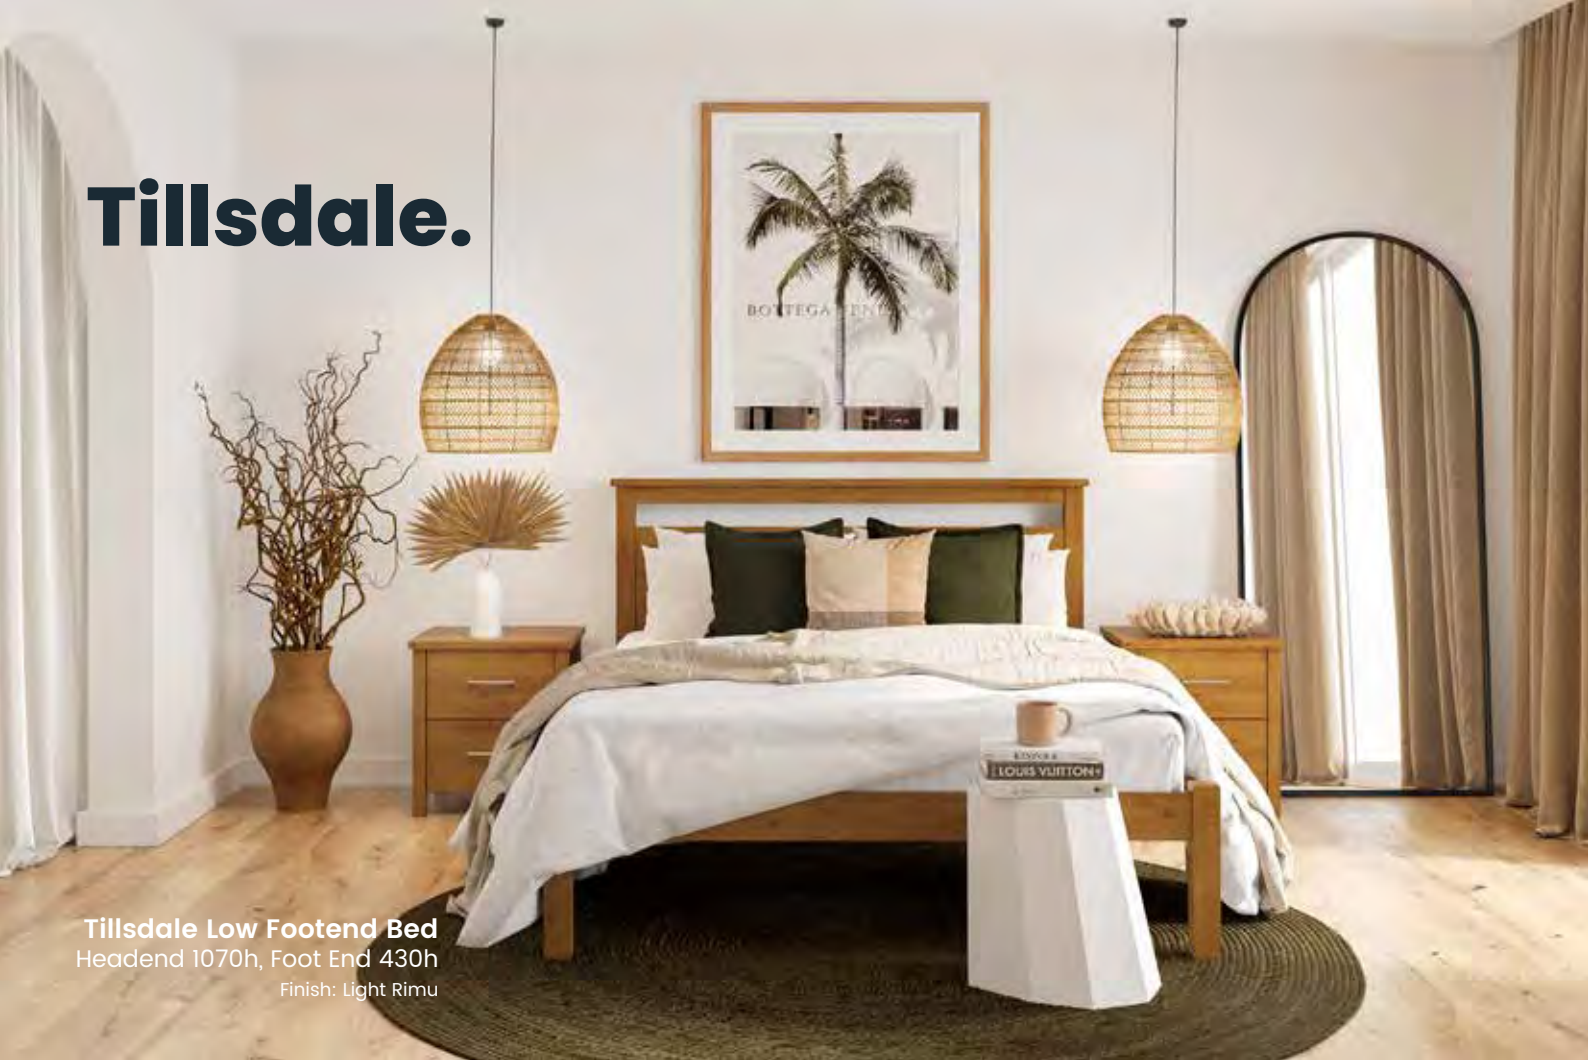

Tillsdale.

Tillsdale Low Footend Bed
Headend 1070h, Foot End 430h
Finish: Light Rimu