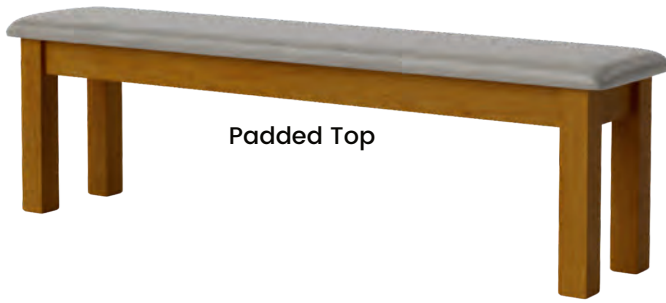

Ferngrove Magazine Rack with Shelf

650W x 250D x 610H

Pictured in Aged Rimu

Ferngrove Bench Seat

1550W x 360D x 460H

Pictured in Aged Rimu

Padded Top

Solid Top