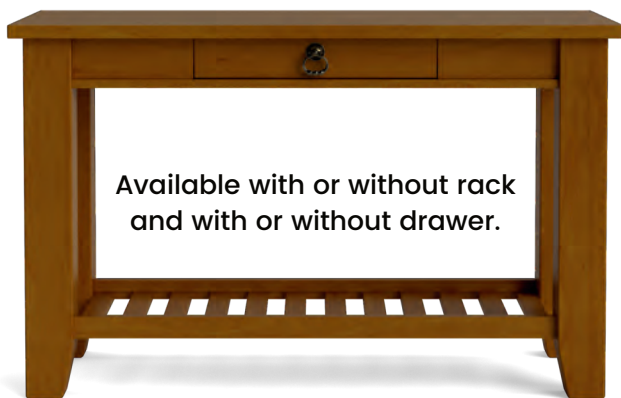

Pictured in Aged Rimu

Ferngrove Lamp Table

560W x 560D x 520H

Pictured in Aged Rimu

Available with rack.

Ferngrove Magazine Rack

650W x 250D x 535H

Pictured in Dark Oak

Ferngrove Magazine Rack with Shelf

650W x 250D x 610H

Pictured in Aged Rimu

Ferngrove Bench Seat

1550W x 360D x 460H

Pictured in Aged Rimu

Padded Top

Solid Top

Available with or without rack
and with or without drawer.

Ferngrove Hall Table

1160W x 460D x 720H

Pictured in Aged Rimu

Handle: 4834AB

Ferngrove 3 Drawer Desk

1160W x 510D x 750H

Pictured in Aged Rimu

Handle: 4834AB

Ferngrove Bookcases

Size options

Shelves

1260W x 310D x 2100H	2 Fixed, 4 Adjustable
960W x 310D x 2100H	2 Fixed, 4 Adjustable
660W x 310D x 2100H	2 Fixed, 4 Adjustable
1260W 310D x 1800H	2 Fixed, 3 Adjustable
960W x 310D x 1800H	2 Fixed, 3 Adjustable
660W x 310D x 1800H	2 Fixed, 3 Adjustable
1260W x 310D x 1200H	1 Fixed, 3 Adjustable
960W x 310D x 1200H	1 Fixed, 3 Adjustable
660W x 310D x 1200H	1 Fixed, 3 Adjustable
1260W x 310D x 900H	1 Fixed, 2 Adjustable
960W x 310D x 900H	1 Fixed, 2 Adjustable
660W x 310D x 900H	1 Fixed, 2 Adjustable