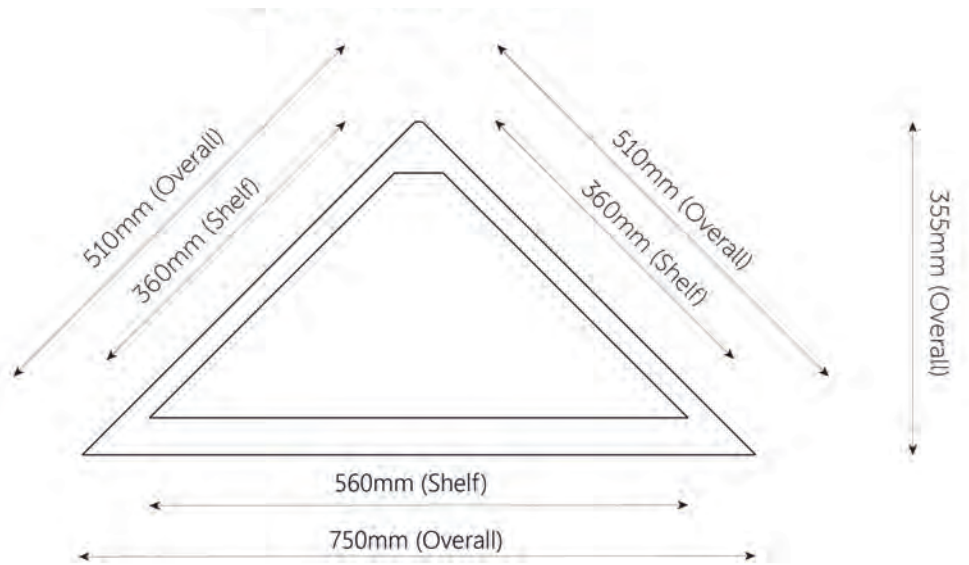

Waihi Corner Units

750W x 355D x 1870H

Pictured in Sand

Handle: 2522AB