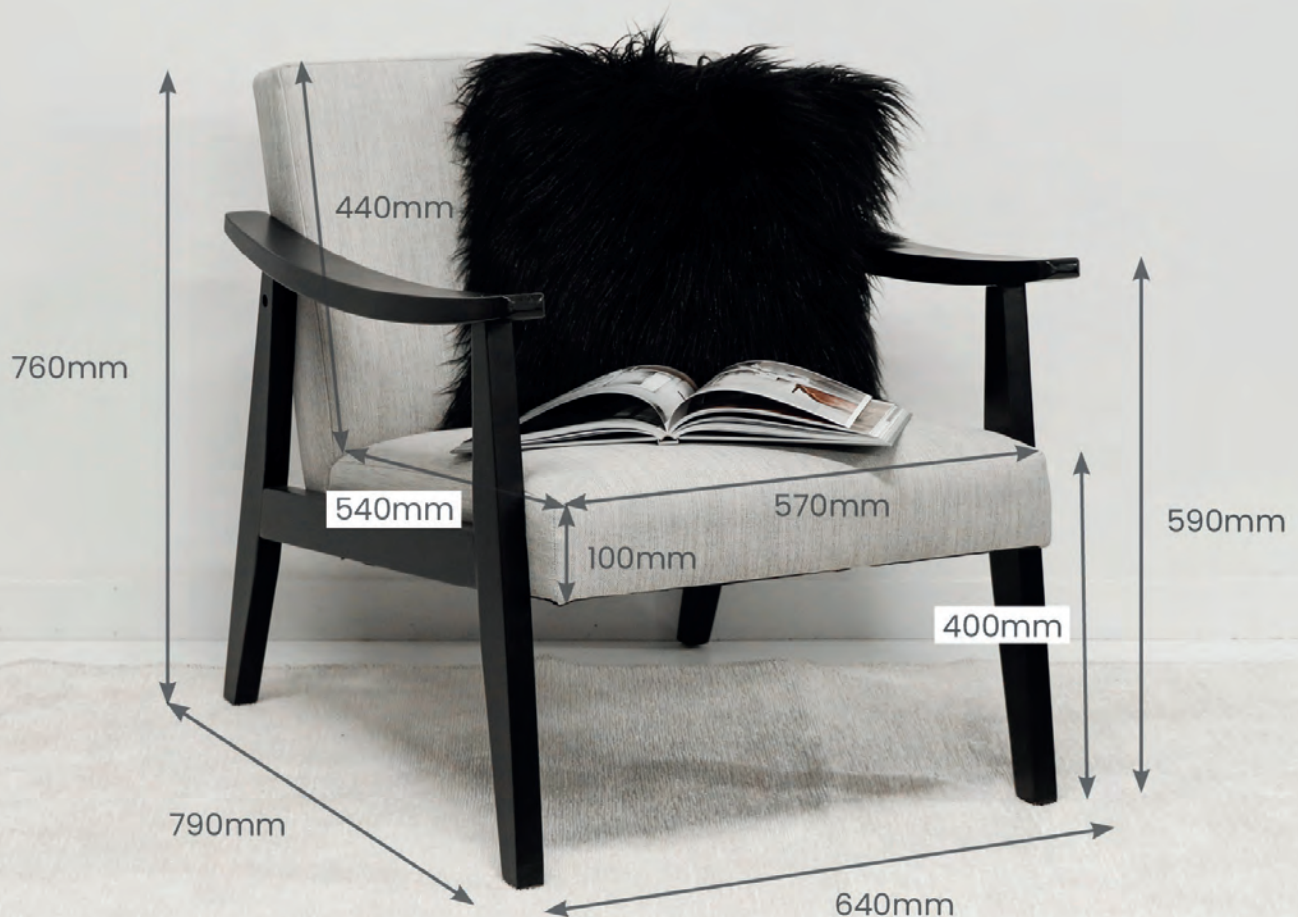

Camille.

This chic, contemporary chair is a modern homeowners dream.

Sink in and enjoy the soft, deep seat, wide, cushioned back and curved arm rests.

You get to choose both the upholstery fabric and the finish on the sturdy rubberwood frame, so you're assured of a custom piece that blends flawlessly into your interior.

Left: pictured in Eclipse stain with Eastwood Tan fabric.

Below: pictured in Eclipse stain with Gravity Sand fabric.

View the Camille chair online