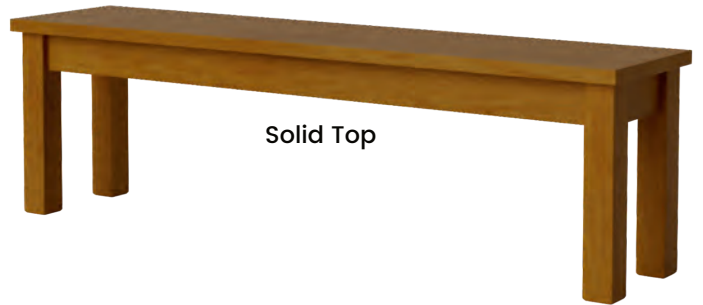

Ferngrove Magazine Rack with Shelf

650W x 250D x 610H

Pictured in Aged Rimu

Ferngrove Bench Seat

1550W x 360D x 460H

Pictured in Aged Rimu

Padded Top

Solid Top