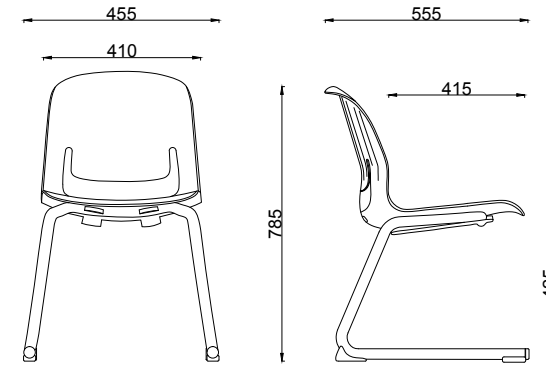

Other colours and mounting styles are available on indent (minimum 300).

Other colours and mounting styles are available on indent (minimum 300).

DIMENSION DRAWINGS (Not to scale)

Palette Cantilever Chair