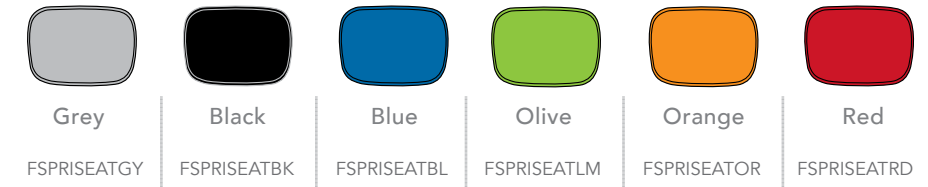

### 2. Select a seatpad colour

Seatpads are available in 6 different colours

Grey

Black

Blue

Olive

Orange

Red

### 1. Select a shell colour

Shells are available in 2 colours: Black and Grey  
Beam seating can be mix of two colours.  
Other shell colours are available on indent (minimum 300).

Grey

Black