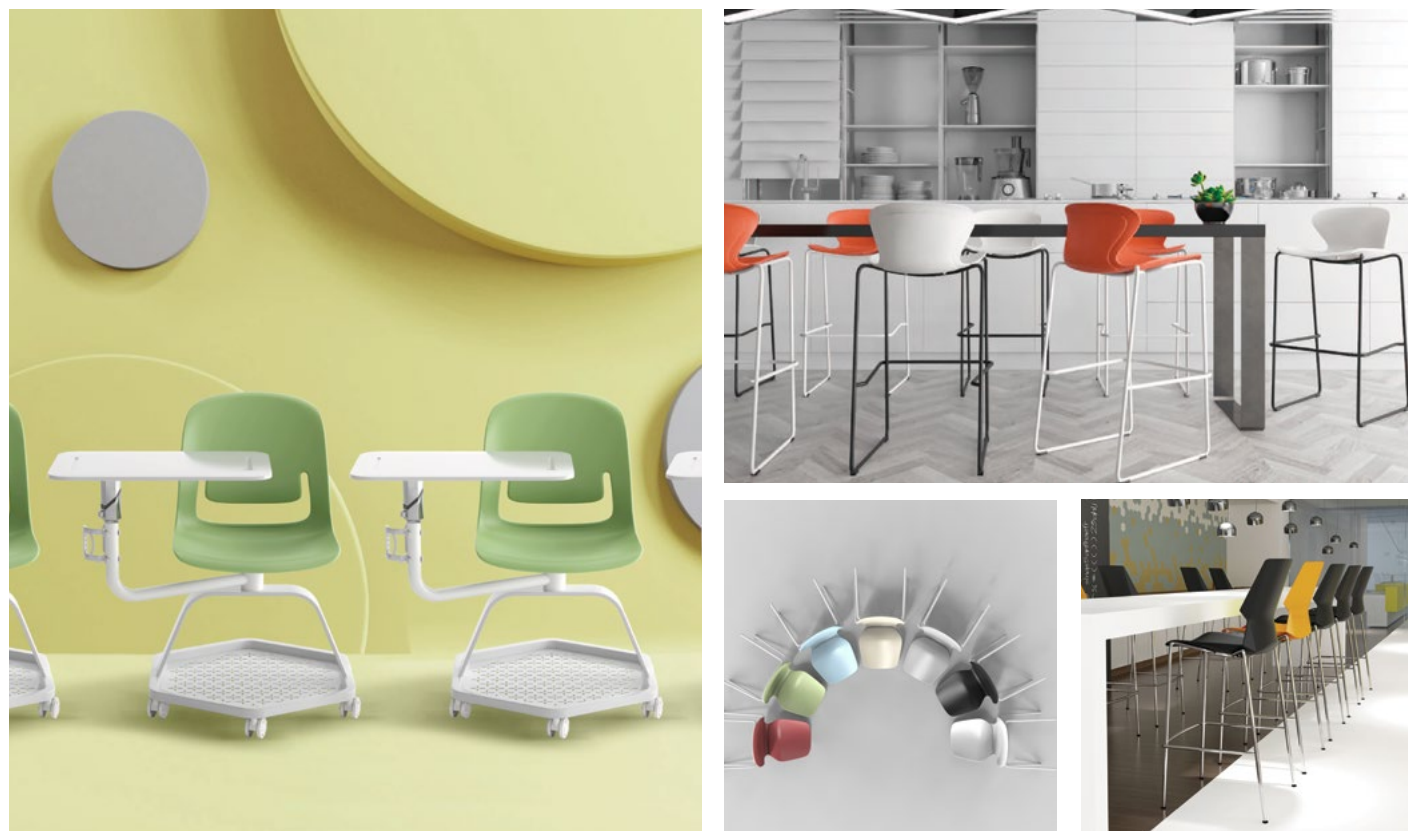

## Bring your space to life with colour!

Welcome to our new world of colour in public and education seating. With three new product suites which combine sound ergonomics with a huge variety of colour choices, our latest ranges give designers and users the chance to create energising spaces to tackle the future. Posture and position throughout the day, keep you ergonomically supported whilst you tackle the day's work.