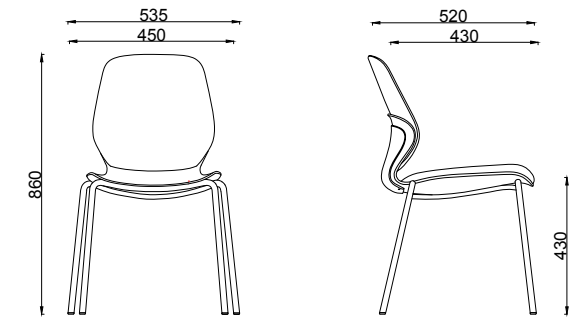

Kaleido 4-Leg Chair

Codes: Red: FSKAL4LS46RD, Orange: FSKAL4LS46OR, Olive: FSKAL4LS46OL, Blue: FSKAL4LS46BL, Black: FSKAL4LS46BK, Grey: FSKAL4LS46GY