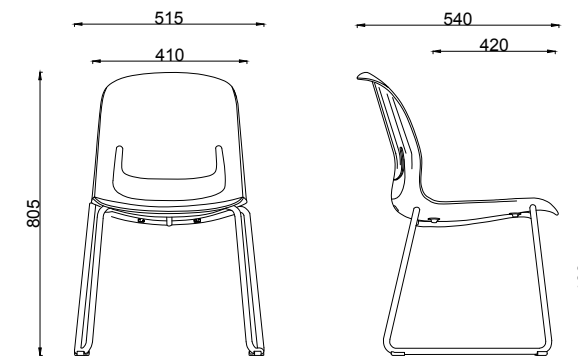

Palette Sled Frame Chair

Codes:
Black: FSPALSL46BK
Grey: FSPALSL46GY