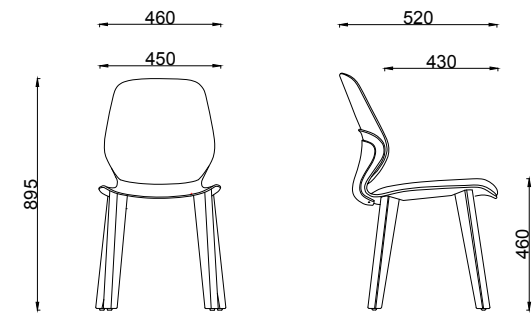

Kaleido 4-Leg Ashwood Chair

Codes: Red: FSKAL4LW46RD, Orange: FSKAL4LW46OR, Olive: FSKAL4LW46OL, Blue: FSKAL4LW46BL, Black: FSKAL4LW46BK, Grey: FSKAL4LW46GY