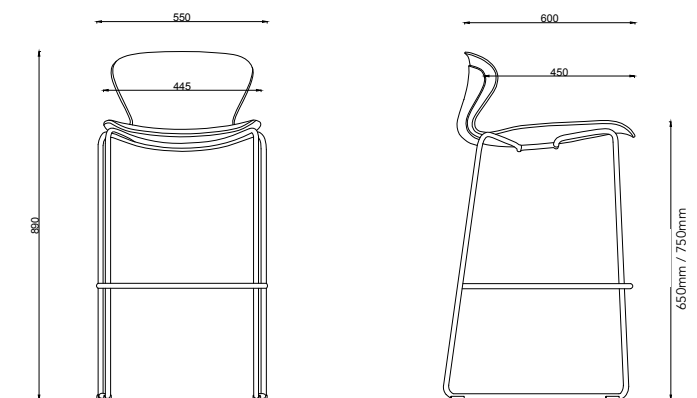

Kaleido Stool

Codes: Red: FSKALS65RD, Orange: FSKALS65OR, Olive: FSKALS65OL, Blue: FSKALS65BL, Black: FSKALS65BK, Grey: FSKALS65GY  
(Available in 650mm and 750mm Heights)

Paint your world