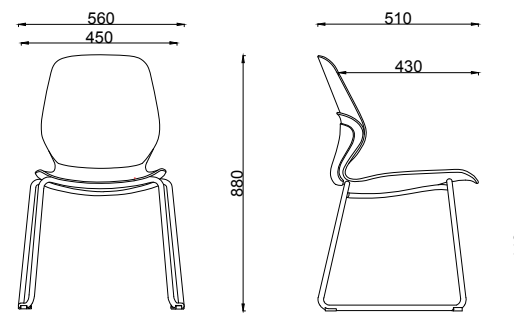

Kaleido Sled Frame Chair

Codes: Red: FSKALSL46RD, Orange: FSKALSL46OR, Olive: FSKALSL46OL, Blue: FSKALSL46BL, Black: FSKALSL46BK, Grey: FSKALSL46GY