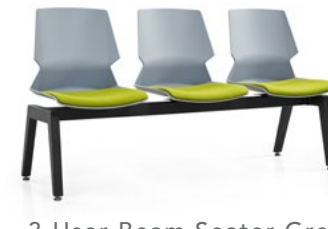

Sled Chair

Sled Chair with tablet arm

PALETTE

09 - 14

**Prism**  
Divide and conquer light and space

4-Leg Chair Grey

3-User Beam Seater Grey

4-User Beam Seater Grey