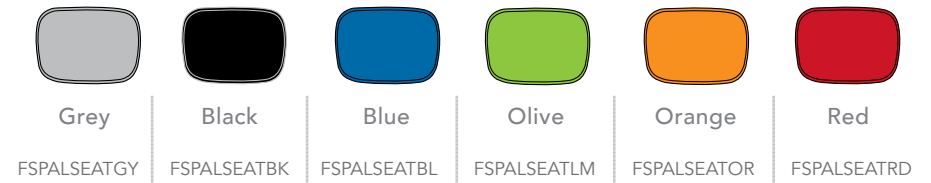

Kaleido Stool

Codes: Red: FSKALS65RD, Orange: FSKALS65OR, Olive: FSKALS65OL, Blue: FSKALS65BL, Black: FSKALS65BK, Grey: FSKALS65GY  
(Available in 650mm and 750mm Heights)

Paint your world

### 1. Select a shell colour

Shells are available in 2 colours: Black and Grey  
Other colours are available on indent (minimum 300).

Light Grey

Black

### 2. Select a seatpad colour

Seatpads are available in 6 different colours

Grey

Black

Blue

Olive

Orange

Red