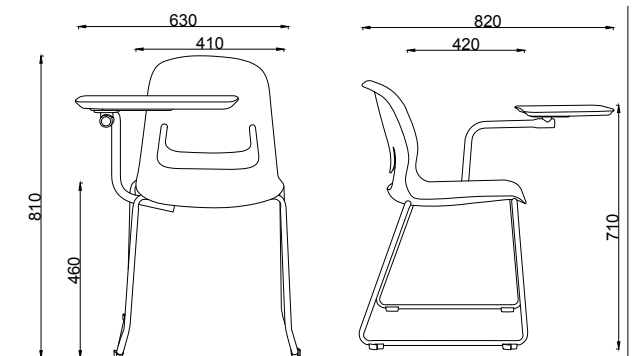

Palette 4-Leg Steel Chair

Codes:  
Black: FSPAL4LS46BK  
Grey: FSPAL4LS46GY

Palette Sled Frame Chair

Codes:  
Black: FSPALSL46BK  
Grey: FSPALSL46GY

Palette Chair With Tablet Arm

Codes:  
Black Tablet Arm: FSKALPALTBT