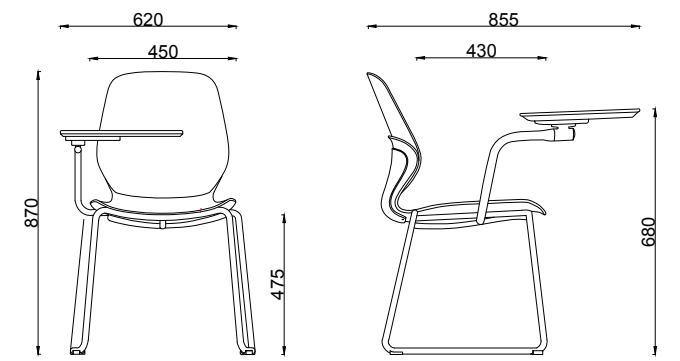

**Kaleido Stool**  
With Black Skid Frame  
(Available in 650mm and 750mm Heights)

**Universal Tablet Arm**  
Black Colour, Suits Palette & Kaleido Sled Chairs

Code: FSKALPALTBT

06

Other colours and mounting styles are available on indent (minimum 300).