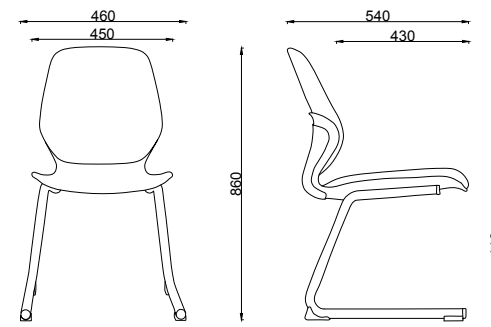

DIMENSION DRAWINGS (Not to scale)

Kaleido Cantilever Chair

Codes: Red: FSKALRCAN46RD, Orange: FSKALRCAN46OR, Olive: FSKALRCAN46OL, Blue: FSKALRCAN46BL, Black: FSKALRCAN46BK, Grey: FSKALRCAN46GY