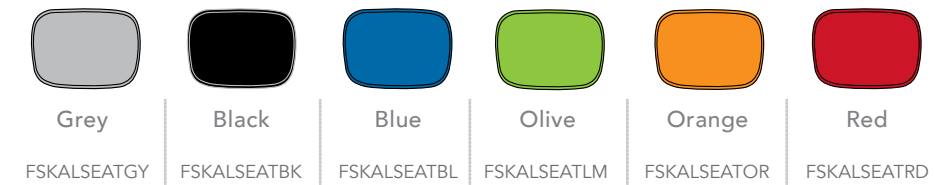

## DESIGN YOUR KALEIDO CHAIR

### 1. Select a shell colour

Seats are available in 6 colours. Note all back covers are white. Other colours are available on indent (minimum 300).

### 2. Select a backrest

Backrest is optional. If not used it creates a low back chair. Colours: White (ex-stock), Grey and black (on lead time). Other backrest colours are available on indent (minimum 300).

### 3. Select a seatpad colour

Seatpads are available in 6 different colours