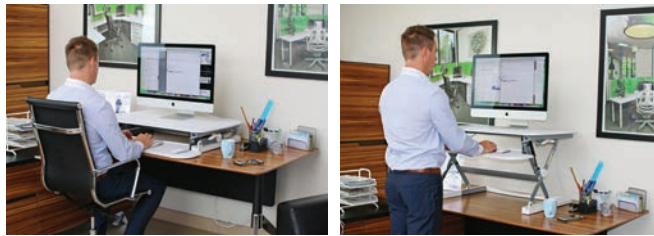

ARISE DESKALATOR

Sits on your existing desk and lets you change posture through the day. Scissor structure with gas spring provides a smooth height adjustment.

Features:

- Adjusts straight up and down. Always in easy reach.
- Gas spring offers smooth supported height transition.
- 13 available options for height adjustment.
- Wide adjustment to suit all users.
- Support groove on the surface to mount smart phone & tablet.
- Advanced design avoids any danger of clamping injury.
- Easy height adjustment via two activation paddles.
- 3 hole mounts for easy-fit single or dual monitor arms.

Measurement:

Small: 680w x 590d x from 150 to 500h

Medium: 890w x 590d x from 150 to 500h

Product Code:
Medium White: FEHARISDKL89WH

STANDFIRM KEYBOARD PLATFORM

The new Standfirm keyboard platform could be the simplest and most effective sit/stand solution you have ever tried. Standfirm simply attaches to the underside of almost any desk and upgrades your existing desk into a true ergonomic work space.

Features:

- Height adjustment: 7 Inches Up, 5.5 Inches Down.
- Lift and release adjustment.
- Tilt set positive 10 degrees to negative 20 degrees.
- 360 degree swivel.
- Fully retractable, 23 inch track.
- Made of black powder coated steel.