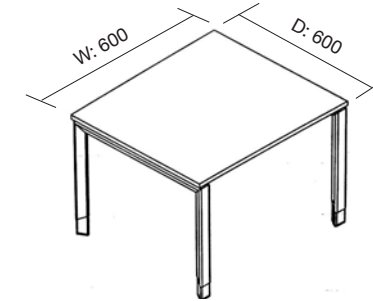

OBLIQUE COFFEE TABLE SQUARE
Width: 600mm
Depth: 600mm
Code: FIOCT0606S