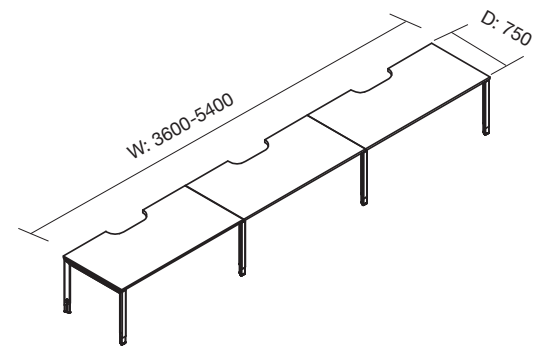

OBLIQUE 3 PERSON STRAIGHT DESK
Width: 3600mm, 4500mm & 5400mm
Depth: 750mm
Code: FIO3DK3675S, FIO3DK4575S & FIO3DK5475S