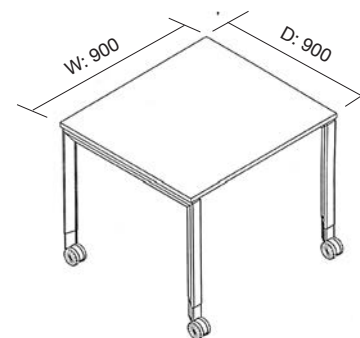

OBLIQUE MEETING TABLE ON CASTORS
Width: 900mm
Depth: 900mm
Code: FIO1206S