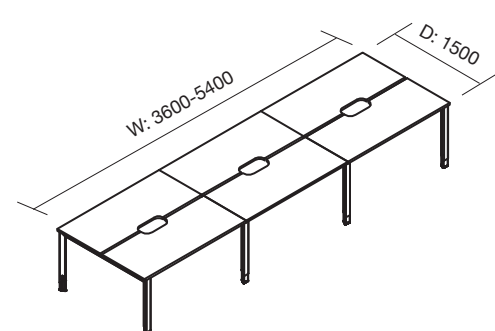

OBLIQUE 6 PERSON BACK TO BACK DESK
Width: 3600mm, 4500mm & 5400mm
Depth: 1500mm
Code: FIO6DK3615S, FIO6DK4515S & FIO6DK5415S