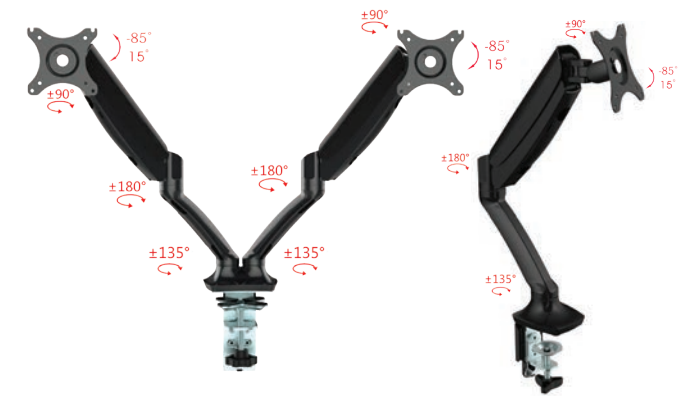

Features:

- On and off switch
- Safety switch
- Removable clamp, to allow for wall mounting and under desk mounting.

Product Code: FIOPBCM

GLADIUS ARMS

SINGLE & DOUBLE

Despite the low cost, Gladius arms offer a full range of ergonomic adjustment and a large gas-lift counterbalance range of monitor weights (2 to 9 kgs) making this the obvious choice for large scale office fitouts, especially those with multiple monitor types.

Features:

- Full rotation, 360 degrees at any position.
- Supports up to 30 inch monitors.
- 85 degrees upward, 15 degrees downward.
- Cable management.
- Grommet or clamp mount.
- Both clamp and grommet mount included in the box.
- Tablet and laptop mounts also available.
- 10 year warranty.