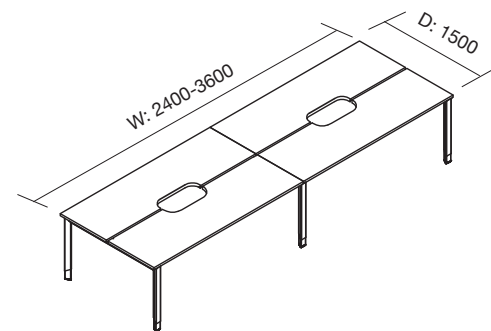

OBLIQUE 4 PERSON BACK TO BACK DESK
Width: 2400mm, 3000mm & 3600mm
Depth: 1500mm
Code: FIO4DK2415S, FIO4DK3015S & FIO4DK3615S