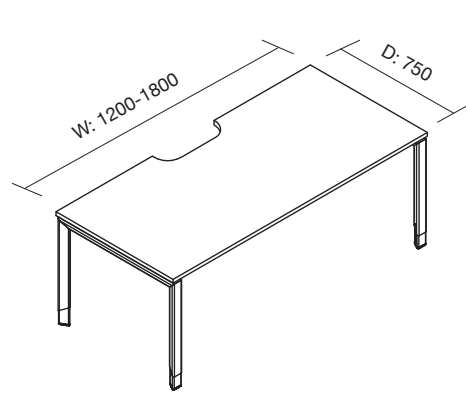

Measurement: 1500mm.

Product Code: AEOMCBZ1500S

SLINKY CABLE SPINE

Tame the cable jungle. The Cable spine keeps all the cables coming from the floor up to the desk surface under control.

Prevents tripping over messy cables and brings a neat and organised look to your workstation. Easy to use, simply feed cables through. Spring like expansion from 150mm to 1300mm.

Product Code: AEOMCBSLINKY

OBLIQUE DIMENSION DRAWINGS

OBLIQUE SINGLE DESK
 Width: 1200mm, 1500mm & 1800mm
 Depth: 750mm
 Code: FIO1DK1275S, FIO1DK1575S & FIO1DK1875S

OBLIQUE 2 PERSON STRAIGHT DESK
 Width: 2400mm, 3000mm & 3600mm
 Depth: 750mm
 Code: FIO2DK2475S, FIO2DK3075S & FIO2DK3675S