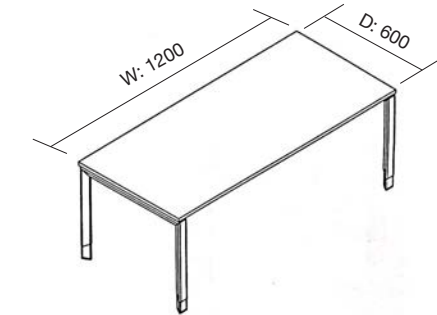

OBLIQUE COFFEE TABLE RECTANGLE
Width: 1200mm
Depth: 600mm
Code: FIOCT1206S