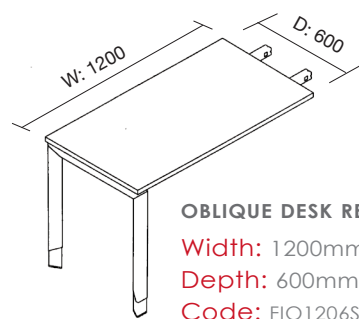

OBLIQUE DESK RETURN
Width: 1200mm
Depth: 600mm
Code: FIO1206S