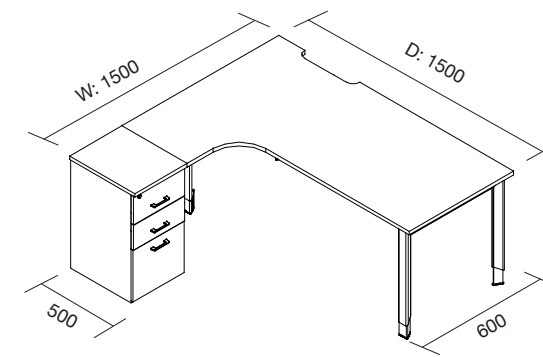

Measurement: 1500mm.

Product Code: AEOMCBZ1500S

SLINKY CABLE SPINE

Tame the cable jungle. The Cable spine keeps all the cables coming from the floor up to the desk surface under control.

Prevents tripping over messy cables and brings a neat and organised look to your workstation. Easy to use, simply feed cables through. Spring like expansion from 150mm to 1300mm.

Product Code: AEOMCBSLINKY

OBLIQUE DIMENSION DRAWINGS

OBLIQUE SINGLE DESK
 Width: 1200mm, 1500mm & 1800mm
 Depth: 750mm
 Code: FIO1DK1275S, FIO1DK1575S & FIO1DK1875S

OBLIQUE 2 PERSON STRAIGHT DESK
 Width: 2400mm, 3000mm & 3600mm
 Depth: 750mm
 Code: FIO2DK2475S, FIO2DK3075S & FIO2DK3675S