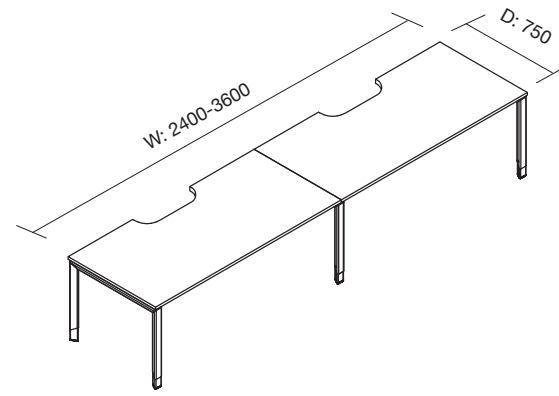

W450mm x D360mm.

Product Code: AEFOOTHTPL

CABLE ORGANIZER

PE MATERIAL, 1500MM

The cable zipper is the best way to keep those annoying cables tidy. Easy to use applicator, insert your cable and zip them up to a nice tight bundle.

Measurement: 1500mm.

Product Code: AEOMCBZ1500S

SLINKY CABLE SPINE

Tame the cable jungle. The Cable spine keeps all the cables coming from the floor up to the desk surface under control.

Prevents tripping over messy cables and brings a neat and organised look to your workstation. Easy to use, simply feed cables through. Spring like expansion from 150mm to 1300mm.

Product Code: AEOMCBSLINKY

OBLIQUE DIMENSION DRAWINGS

OBLIQUE SINGLE DESK
 Width: 1200mm, 1500mm & 1800mm
 Depth: 750mm
 Code: FIO1DK1275S, FIO1DK1575S & FIO1DK1875S

OBLIQUE 2 PERSON STRAIGHT DESK
 Width: 2400mm, 3000mm & 3600mm
 Depth: 750mm
 Code: FIO2DK2475S, FIO2DK3075S & FIO2DK3675S