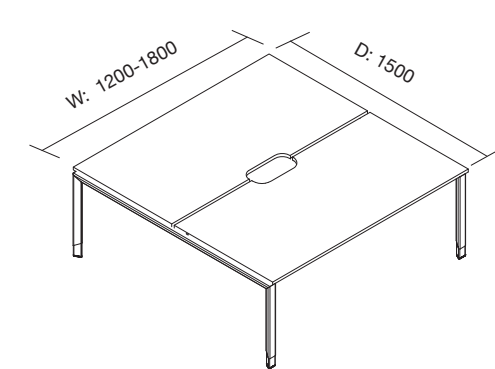

OBLIQUE 2 PERSON BACK TO BACK DESK
Width: 1200mm, 1500mm & 1800mm
Depth: 1500mm
Code: FIO2DK1215S, FIO2DK1515S & FIO2DK1815S