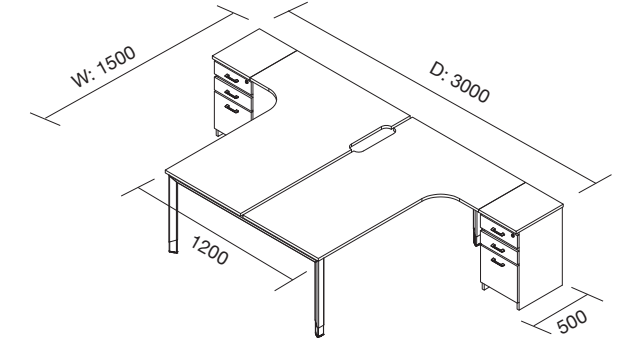

OBLIQUE 2 PERSON CORNER WORKSTATION
Width: 3000 x 1500mm
Depth: 1200 / 500 mm
Code: FIOCW1530S