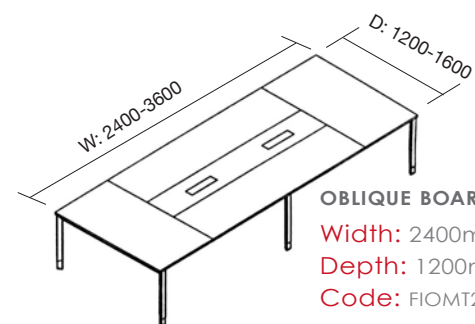

OBLIQUE BOARDROOM TABLE
Width: 2400mm & 3600mm
Depth: 1200mm & 1600mm
Code: FIO1206S & FIO1206S