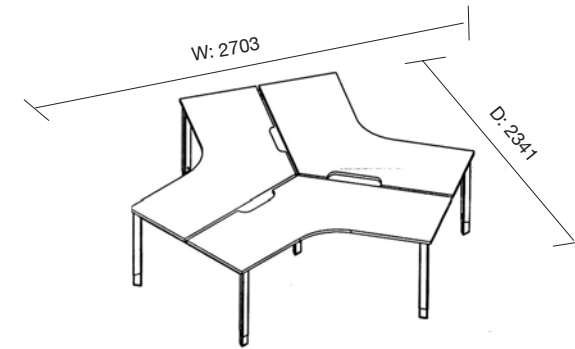

OBLIQUE 3 PERSON CORNER WORKSTATION
Width: 2703mm
Depth: 2341mm
Code: FIOSBD1260S