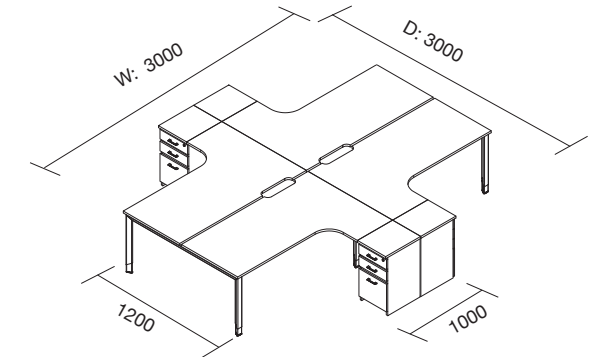

OBLIQUE 4 PERSON CORNER WORKSTATION
Width: 3000 X 3000mm
Depth: 1000 / 1200mm
Code: FIOCW3030S