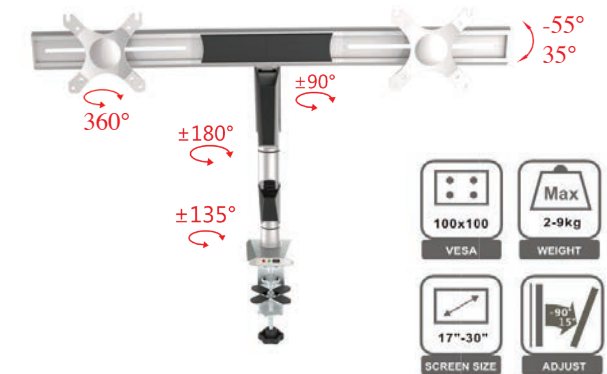

Features:

- On and off switch
- Safety switch
- Removable clamp, to allow for wall mounting and under desk mounting.

Product Code: FIOPBCM

GLADIUS ARMS

SINGLE & DOUBLE

Despite the low cost, Gladius arms offer a full range of ergonomic adjustment and a large gas-lift counterbalance range of monitor weights (2 to 9 kgs) making this the obvious choice for large scale office fitouts, especially those with multiple monitor types.

Features:

- Full rotation, 360 degrees at any position.
- Supports up to 30 inch monitors.
- 85 degrees upward, 15 degrees downward.
- Cable management.
- Grommet or clamp mount.
- Both clamp and grommet mount included in the box.
- Tablet and laptop mounts also available.
- 10 year warranty.

Product Code: Single: AEMGLA1BK
Double: AEMGLA2BK

RAPIER ARMS

SINGLE & DOUBLE

With its edgy angular styling and options, Rapier arms are the choice of the modern design professional. This arm comes with a USB port, an audio and a mic port, all conveniently located right on the desk base facing the user.

Features:

- Made of aircraft aluminium.
- Simple and stylish modeling.
- 360° free switch between portrait and landscape orientation
- With A/V port and USB port.
- Supports monitors up to 30" for the single arm and up to 27" for the double arm.
- Both clamp and grommet mount included in the box.
- Tablet and laptop mounts also available.
- 10 year warranty.