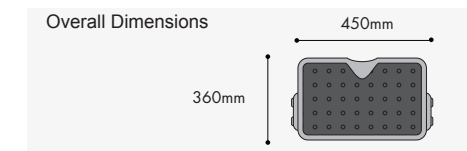

Medium(900X1200):

FSCM0912

Large(1140 X1350):

FSCM1113

FOOTREST HEIGHT / TILT

High Grade moulded plastic. Height & tilt adjustable. Platinum colour premium rubber surface with removable rubber surface.

Measurement:

W450mm x D360mm.

Product Code: AEFOOTHTPL

CABLE ORGANIZER

PE MATERIAL, 1500MM

The cable zipper is the best way to keep those annoying cables tidy. Easy to use applicator, insert your cable and zip them up to a nice tight bundle.