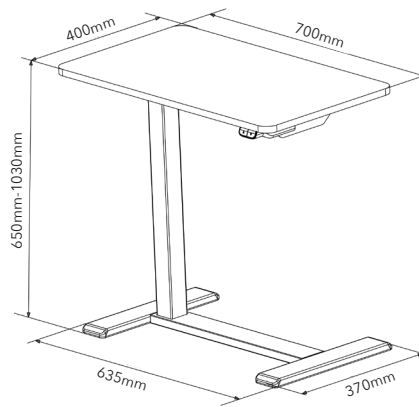

With a two-button, height-adjustable controller, the Malmo is an electric desk that operates via linear actuator to easily transition from seated to standing throughout the day. From a seated, temporary office desk to a standing desk, the Malmo seamlessly extends and lowers between 650-1030mm with the click of a button to suit your environment.

With its unique slide-under frame, this portable office desk optimises on space by transforming almost any room in your home into a functioning, ergonomic workspace.

Features:

- **Height range:** 650-1030mm
- **Tabletop dimensions:** 700 x 400mm
- Electric controller
- Unique slide-under frame
- Hidden castors
- **Colours:** black, white & white with timber top.
- **Max load capacity:** 20KG
- **Speed:** 30mm/s
- **Power type:** 100-240V
- **Decibel:** <50dB