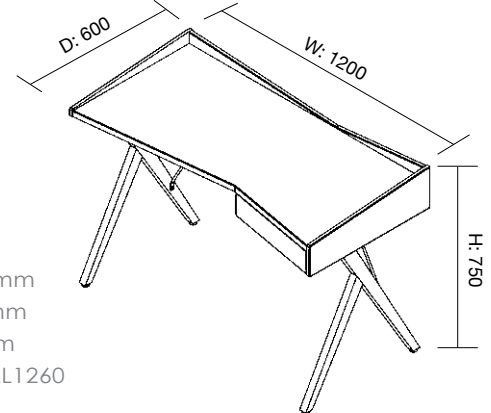

PALO ALTO

Width: 1200mm
Depth: 600mm
Height: 750mm
Code: FIHPAL1260