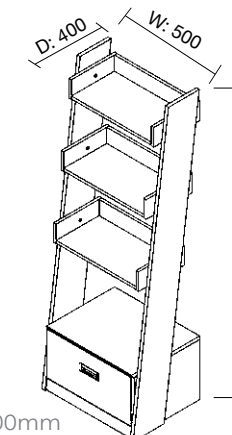

#### HOUSTON

Width: 1000mm  
Depth: 600mm  
Height: 780mm  
Code: FIHHOU1060

### Abilene

Tall shelving

**Product Code:** FIHBAIBCWH

**Specifications:** Overall Size: 500mm wide x 400mm deep x 1615 high

#### TEXARKANA

Width: 1200mm  
Depth: 650mm  
Height: 1100mm  
Code: FIHTEX0601

#### ABILENE

Width: 500mm  
Depth: 400mm  
Height: 1615mm  
Code: FIHBAIBCWH