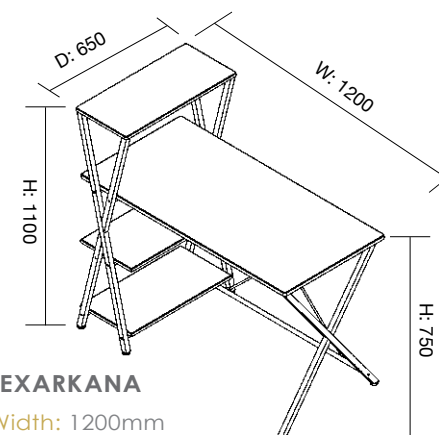

#### HOUSTON

Width: 1000mm  
Depth: 600mm  
Height: 780mm  
Code: FIHHOU1060

### Abilene

Tall shelving

**Product Code:** FIHBAIBCWH

**Specifications:** Overall Size: 500mm wide x 400mm deep x 1615 high

#### TEXARKANA

Width: 1200mm  
Depth: 650mm  
Height: 1100mm  
Code: FIHTEX0601

#### SEATTLE

Width: 400mm  
Depth: 445mm  
Height: 1015mm  
Code: FIHSEA0404