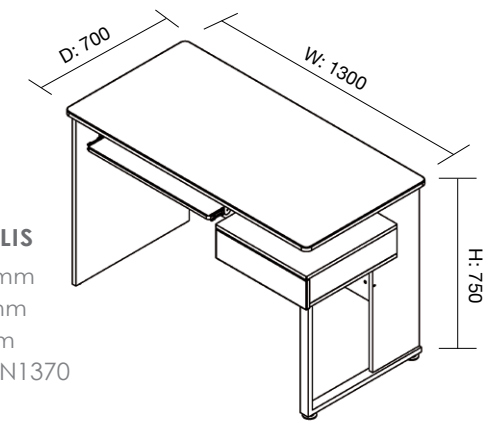

## MAISON RANGE DIMENSION DRAWINGS

### Baton Rouge

Computer desk  
splay legs

**Product Code:** FIHBAT1260

**Specifications:** Overall Size: 1200mm wide x 600mm deep x 752 high

#### BATON ROUGE

Width: 1200mm  
Depth: 600mm  
Height: 752mm  
Code: FIHBAT1260

#### MINNEAPOLIS

Width: 1300mm  
Depth: 700mm  
Height: 750mm  
Code: FIHMIN1370