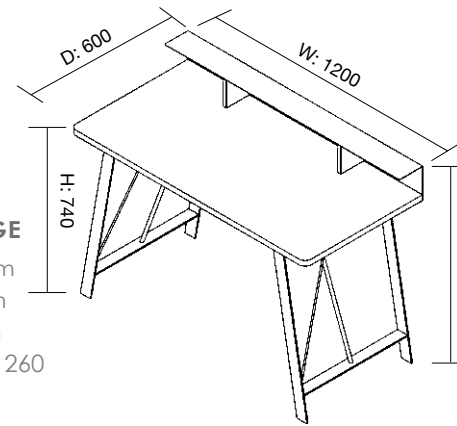

BATON ROUGE

Width: 1200mm
Depth: 600mm
Height: 752mm
Code: FIHBAT1260