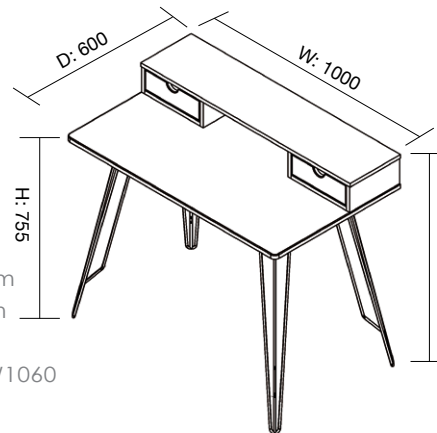

## MAISON RANGE DIMENSION DRAWINGS

#### BATON ROUGE

Width: 1200mm  
Depth: 600mm  
Height: 752mm  
Code: FIHBAT1260

#### MINNEAPOLIS

Width: 1300mm  
Depth: 700mm  
Height: 750mm  
Code: FIHMIN1370

#### NEWPORT

Width: 1000mm  
Depth: 600mm  
Height: 875mm  
Code: FIHNEW1060