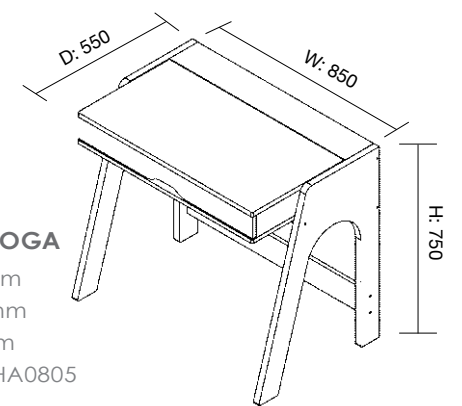

CHATTANOOGA

Width: 850mm
Depth: 550mm
Height: 750mm
Code: FIHCHA0805