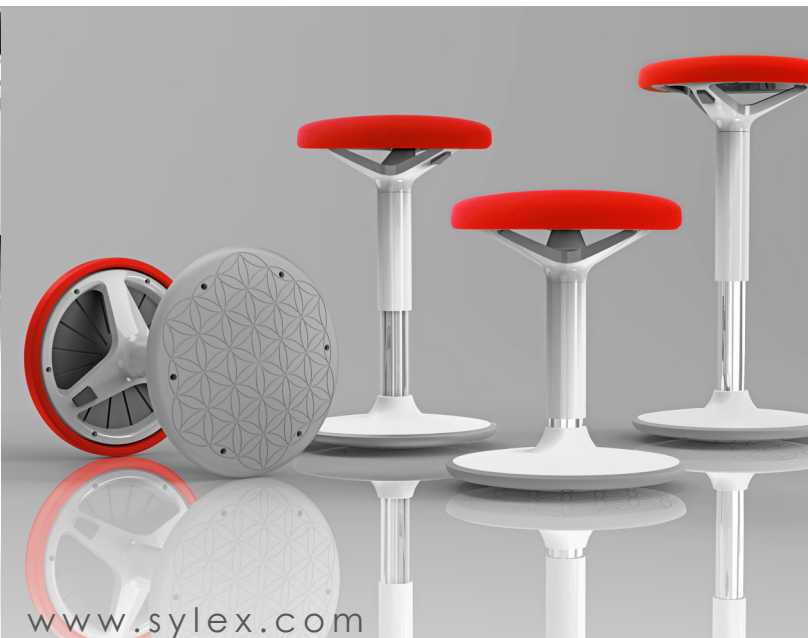

FANGLE STOOL

Revive your office space with these stylish, height-adjustable Fangle Stools. The minimalistic, clean design complements any office aesthetic, adding a sophisticated sentiment to your workspace. With its modern design and red accent seat, this visually entertaining stool adds a pop of colour, giving your office personality and charisma.

It's timeless style means it will continue to be a feature in your office, well into the future.

Now available on castors, the Fangle Stool adds practicality and function into your workspace to support a creative and collaborative environment.

It fits a huge range of students and just about any application:

- Classrooms
- Libraries
- Study groups
- Open spaces
- Collaborative learning
- Behind a desk or on its own

Measurements:

Heights Available: 620 - 710 mm
(Height Adjustable)

Width: 330mm round,
soft fabric covered seat pad

SYLEX
ergonomics

FANGLE STOOL

NSW

A | 4-6 Bentley Street,
Wetherill Park,
NSW 2164
P | 02 9756 4988
F | 02 9756 4991
E | info@sylex.com

VIC

A | 3/152-154
Bangholme Road,
Dandenong South
P | 03 9587 8628
F | 03 9587 8691
E | vic2sales@sylex.com