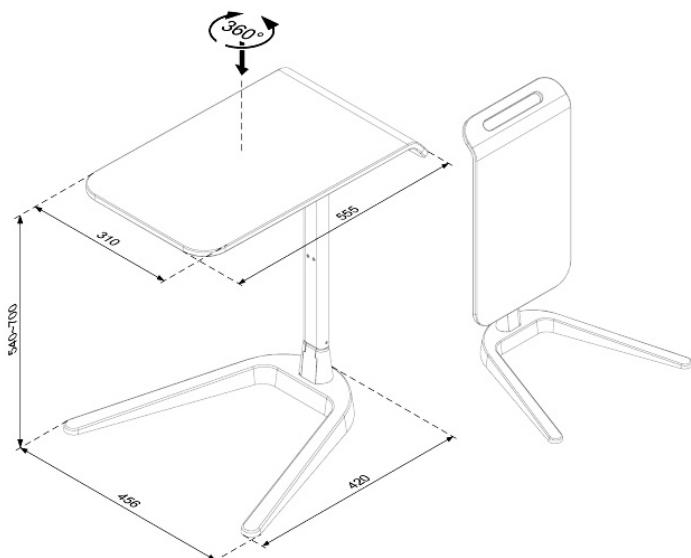

Reykjavik

Designed for your home office, the Reykjavik Compact Folding table features a 360° rotatable top that transforms any room in your home into an effective ergonomic workspace for occasional laptop use.

Featuring height adjustability, the Reykjavik meets you where you are. Whether you're standing in the living room, or sitting on the lounge, this handy and lightweight unit can be easily adjusted to suit your height requirements.

Reykjavik

With a sleek and modern style, the Reykjavik effortlessly creates a modern workspace, without compromising the aesthetics of your living environment. When not in use, the Reykjavik simply folds away into a slim, compact unit that can be easily transported and stored away to ensure you can maintain a healthy work-life balance.