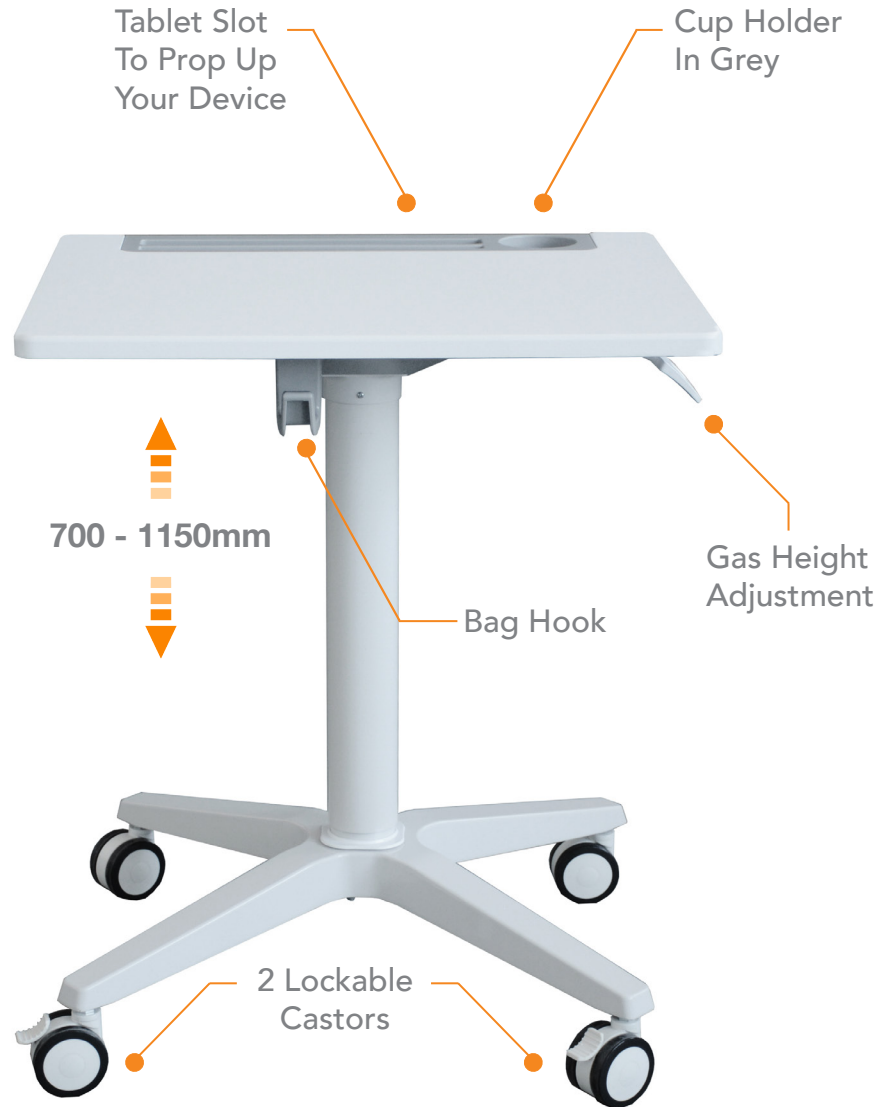

### Measurements

**Top size:** 650mm W x 550mm D

**Height Range:** 700mm to 1150mm

**Height Adjustment:** Gas Lift

**Base:** 4 star with 2 lockable castors

**Finish:** White & Black base, frame & top

With an aesthetically clean line design the Oslo is an ideal way to create a flexible work space. It combines comfort and function making the desk suitable for multiple users, functions, environments and activities. The Oslo mobile desk is light in weight, with a pneumatic height adjustable system that is quickly released and secured with a single lever allowing the user to easily change postures from sit to stand. The easy glide castors located at the base permit a smooth movement between areas and rooms.

#### Features:

- Sit to Stand Adjustability
- Easy gas height adjustment
- Twin wheel castors lockable
- Rounded edges for user comfort
- Tablet slot to prop up your device
- A bag hook
- Cup holder in grey
- Great value for money
- 10 Year warranty