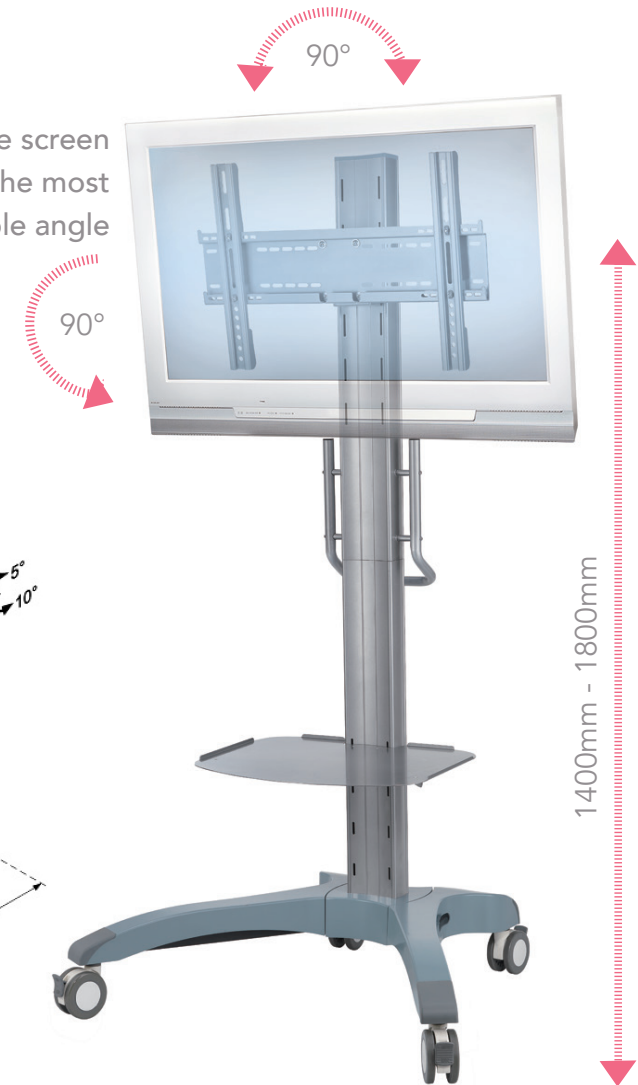

# FEVERPITCH STAND

## Ultra Mobile TV Cart

**80 KG**  
Weight Capacity

Adjust the screen to the most comfortable angle

Get the message across with the Ultra Mobile TV Cart. Mounted on a 4-point castor base, this mobile monitor stand is designed to help you quickly and easily set up a digital display anywhere, anytime.

Featuring multiple adjustability points, this monitor stand can hold most monitor screens to clearly display policies, instructions, promotions or other important notices. With a classic design and integrated cable management, this monitor stand is ideal for any environment including offices, schools, clubs and retail stores to display signs without distractions.