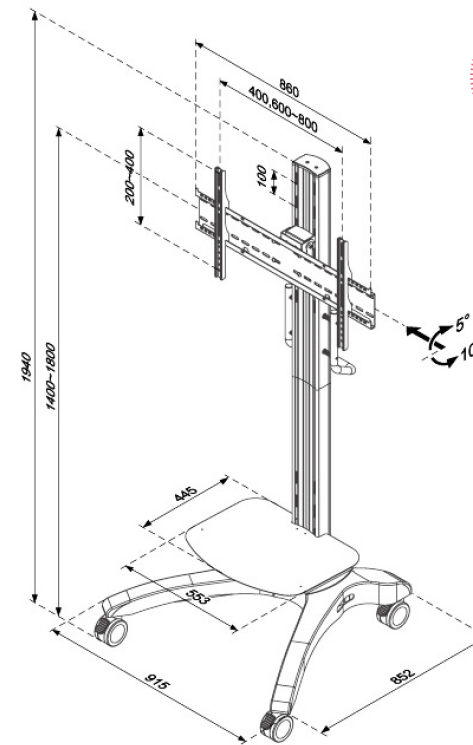

## Ultra Mobile TV Cart

**80 KG**  
Weight Capacity

Adjust the screen to the most comfortable angle

Get the message across with the Ultra Mobile TV Cart. Mounted on a 4-point castor base, this mobile monitor stand is designed to help you quickly and easily set up a digital display anywhere, anytime.

Featuring multiple adjustability points, this monitor stand can hold most monitor screens to clearly display policies, instructions, promotions or other important notices. With a classic design and integrated cable management, this monitor stand is ideal for any environment including offices, schools, clubs and retail stores to display signs without distractions.