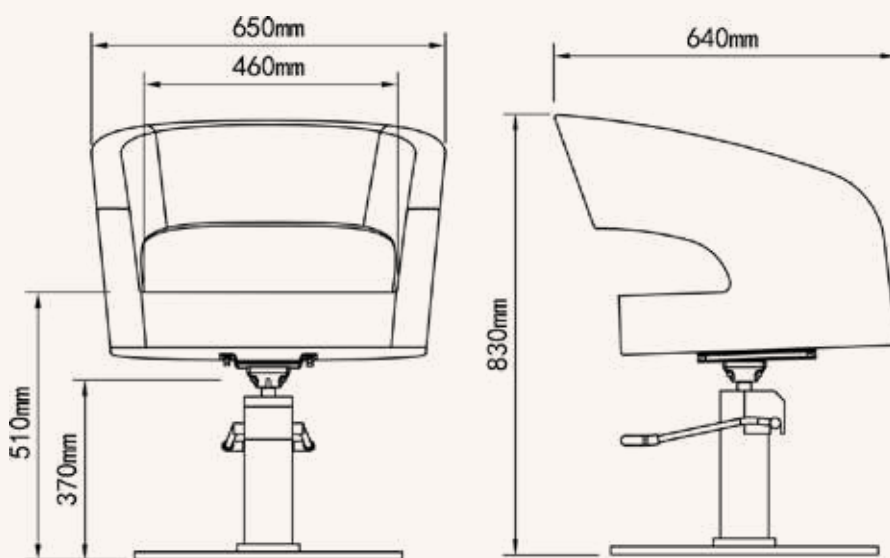

CONFIGURATION & SIZES

GEORGIA STYLING CHAIR MEASUREMENT