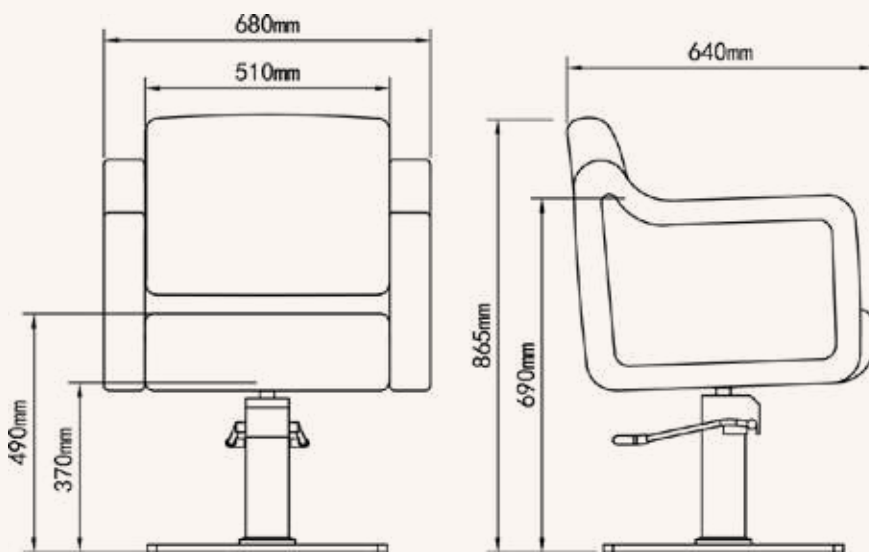

CONFIGURATION & SIZES

ICON STYLING CHAIR MEASUREMENT