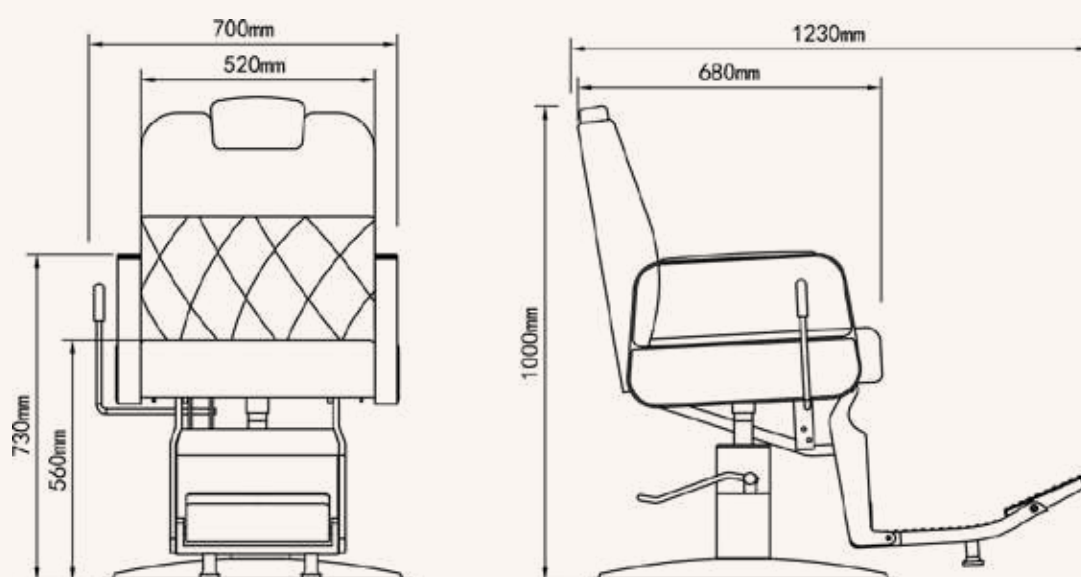

CONFIGURATION & SIZES

PABLO BARBER CHAIR MEASUREMENT