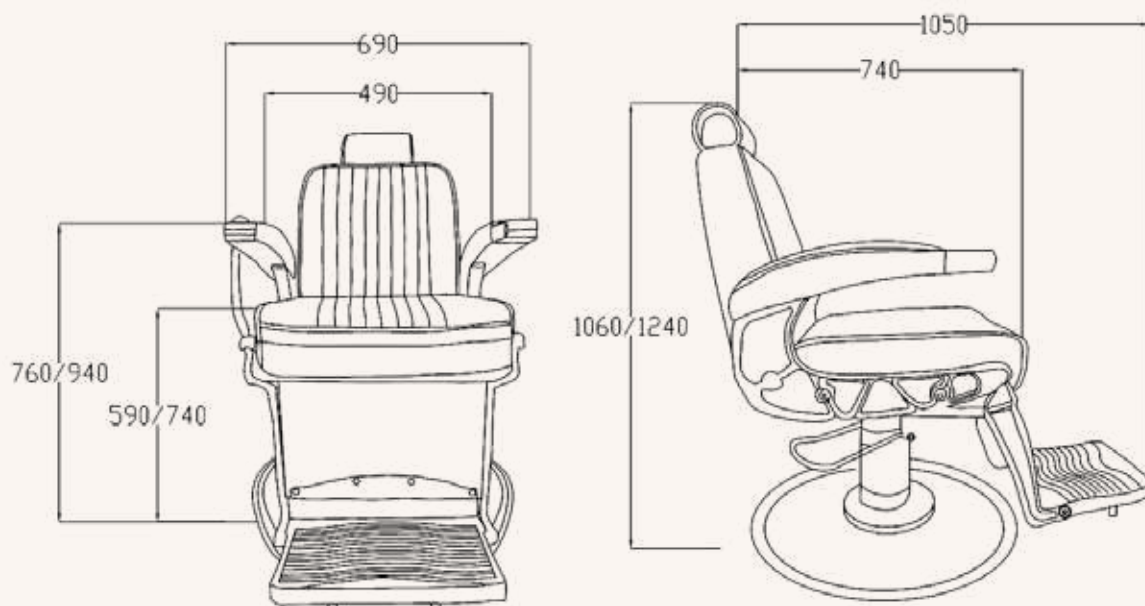

CONFIGURATION & SIZES

ICON BARBER CHAIR MEASUREMENT