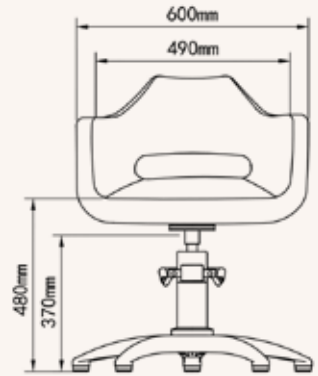

## CONFIGURATION & SIZES

5 DIFFERENT BASE OPTIONS

Round Base Flat/Black

Square Base Flat/Steel

Round Base Flat/Steel

5 Star Base Alloy

5 Star Base Black

BECCA - 5 STAR BASE SIZE

### MEASUREMENTS:

- 155 L x 90 W

## MEASUREMENTS:

- 130 L x 93 diameter/deep