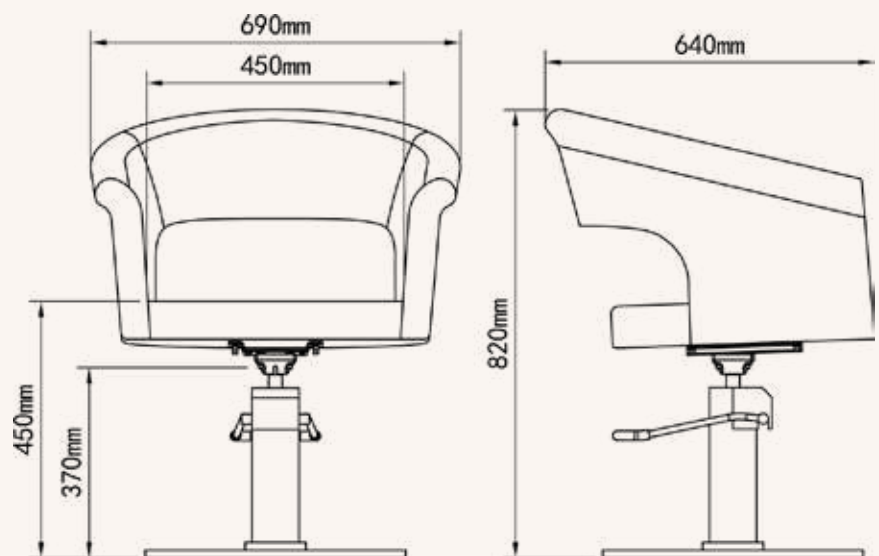

## CONFIGURATION & SIZES

2 DIFFERENT BASE OPTIONS

Square Base Flat/Steel

5 Star Base Alloy

CHLOE STYLING CHAIR MEASUREMENT