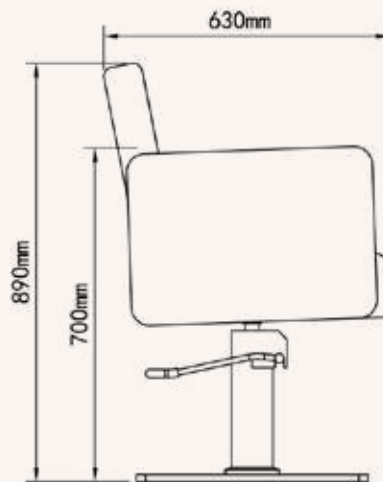

CONFIGURATION & SIZES

Square Base Flat/Steel