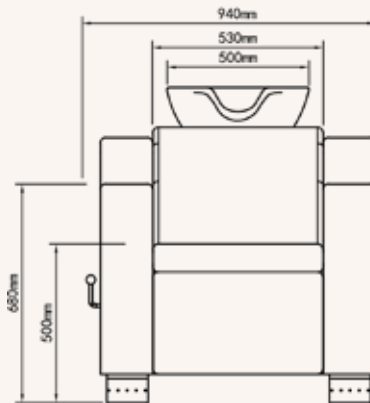

FLICK MIXER SET SELECTION

ICON SHAMPOO UNIT MEASUREMENT