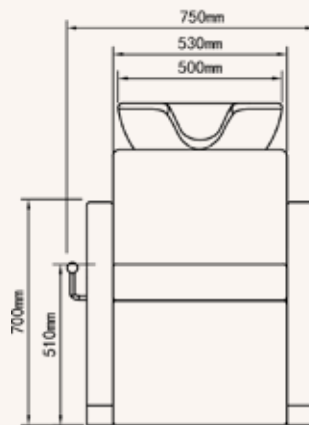

FLICK MIXER SET SELECTION

GAMMA SHAMPOO UNIT MEASUREMENT