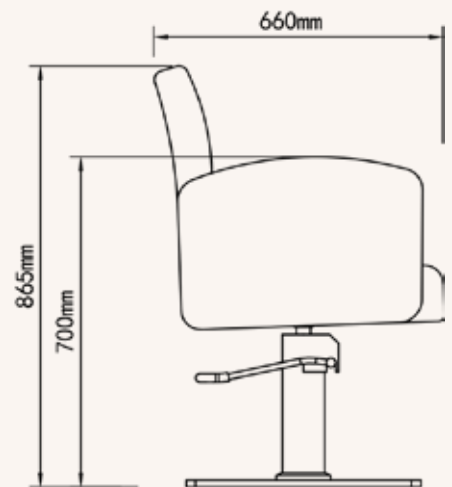

## CONFIGURATION & SIZES

2 DIFFERENT BASE OPTIONS

Square Base Flat/Steel

Round Base Flat/Steel

AMBIENCE STYLING CHAIR MEASUREMENT

# GAMMA STYLING CHAIR

Height adjustable hydraulic lift that is also lockable from spinning