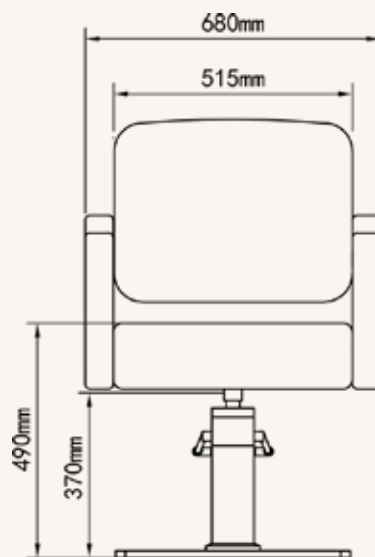

## CONFIGURATION & SIZES

2 DIFFERENT BASE OPTIONS

Square Base Flat/Steel

Round Base Flat/Steel

AMBIENCE STYLING CHAIR MEASUREMENT