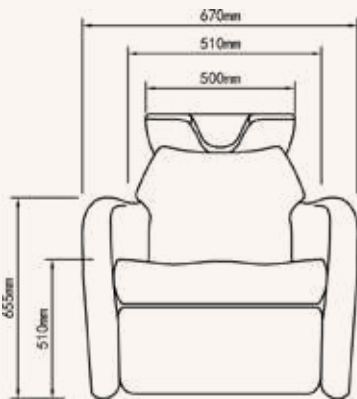

ATLANTIC SHAMPOO UNIT

ATLANTIC SHAMPOO UNIT MEASUREMENT