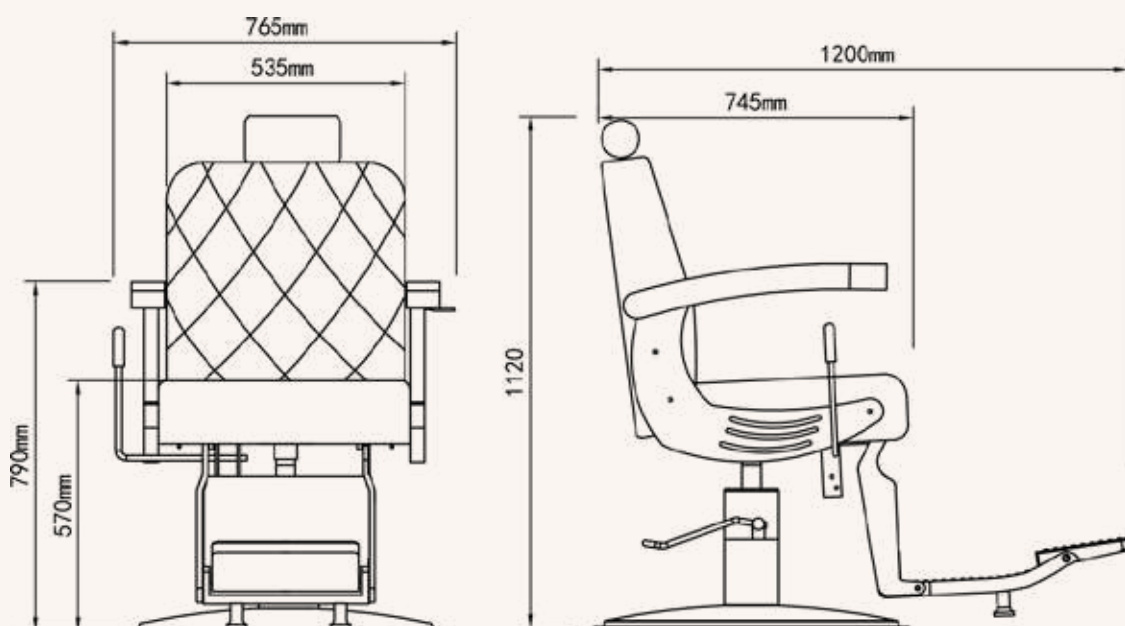

CONFIGURATION & SIZES

EDUARDO BARBER CHAIR MEASUREMENT