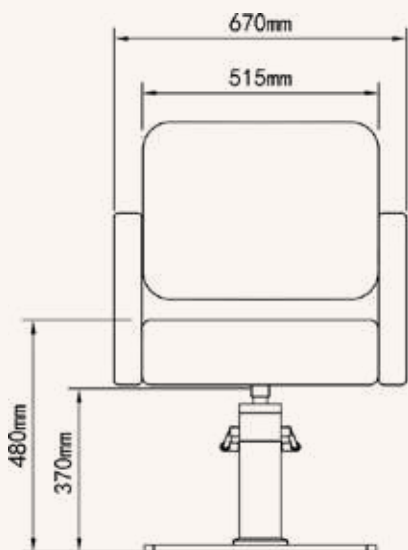

GAMMA STYLING CHAIR MEASUREMENT

CONFIGURATION & SIZES