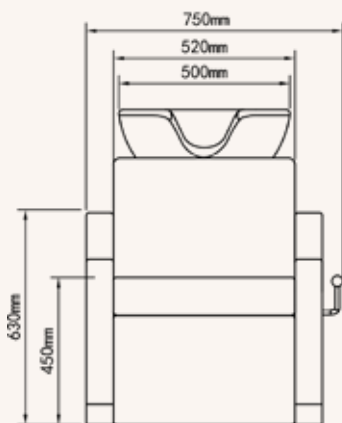

AMBIENCE SHAMPOO UNIT MEASUREMENT