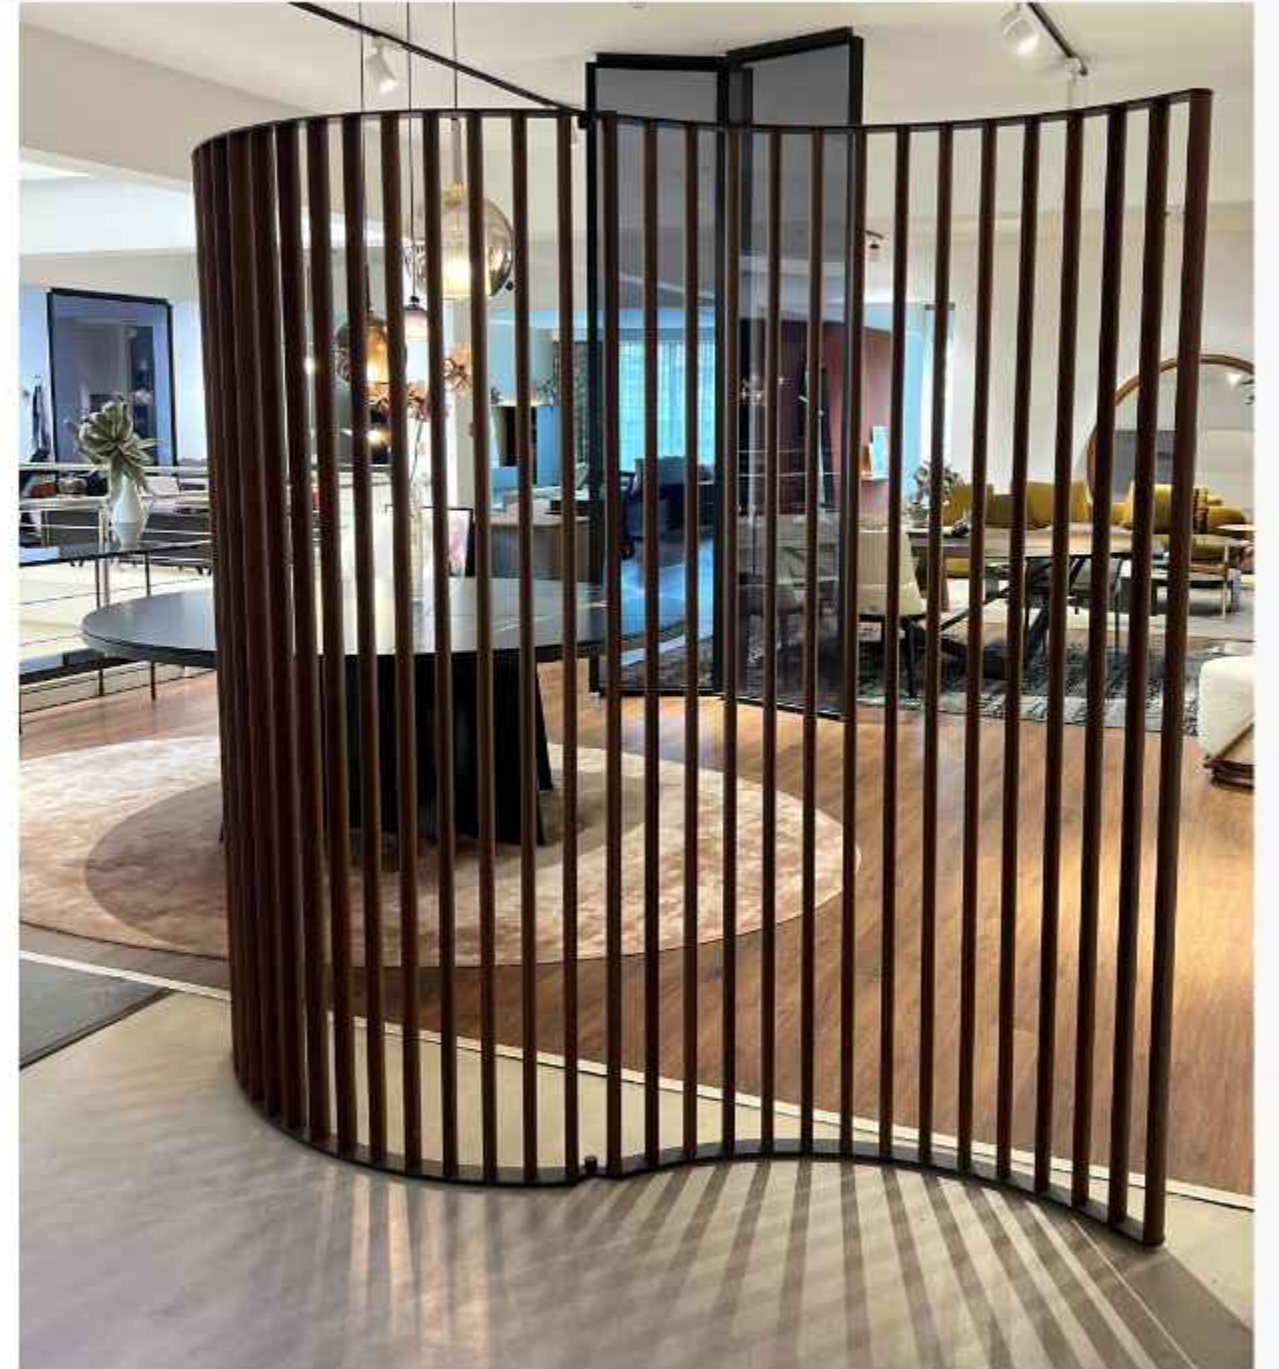

Offer price: € 3,300.00

Porada: **Jupiter 18 hook wall clothes hooks** sold in a set of 3, with wooden finish in Canaletto Walnut, brushed brass metal and smoked cast glass (Ø 24 x 10.5cm/ Ø18 x 10.5 cm) designed by Carlo Ballabio.

List Price: € 2,850.00

Offer price:

Porada: **Gamen room divider** with wooden finish in Canaletto Walnut and grey pewtwe metal (W 201 x D47.5 x 192 cm) designed by Tarcisio Colzani.

List Price: € 14,230.00