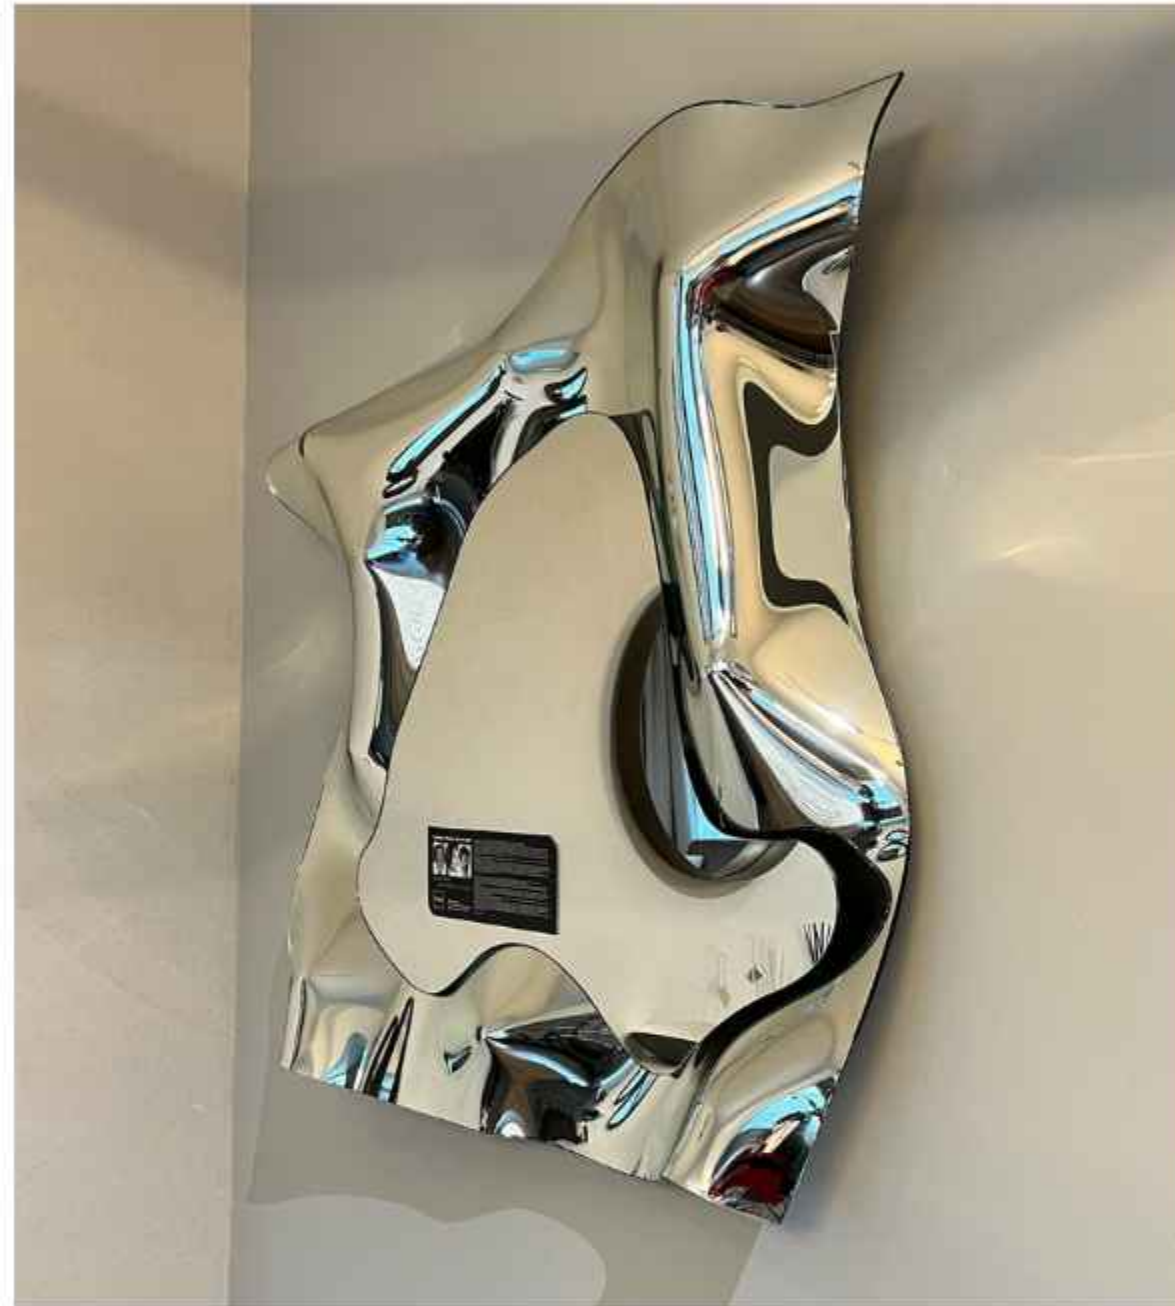

Fiam: **Christine Mirror** in silver (Dimensions in 110 x 110cm) ,
designed by Dante O. Benini, Luca Gonzo and Helidon Xhixha.

List Price: € 3,770.00

Offer price: € 2,060.00