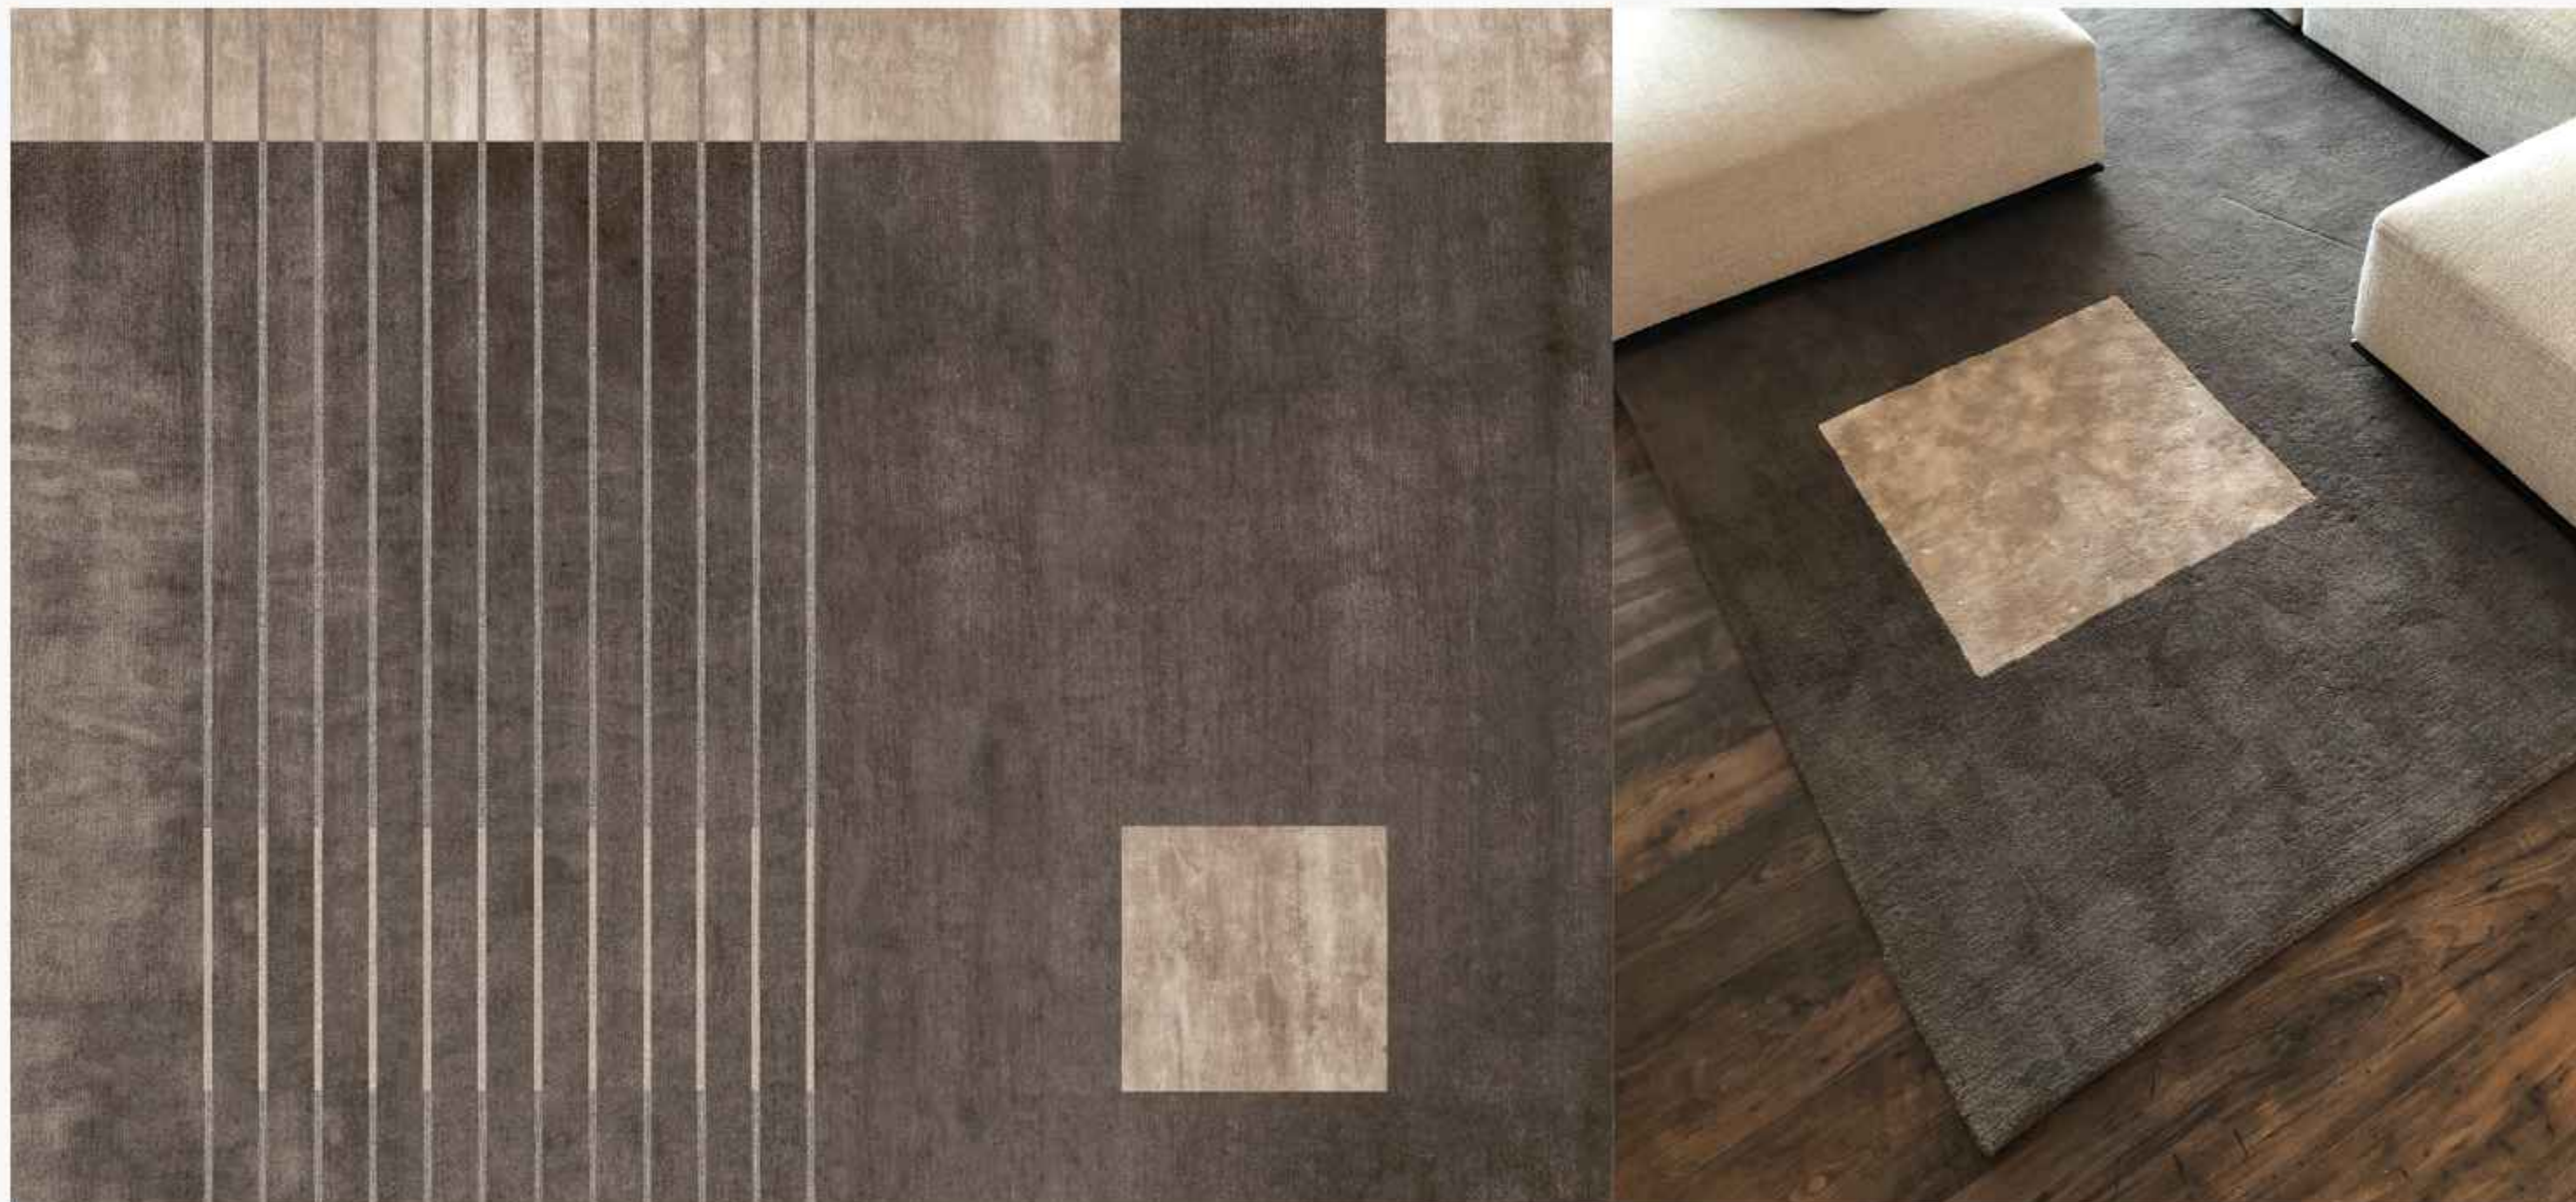

THE
DESIGN GALLERY

Poliform: **Frame Carpet** - Carbone, with dimensions in 3000 x 4000mm

List Price: € 11,800.00

Offer price: € 7,750.00

Poliform: **Tratto Carpet** - Tortora ,with dimensions in 3000 x 4000mm.