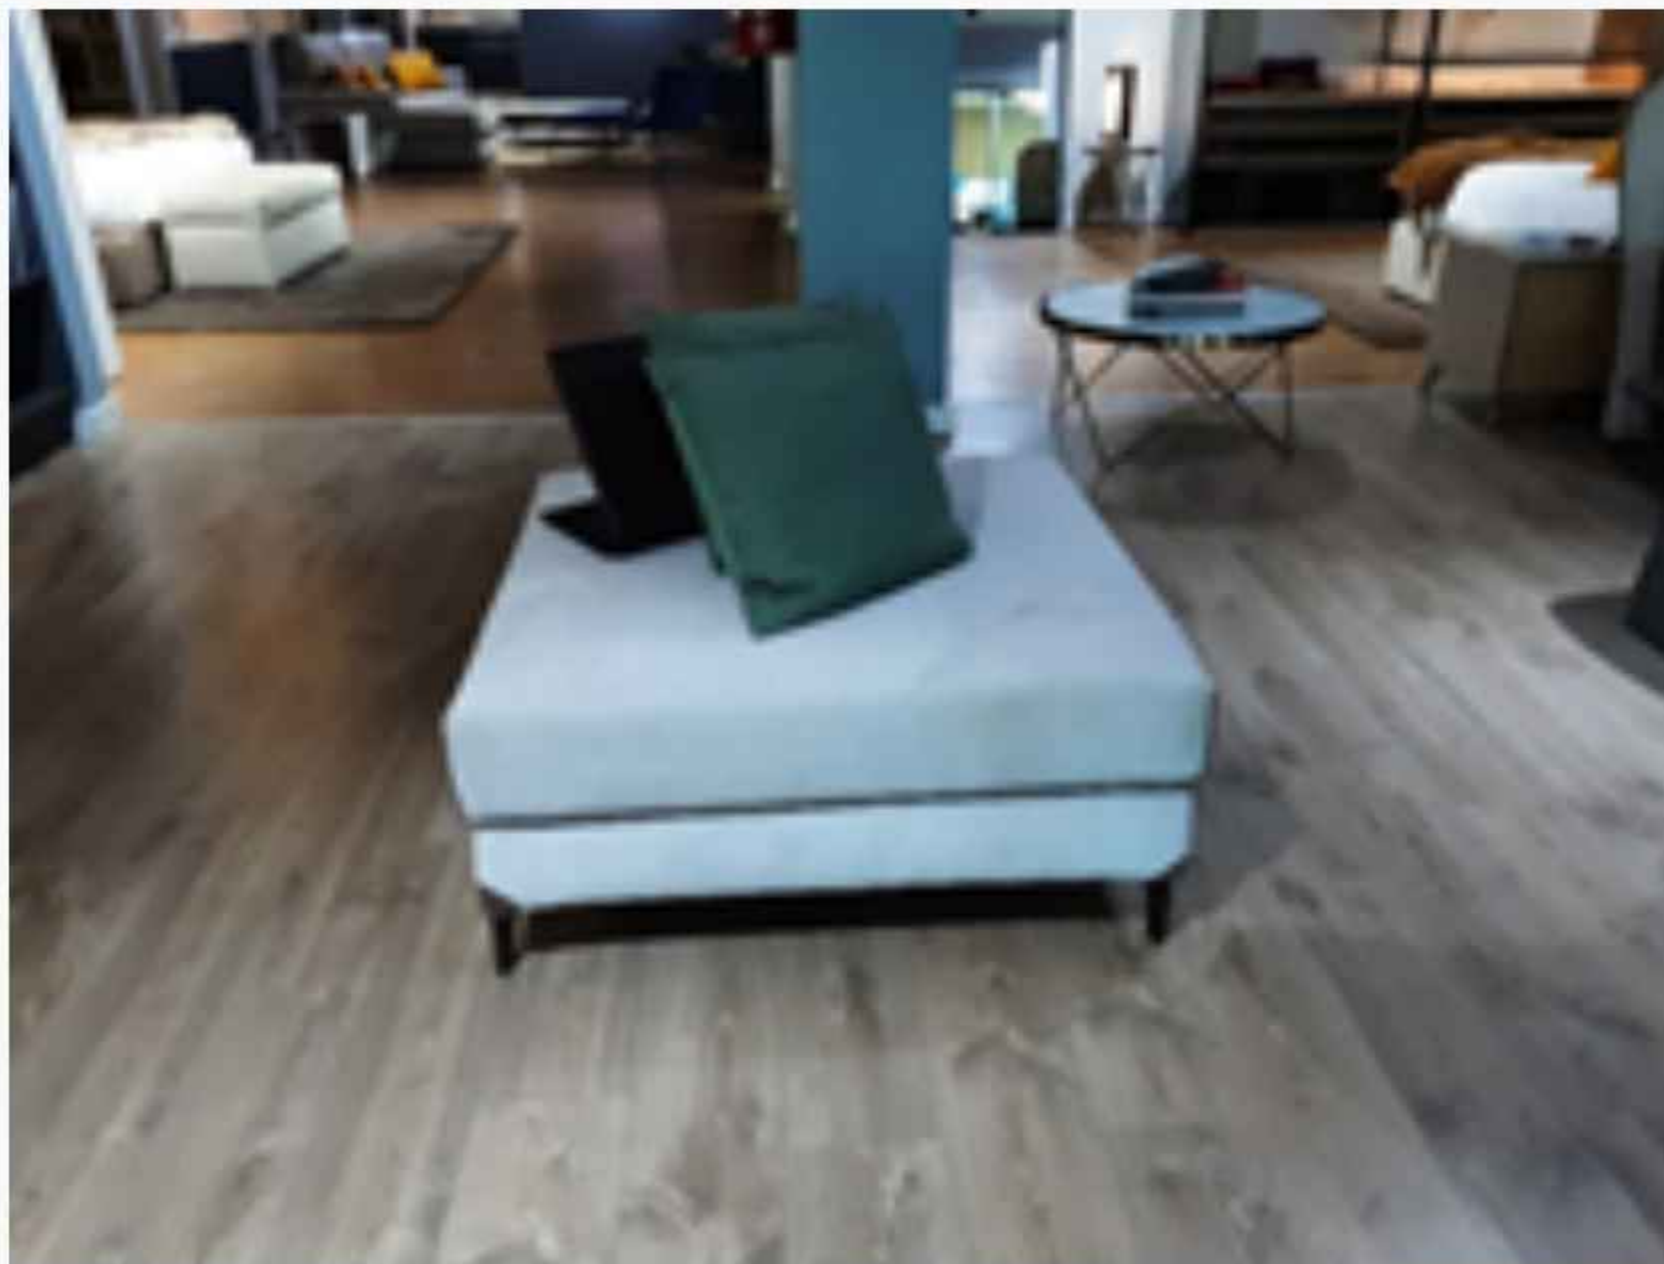

THE
DESIGN GALLERY

Felis: **Pouf** in dimensions of 100 cm x 100cm.

List Price: € 970.00

Offer price: € 585.00