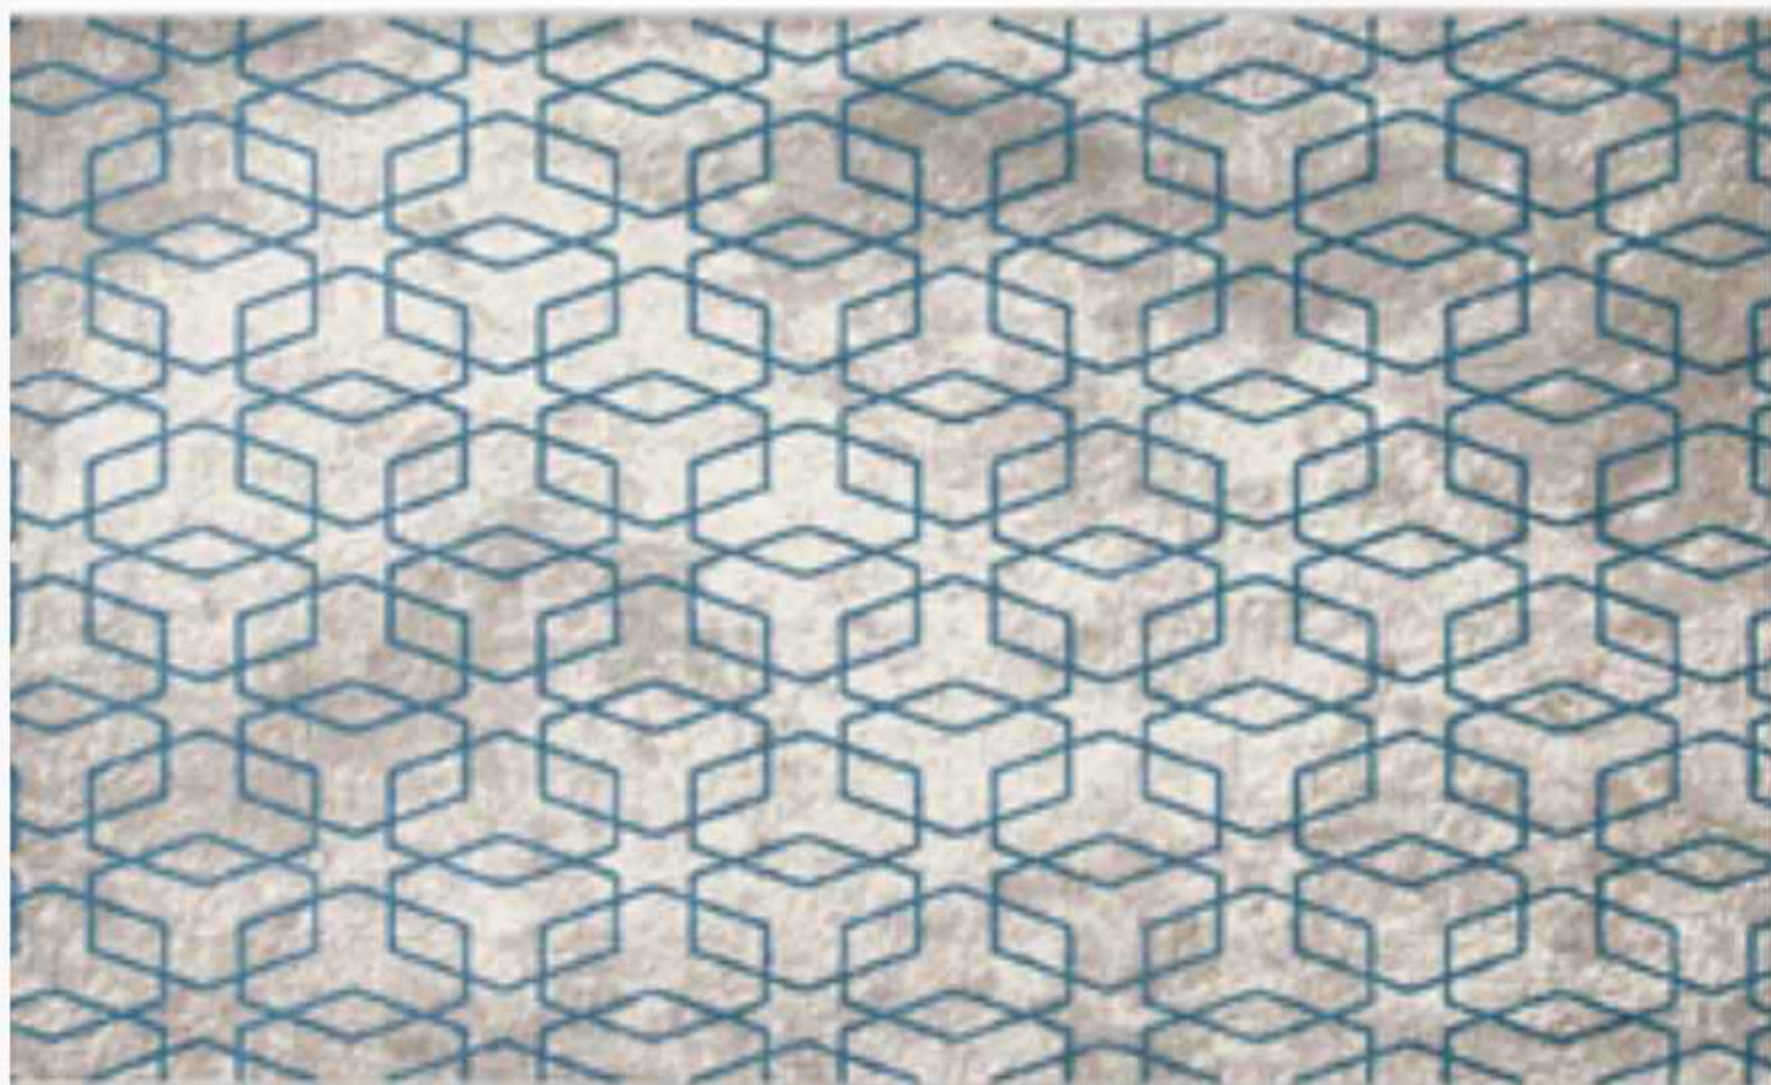

THE
DESIGN GALLERY

Colombini: **Algeria carpet**- with a shaved look, made from cotton, polypropylene, polyester and jutu (Dimensions 2000*2900-Thickness: 1.1cm)

List Price: € 350.00

Offer price: € 170.00