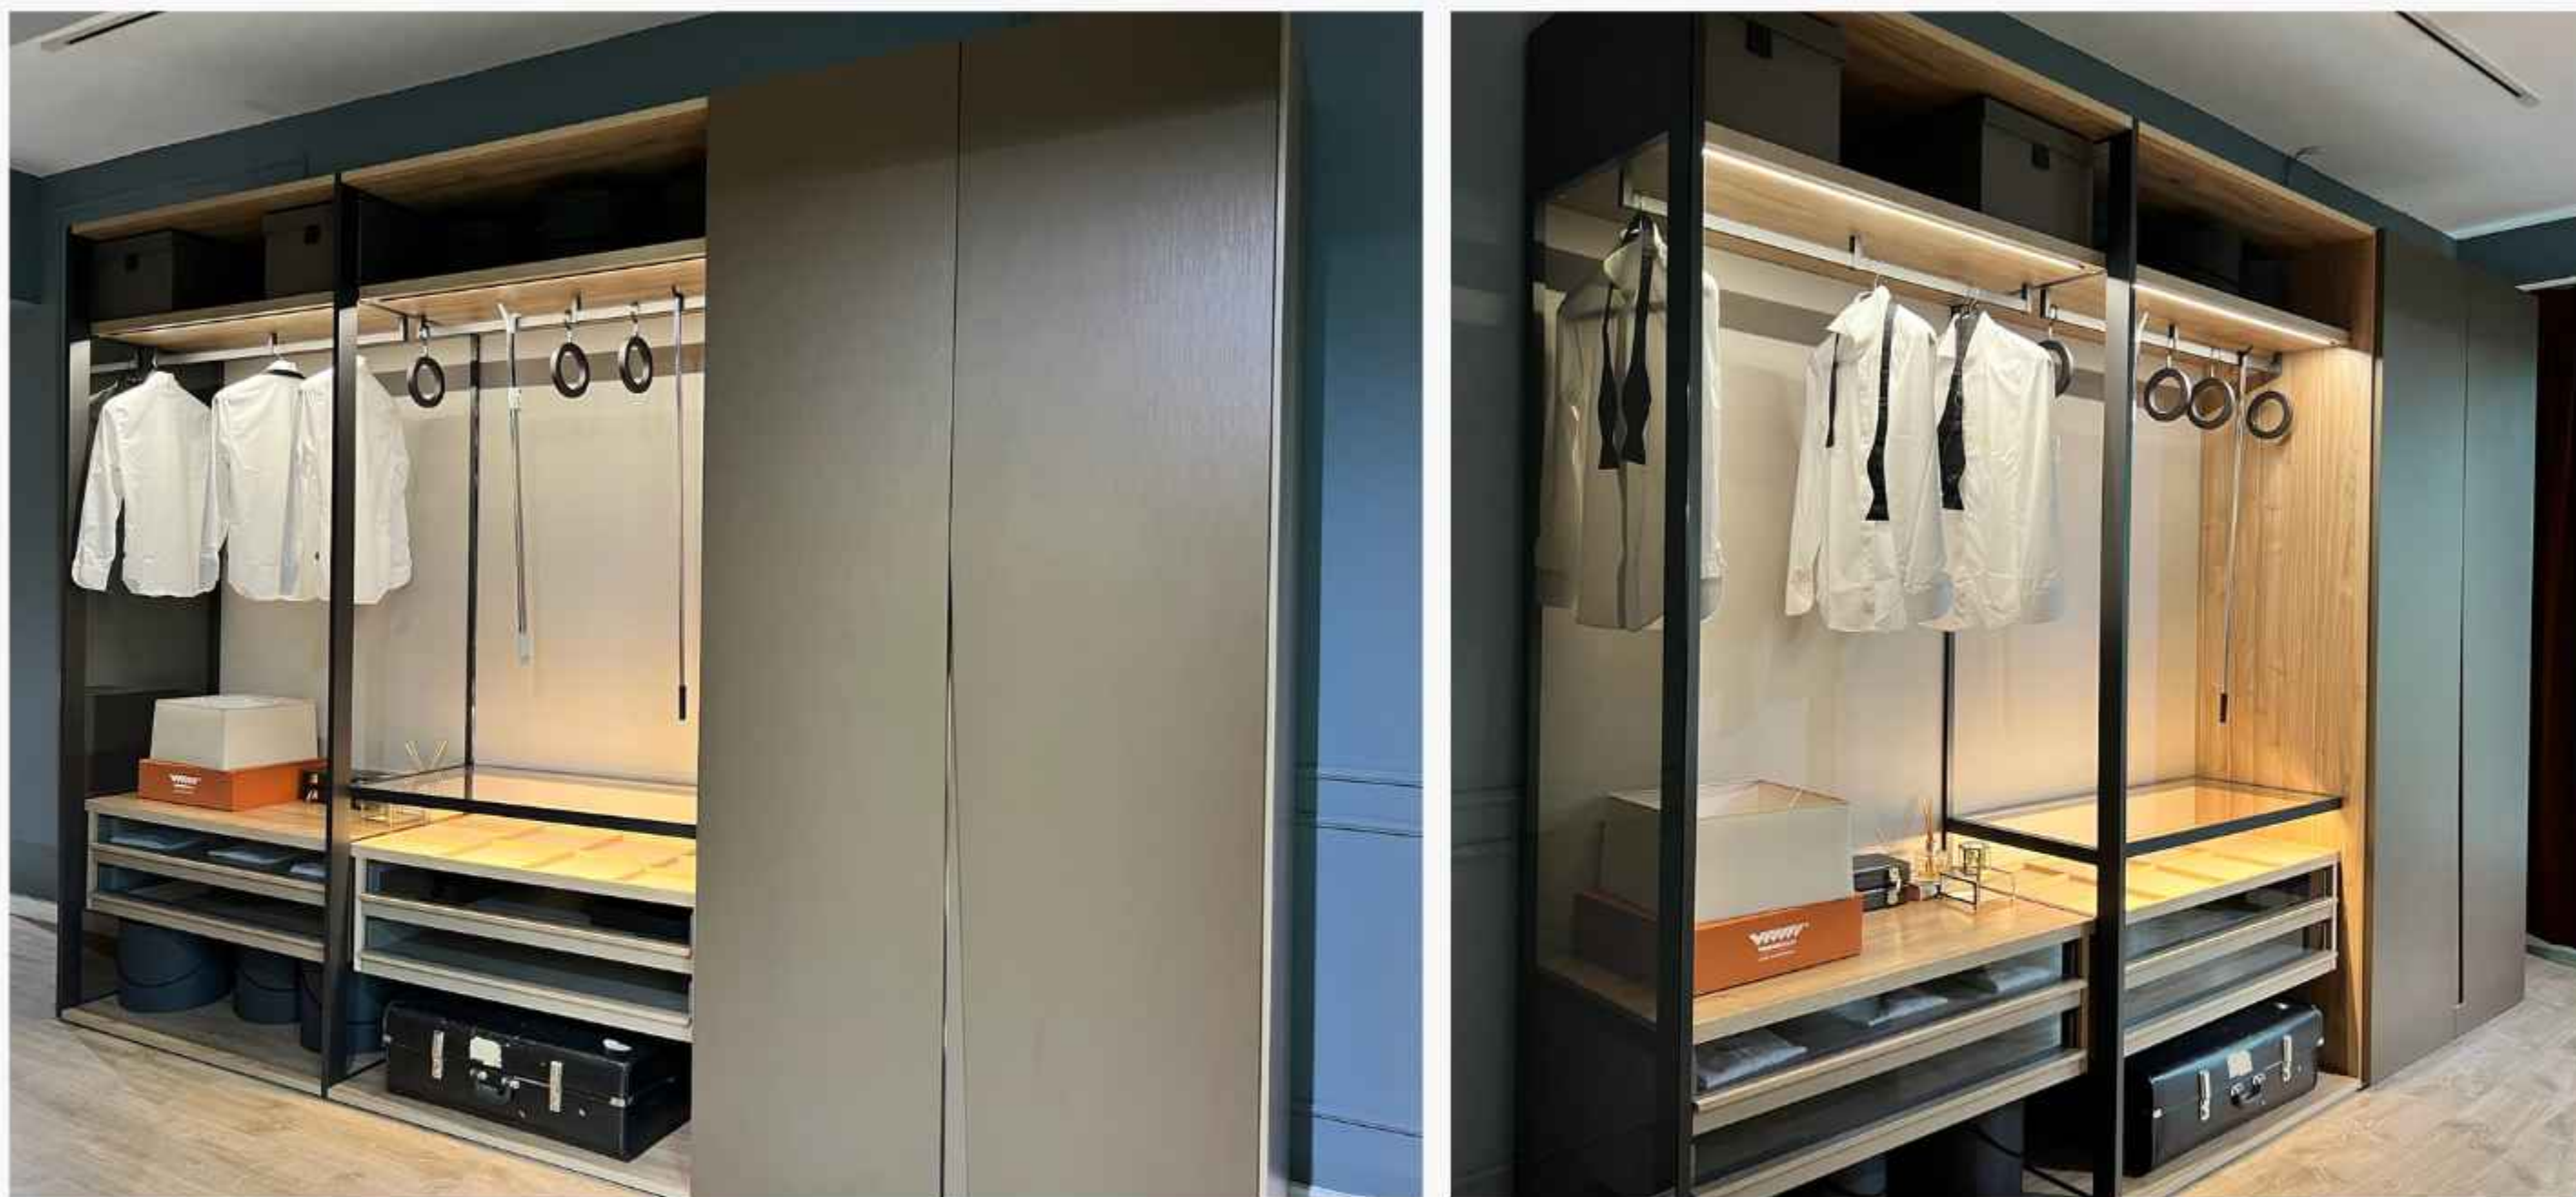

THE
DESIGN GALLERY

Colombini: **Vitaly Wardrobes** in Carcass-Noce Gold with a back panel in Leather Grey, clothes rail, shoe rack and frames in Carbon Grey and drawers in Leather Grey.

List Price: € 11,750.00

Offer price: € 6,700.00