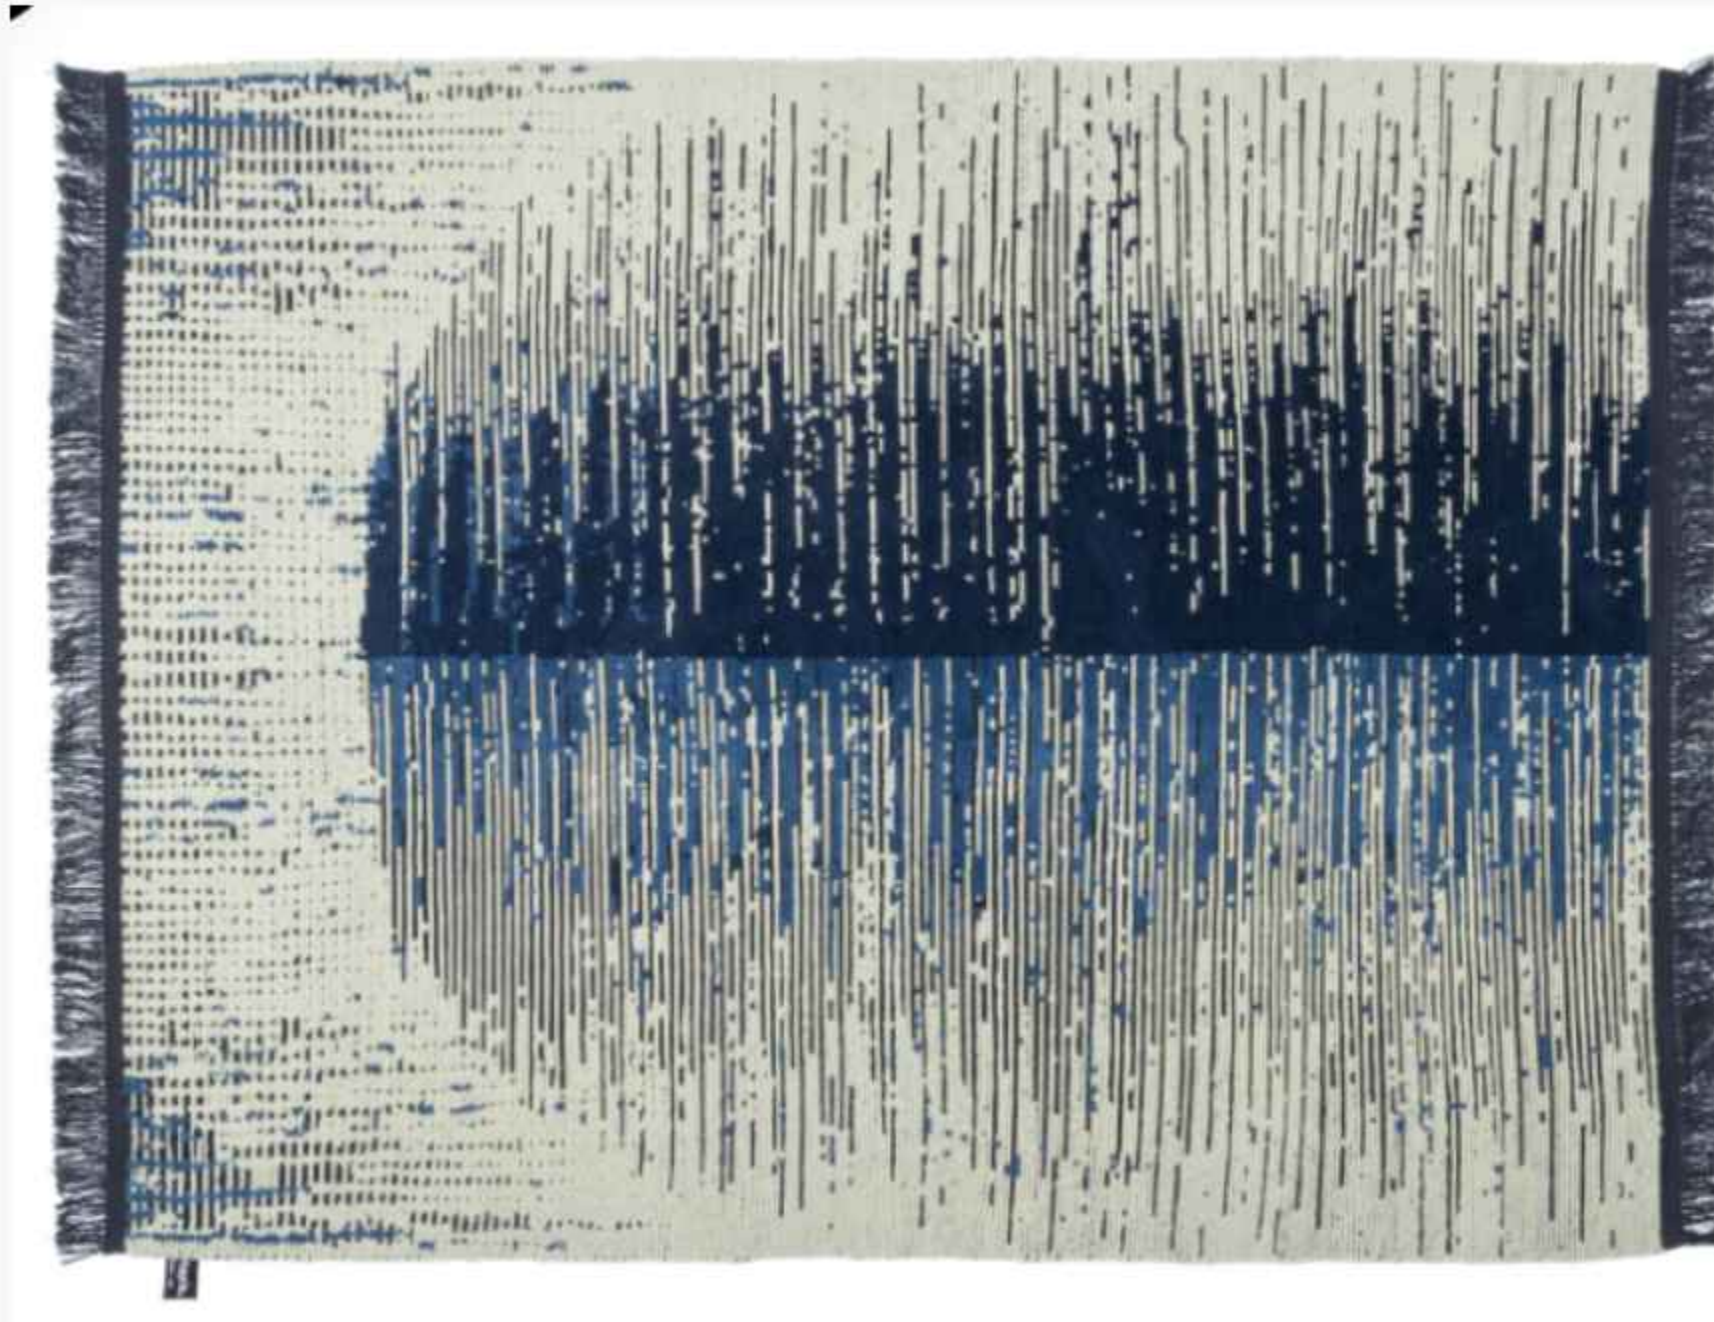

CC Tapis: **New Japan Carpet** (2300 x 3000mm) in Himalayan wool
designed by Chiara Andreatti

List Price: € 6,100.00

Offer price: € 4500.00