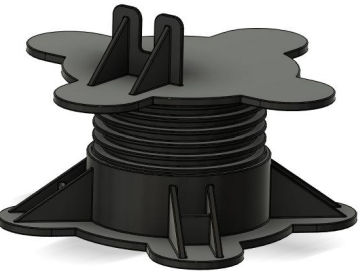

**Gripsure Accoya**  
 22x142 Accoya  
 Accoya timber, acetylated radiata pine  
 Smooth profile with two grey non-slip inserts  
 FSC certified sustainable timber

**Standards**  
 Class 1 durability against BS EN 350:2016  
 PTV of 85 against UKSRG guidelines using Stanley Pendulum test BS 7976-1:2002+A1:2013  
 TDCA Deckmark Plus accredited

Adjustable plastic pedestals 35-55mm base unit. Compatible with 20 and 40mm height adjusters to achieve heights of up to 295mm. Pedestals can be adjusted for use on surfaces which have varying heights to create a level deck / deck with slight fall for drainage.