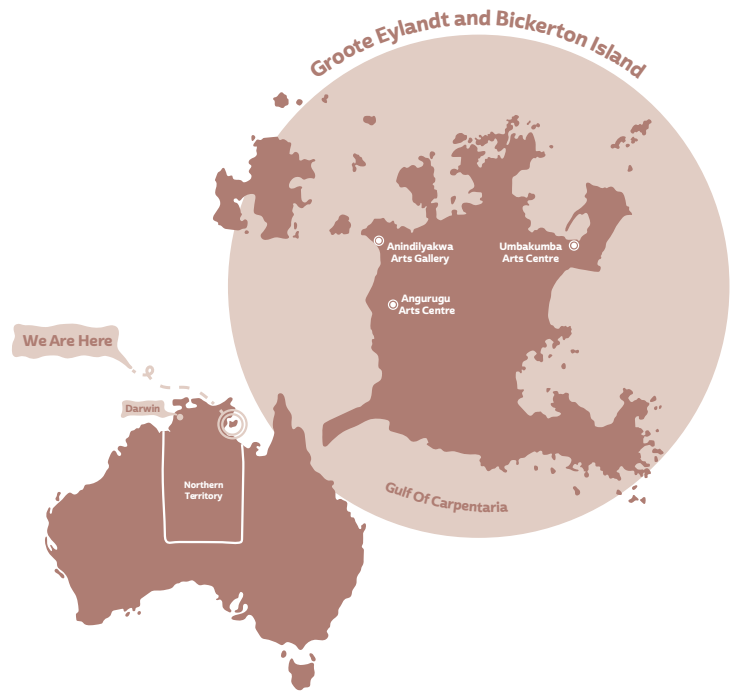

Anindilyakwa
Land Council

Anindilyakwa Arts Wholesale Enquiry Form

Thank you for your interest in becoming a wholesaler of Anindilyakwa Arts.

ABOUT US:

Anindilyakwa Arts is a thriving hub of creativity located on the Groote Eylandt Archipelago in the Gulf of Carpentaria in the Northern Territory. The Warnamamalya-led creative program encourages revitalisation of traditional creative practices, in addition to contemporary art disciplines that span fibre, paper and wood mediums.

Our artists specialise in a variety of traditional and contemporary indigenous creative practices. The Men focus on bark paintings, carvings, yiraka (digeridoo's) and screen prints. While the Women produce a variety of pandanus and ghost net weavings, prints, jewellery and bush dyed silks.

I AM A MEMBER OF THE INDIGENOUS ART CODE : ☐

COMPANY NAME:

CUSTOMER:

CONTACT:

ADDRESS:

PHONE:

EMAIL:

PRODUCT INTEREST:

Please complete the form and send to arts@alcnt.com.au. Please reach out to us with any questions on +61 439 374 476

@anindilyakwa_arts
 anindilyakwaarts

www.anindilyakwaarts.com.au