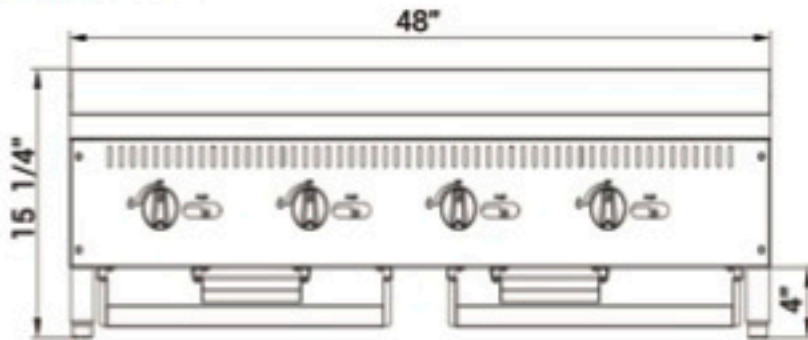

GRIDDLE

TCGM48

Waste Tray

Oil Tray

PRODUCT DESCRIPTION

- ✦ Stainless steel exterior and interior.
- 🔥 30,000 BTU Burners per 12" section with standby pilots.
- 🕒 Independent manual controls every 12".
- 🍳 Heavy duty 3/4" thick polished steel griddle plate.
- 🔧 Each griddle is shipped with Standard Natural Gas, LP conversion kit.
- 📏 Adjustable, stainless steel legs standard.
- 🌀 Full length seamless drip pan, easy to remove and clean.

HIGH QUALITY STAINLESS STEEL & ROBUST DESIGN

* All measures are presented in Inches

GRIDDLE MODEL

TCGM48

DIMENSION

Width Depth Height

48 in 30 in 15 1/4 in

DETAILS & SPECIFICATIONS

GRIDDLE TCGM48

Front View

GAS SOURCE	NG/Propane
WORK AREA	47.86" x 20.50"
BURNER	4 count
SINGLE BURNER	30000 BTU/H
COMBINED	120000 BTU/H
GAS PRESSURE	NG: 4 "WC Propane: 10 "WC
NOZZEL	NG: 37# Propane: 51#
CONTAINER FITMENT	115

Top View

Side View

Model	Packaging Dimensions (inches)			Net Weight (lbs)	Ship Weight (lbs)
	W	D	H		
TCGM48	50 1/4"	32 5/8"	20 1/2"	326.28	365.97