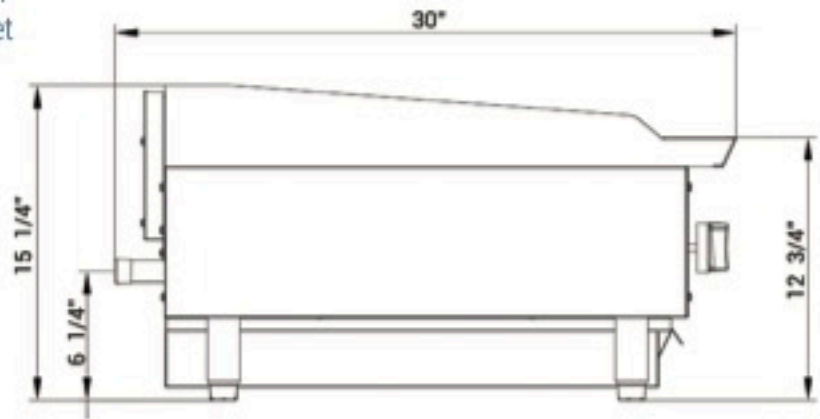

GRIDDLE

TCGM48

Waste Tray

Oil Tray

PRODUCT DESCRIPTION

- ✦ Stainless steel exterior and interior.
- 🔥 30,000 BTU Burners per 12" section with standby pilots.
- 🕒 Independent manual controls every 12".
- 🍳 Heavy duty 3/4" thick polished steel griddle plate.
- 🔧 Each griddle is shipped with Standard Natural Gas, LP conversion kit.
- 📏 Adjustable, stainless steel legs standard.
- 🌀 Full length seamless drip pan, easy to remove and clean.

HIGH QUALITY STAINLESS STEEL & ROBUST DESIGN

* All measures are presented in Inches

GRIDDLE MODEL

TCGM48

DIMENSION

Width Depth Height

48 in 30 in 15 1/4 in

DETAILS & SPECIFICATIONS

GRIDDLE TCGM48

Front View

GAS SOURCE	NG/Propane
WORK AREA	47.86" x 20.50"
BURNER	4 count
SINGLE BURNER	30000 BTU/H
COMBINED	120000 BTU/H
GAS PRESSURE	NG: 4 "WC Propane: 10 "WC
NOZZEL	NG: 37# Propane: 51#
CONTAINER FITMENT	115

Top View

Side View

Model	Packaging Dimensions (inches)			Net Weight (lbs)	Ship Weight (lbs)
	W	D	H		
TCGM48	50 1/4"	32 5/8"	20 1/2"	326.28	365.97