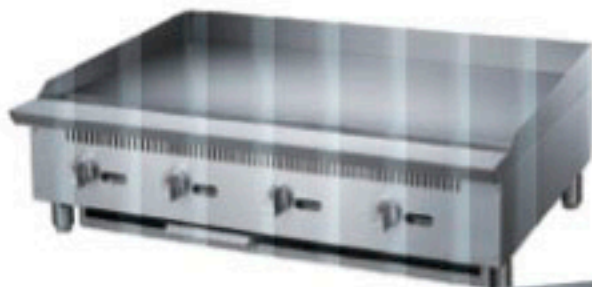

GRIDDLE

TCGM48

Waste Tray

Oil Tray

PRODUCT DESCRIPTION

- ✦ Stainless steel exterior and interior.
- 🔥 30,000 BTU Burners per 12" section with standby pilots.
- 🕒 Independent manual controls every 12".
- 🍳 Heavy duty 3/4" thick polished steel griddle plate.
- 🔧 Each griddle is shipped with Standard Natural Gas, LP conversion kit.
- 📏 Adjustable, stainless steel legs standard.
- 🌀 Full length seamless drip pan, easy to remove and clean.

HIGH QUALITY STAINLESS STEEL & ROBUST DESIGN

* All measures are presented in Inches

GRIDDLE MODEL

TCGM48

DIMENSION

Width Depth Height

48 in 30 in 15 1/4 in

DETAILS & SPECIFICATIONS

GRIDDLE TCGM48

Front View

GAS SOURCE	NG/Propane
WORK AREA	47.86" x 20.50"
BURNER	4 count
SINGLE BURNER	30000 BTU/H
COMBINED	120000 BTU/H
GAS PRESSURE	NG: 4 "WC Propane: 10 "WC
NOZZEL	NG: 37# Propane: 51#
CONTAINER FITMENT	115