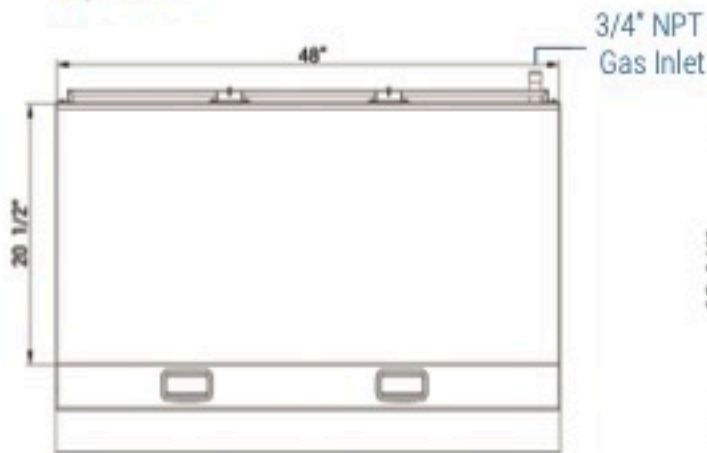

GRIDDLE

TCGM48

Waste Tray

Oil Tray

PRODUCT DESCRIPTION

- ✦ Stainless steel exterior and interior.
- 🔥 30,000 BTU Burners per 12" section with standby pilots.
- 🕒 Independent manual controls every 12".
- 🍳 Heavy duty 3/4" thick polished steel griddle plate.
- 🔧 Each griddle is shipped with Standard Natural Gas, LP conversion kit.
- 📏 Adjustable, stainless steel legs standard.
- 🌀 Full length seamless drip pan, easy to remove and clean.

HIGH QUALITY STAINLESS STEEL & ROBUST DESIGN

* All measures are presented in Inches

GRIDDLE MODEL

TCGM48

DIMENSION

Width Depth Height

48 in 30 in 15 1/4 in

DETAILS & SPECIFICATIONS

GRIDDLE TCGM48

Front View

GAS SOURCE	NG/Propane
WORK AREA	47.86" x 20.50"
BURNER	4 count
SINGLE BURNER	30000 BTU/H
COMBINED	120000 BTU/H
GAS PRESSURE	NG: 4 "WC Propane: 10 "WC
NOZZEL	NG: 37# Propane: 51#
CONTAINER FITMENT	115

Top View

Side View

Model	Packaging Dimensions (inches)			Net Weight (lbs)	Ship Weight (lbs)
	W	D	H		
TCGM48	50 1/4"	32 5/8"	20 1/2"	326.28	365.97