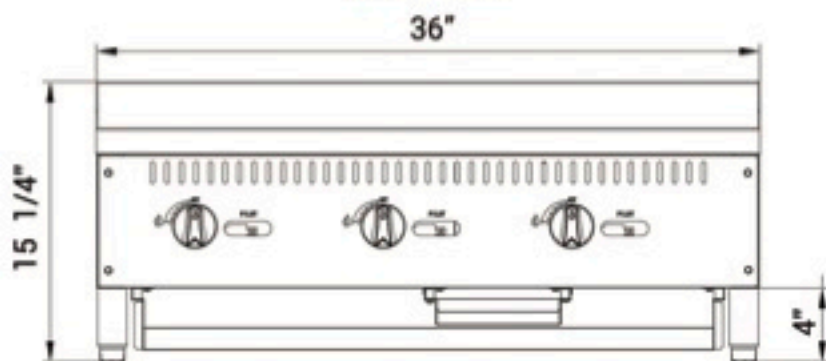

GRIDDLE

TCGM36

Waste Tray

Oil Tray

PRODUCT DESCRIPTION

- ✦ Stainless steel exterior and interior.
- 🔥 30,000 BTU Burners per 12" section with standby pilots.
- 🕒 Independent manual controls every 12".
- 🍳 Heavy duty 3/4" thick polished steel griddle plate.
- 🔧 Each griddle is shipped with Standard Natural Gas, LP conversion kit.
- 📏 Adjustable, stainless steel legs standard.
- 🧽 Full length seamless drip pan, easy to remove and clean.

HIGH QUALITY STAINLESS STEEL & ROBUST DESIGN

* All measures are presented in Inches

GRIDDLE MODEL

TCGM36

DIMENSION

Width	Depth	Height
-------	-------	--------

36 in	30 in	15 1/4 in
-------	-------	-----------

DETAILS & SPECIFICATIONS

GRIDDLE TCGM36

Front View

GAS SOURCE	NG/Propane
WORK AREA	35.86" x 20.50"
BURNER	3 count
SINGLE BURNER	30000 BTU/H
COMBINED	90000 BTU/H
GAS PRESSURE	NG: 4 "WC Propane: 10 "WC
NOZZEL	NG: 37# Propane: 51#
CONTAINER FITMENT	140

Top View

Side View

Model	Packaging Dimensions (inches)			Net Weight (lbs)	Ship Weight (lbs)
	W	D	H		
TCGM36	38 1/4"	32 5/8"	20 1/2"	244.71	275.5