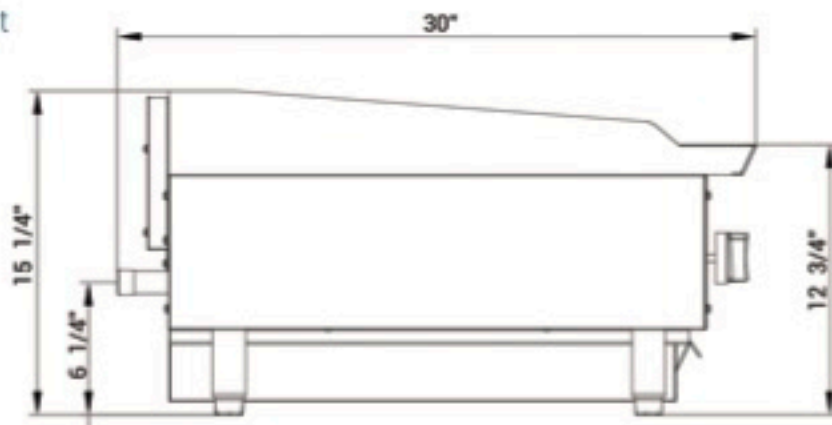

GRIDDLE

TCGM36

Waste Tray

Oil Tray

PRODUCT DESCRIPTION

- ✦ Stainless steel exterior and interior.
- 🔥 30,000 BTU Burners per 12" section with standby pilots.
- 🕒 Independent manual controls every 12".
- 🍳 Heavy duty 3/4" thick polished steel griddle plate.
- 🔧 Each griddle is shipped with Standard Natural Gas, LP conversion kit.
- 📏 Adjustable, stainless steel legs standard.
- 🧽 Full length seamless drip pan, easy to remove and clean.

HIGH QUALITY STAINLESS STEEL & ROBUST DESIGN

* All measures are presented in Inches

GRIDDLE MODEL

TCGM36

DIMENSION

Width	Depth	Height
-------	-------	--------

36 in	30 in	15 1/4 in
-------	-------	-----------

DETAILS & SPECIFICATIONS

GRIDDLE TCGM36

Front View

GAS SOURCE	NG/Propane
WORK AREA	35.86" x 20.50"
BURNER	3 count
SINGLE BURNER	30000 BTU/H
COMBINED	90000 BTU/H
GAS PRESSURE	NG: 4 "WC Propane: 10 "WC
NOZZEL	NG: 37# Propane: 51#
CONTAINER FITMENT	140

Top View

Side View

Model	Packaging Dimensions (inches)			Net Weight (lbs)	Ship Weight (lbs)
	W	D	H		
TCGM36	38 1/4"	32 5/8"	20 1/2"	244.71	275.5