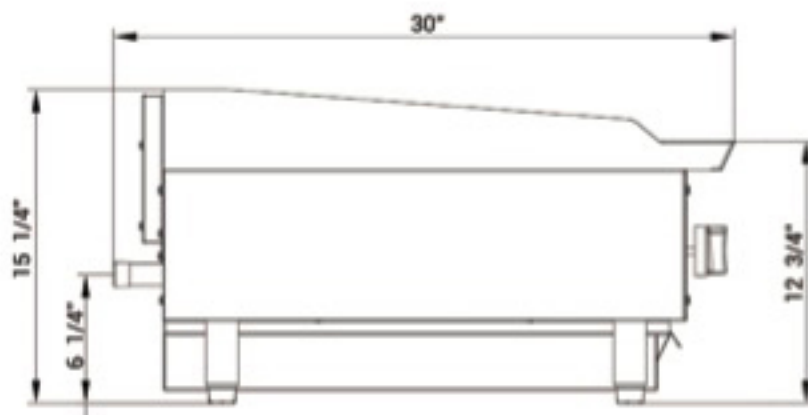

GRIDDLE

TCGM24

Waste Tray

Oil Tray

PRODUCT DESCRIPTION

- ✦ Stainless steel exterior and interior.
- 🔥 30,000 BTU Burners per 12" section with standby pilots.
- 🕒 Independent manual controls every 12".
- 🍳 Heavy duty 3/4" thick polished steel griddle plate.
- 🔧 Each griddle is shipped with Standard Natural Gas, LP conversion kit.
- 📏 Adjustable, stainless steel legs standard.
- 🧽 Full length seamless drip pan, easy to remove and clean.

HIGH QUALITY STAINLESS STEEL & ROBUST DESIGN

* All measures are presented in Inches

GRIDDLE
MODEL

DIMENSION

Width Depth Height

TCGM24

24 in

30 in

15 1/4 in

DETAILS & SPECIFICATIONS

GRIDDLES TCGM24

Front View

GAS SOURCE	NG/Propane
WORK AREA	23.86" x 20.50"
BURNER	2 count
SINGLE BURNER	30000 BTU/H
COMBINED	60000 BTU/H
GAS PRESSURE	NG: 4 "WC Propane: 10 "WC
NOZZEL	NG: 37# Propane: 51#
CONTAINER FITMENT	250

Top View

Side View

Model	Packaging Dimensions (inches)			Net Weight (lbs)	Ship Weight (lbs)
	W	D	H		
TCGM24	26 1/8"	32 5/8"	20 1/2"	176.37	198.42