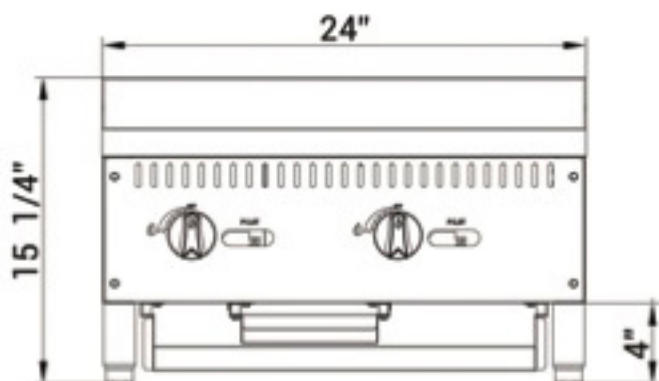

GRIDDLE

TCGM24

Waste Tray

Oil Tray

PRODUCT DESCRIPTION

- ✦ Stainless steel exterior and interior.
- 🔥 30,000 BTU Burners per 12" section with standby pilots.
- 🕒 Independent manual controls every 12".
- 🍳 Heavy duty 3/4" thick polished steel griddle plate.
- 🔧 Each griddle is shipped with Standard Natural Gas, LP conversion kit.
- 📏 Adjustable, stainless steel legs standard.
- 🧽 Full length seamless drip pan, easy to remove and clean.

HIGH QUALITY STAINLESS STEEL & ROBUST DESIGN

* All measures are presented in Inches

GRIDDLE
MODEL

DIMENSION

Width Depth Height

TCGM24

24 in

30 in

15 1/4 in

DETAILS & SPECIFICATIONS

GRIDDLES TCGM24

Front View

GAS SOURCE	NG/Propane
WORK AREA	23.86" x 20.50"
BURNER	2 count
SINGLE BURNER	30000 BTU/H
COMBINED	60000 BTU/H
GAS PRESSURE	NG: 4 "WC Propane: 10 "WC
NOZZEL	NG: 37# Propane: 51#
CONTAINER FITMENT	250

Top View

Side View

Model	Packaging Dimensions (inches)			Net Weight (lbs)	Ship Weight (lbs)
	W	D	H		
TCGM24	26 1/8"	32 5/8"	20 1/2"	176.37	198.42