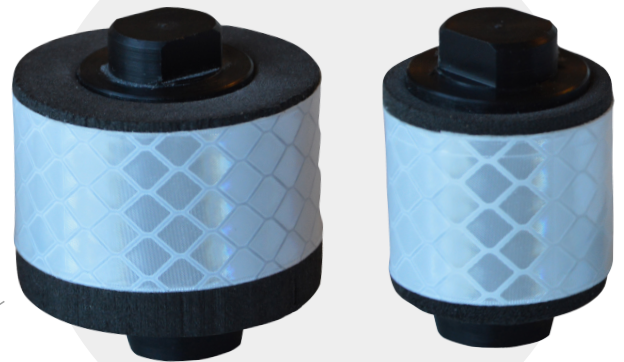

Easy installation

Smarty 6 is available with brass or black plastic thread for easy mounting on top of the flagpole. The plastic thread prevents binding.

Shop now at
golfbaneprodukter.dk

Spryte

The new Spryte laser reflectors offer a very practical solution for distance measurement with lasers.

Plastic core

Around a plastic core there is a ring of polyurethane foam, on which the reflective material is attached. If you drop the flagpole, then the reflector will do no damage to the green.

Thread

The unit is fitted with 3/8" US 24 or M10 thread and mounted on top of the rod instead of the top nut. The top of the unit is designed so you can use a spanner.

ELITE

H: 46 mm

Ø: 30 mm

ORIGINAL

H: 46 mm

Ø: 46 mm

Prism tubes

Six is the mathematical number of prisms which ensures 100% total reflection.

Smarty prism tubes has it and thereby you get a faster and more accurate distance measurement.

Easy installation

The prism tube is mounted 60 cm from the top of the flagpole.