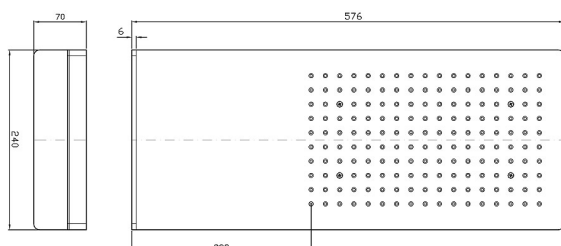

Wall Mounted Rain Shower

Z94153

WELS: 1 stars

Litres/minute: 16L

WELS License / Reg No: 0023 / S03375

Finish: Chrome

Zucchetti views the shower as the beginning and centre point of the bathroom, as a wellness place dedicated to the care of oneself. By combining the technology, style and luxury of the Zucchetti wall mounted rain shower, even the daily routine can be a subtle pleasure.

The wall mounted rain shower, 576x240mm, features a mirror polished stainless steel edge and face, silicon rubber nozzles for easy cleaning and generous luxurious spray.

WARRANTY
15 years

*Conditions apply.