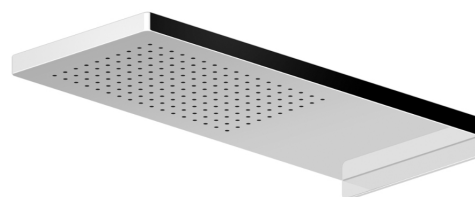

Wall Mounted Rain Shower

Z94153

WELS: 1 stars

Litres/minute: 16L

WELS License / Reg No: 0023 / S03375

Finish: Chrome

Zucchetti views the shower as the beginning and centre point of the bathroom, as a wellness place dedicated to the care of oneself. By combining the technology, style and luxury of the Zucchetti wall mounted rain shower, even the daily routine can be a subtle pleasure.

The wall mounted rain shower, 576x240mm, features a mirror polished stainless steel edge and face, silicon rubber nozzles for easy cleaning and generous luxurious spray.

WARRANTY
15 years

*Conditions apply.