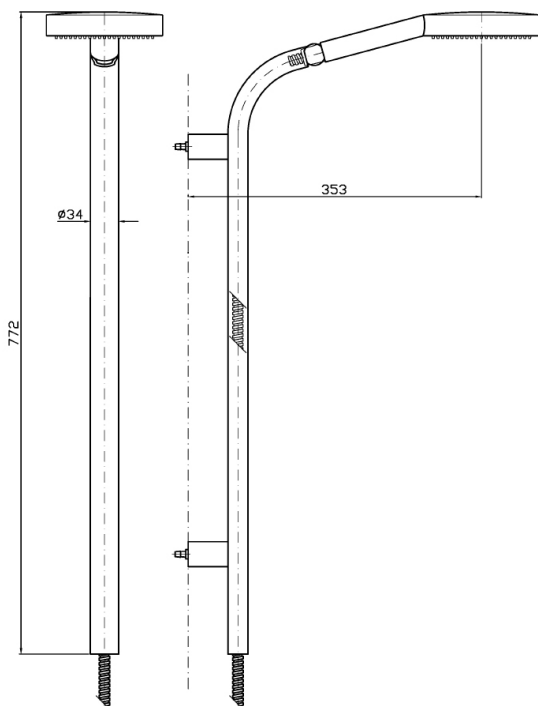

Simply Beautiful Handshower Set on Column

Z93118

WELS: 3 stars

Litres/minute: 9L

WELS License / Reg No: 0023 / S08232

Finish: Chrome

The attraction of Simply Beautiful's hand shower on column is exposed by its name. Simple and clean geometric lines make it the most beautiful minimalist shower column available.

The Simply Beautiful hand shower on column comes complete with slide rail with 1500mm flexible hose concealed inside the column (height adjustable), hand shower with silicon rubber nozzles for easy cleaning and generous luxurious spray and wall union.